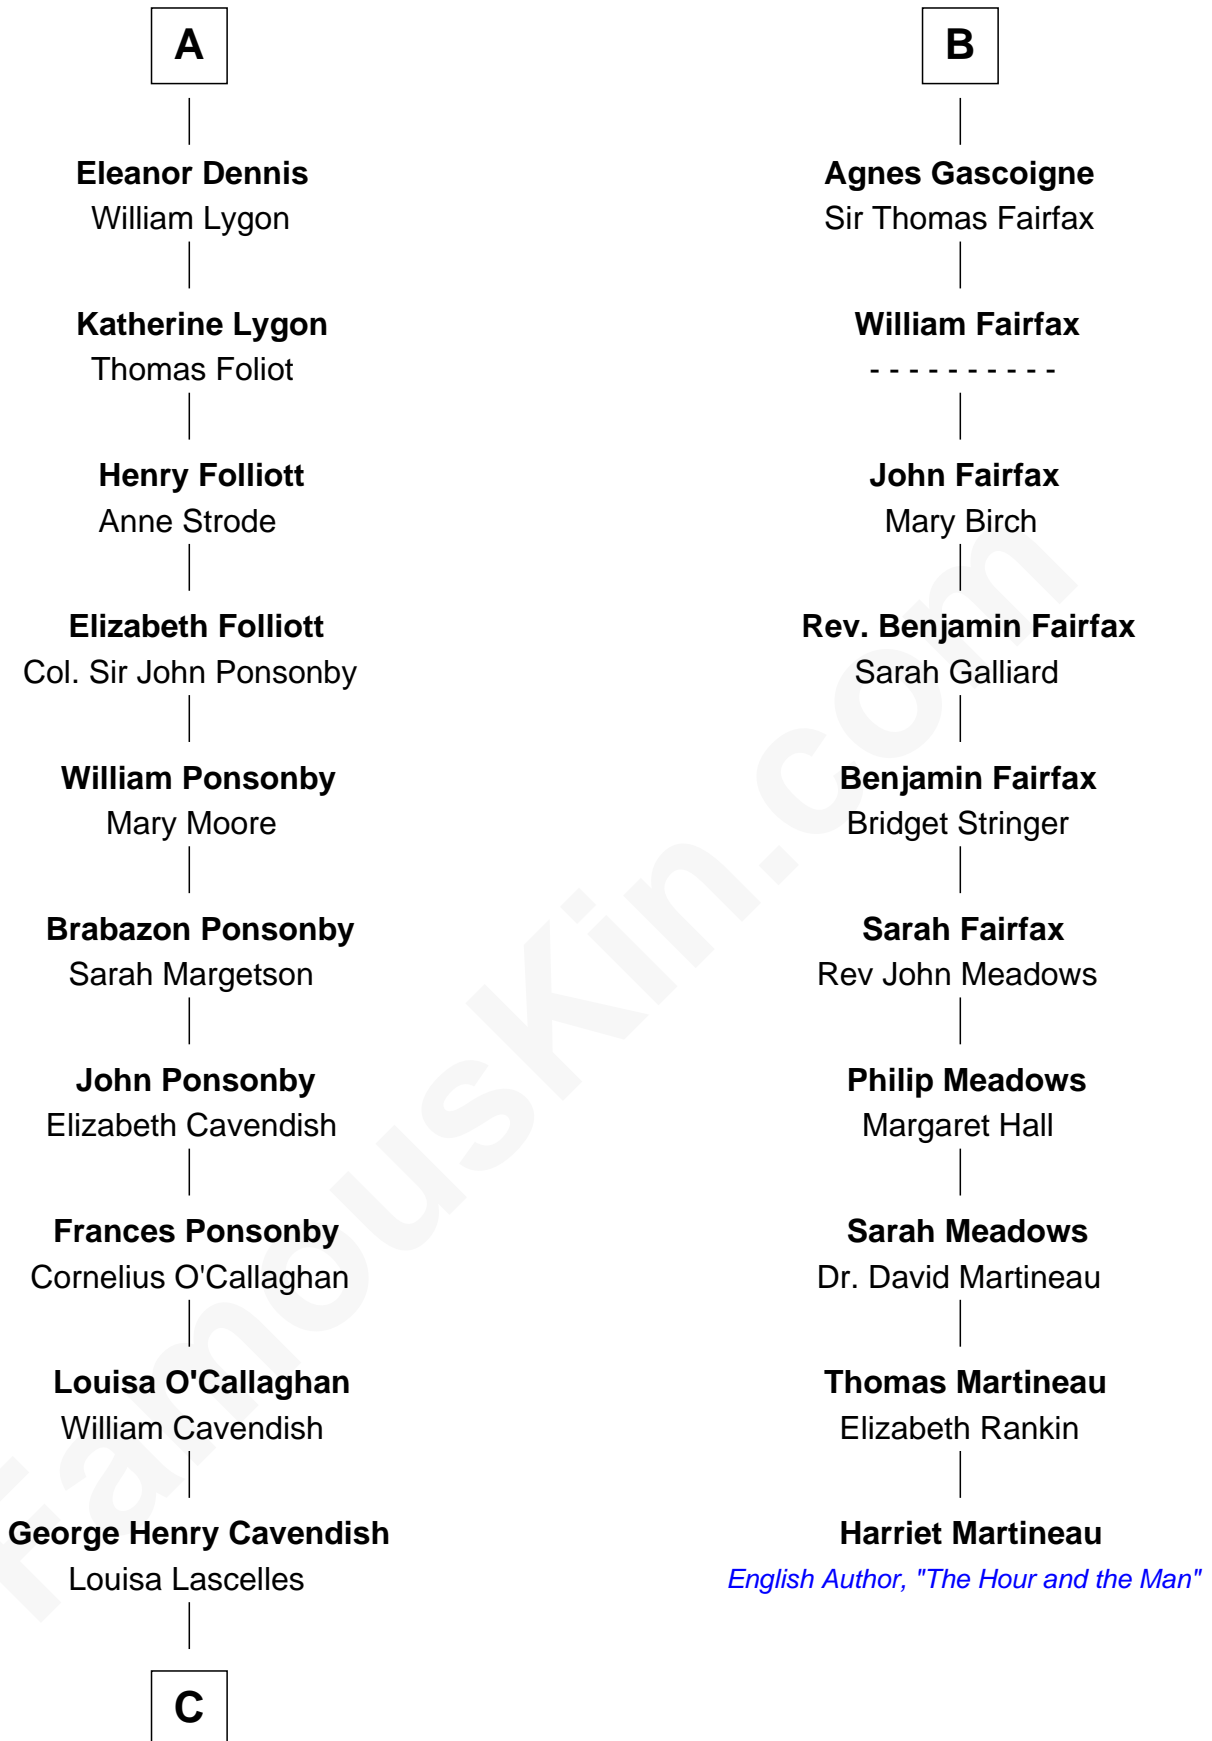

# FamousKin.com Relationship Chart of

**Sarah Ferguson**

*Duchess of York*

16th cousin 5 times removed of

**Harriet Martineau**

*Author of The Hour and the Man*

**C**

—  
**Susan Henrietta Cavendish**

Henry Robert Brand

—  
**Margaret Brand**

Algernon Francis Holford Ferguson

—  
**Andrew Henry Ferguson**

Marian Louisa Montagu-Douglas-Scott

—  
**Ronald Ivor Ferguson**

Susan Mary Wright

—  
**Sarah Ferguson**

*Duchess of York*