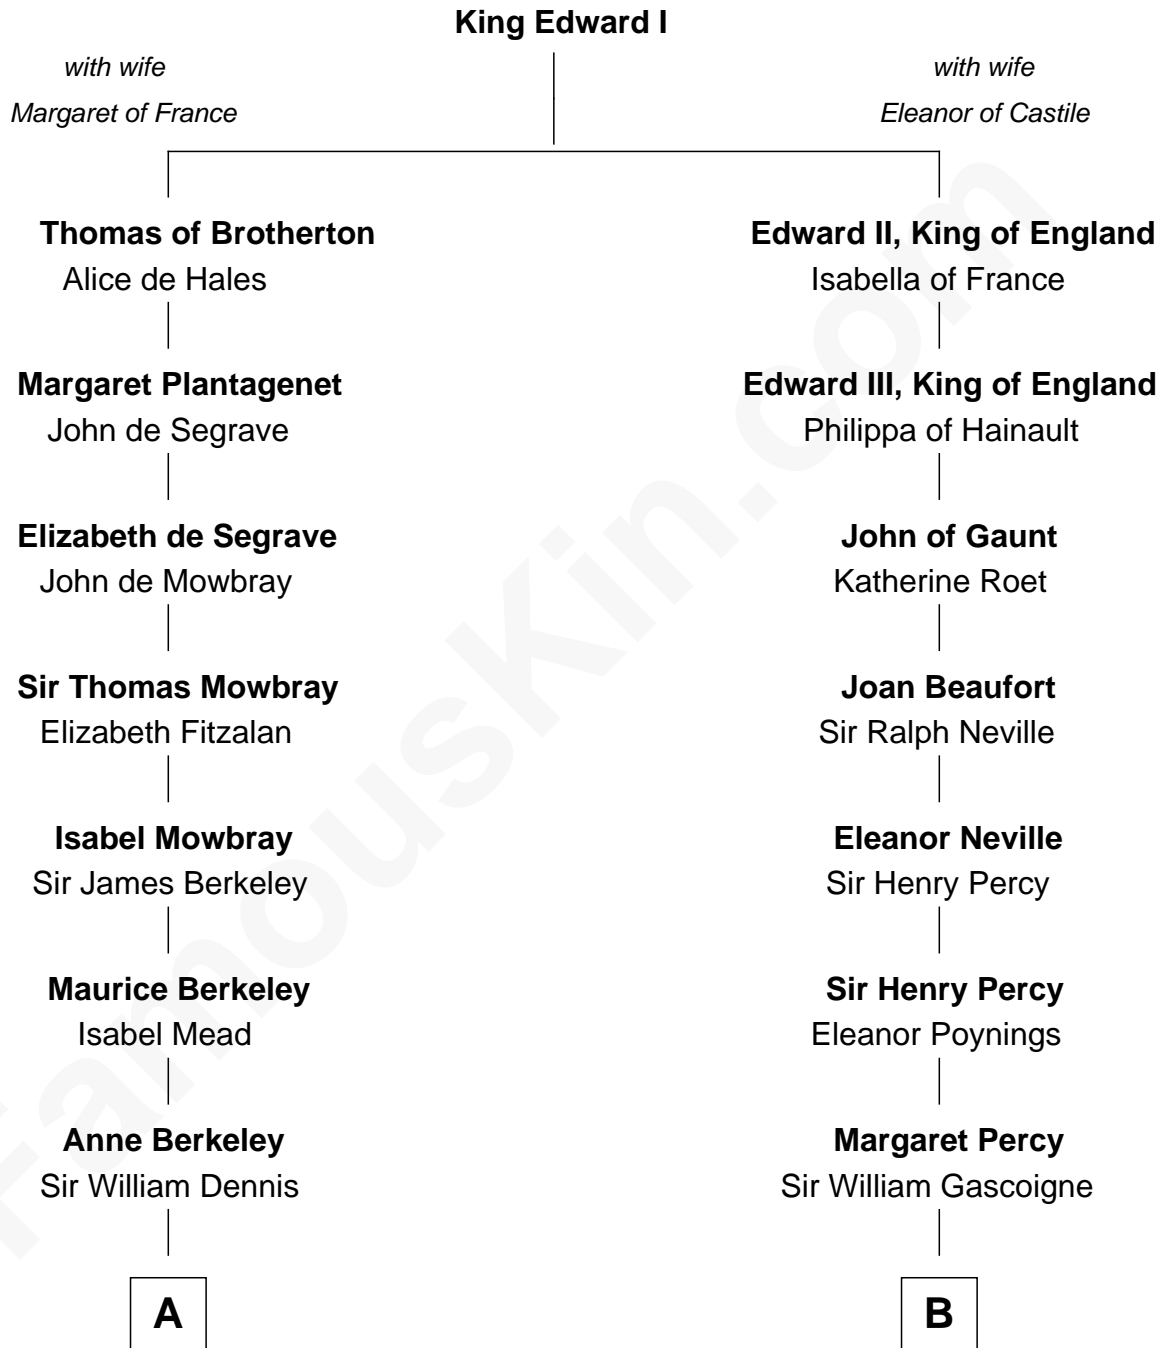

# FamousKin.com Relationship Chart of

**Sarah Ferguson**

*Duchess of York*

16th cousin 5 times removed of

**Harriet Martineau**

*Author of The Hour and the Man*

**C**

—  
**Susan Henrietta Cavendish**

Henry Robert Brand

—  
**Margaret Brand**

Algernon Francis Holford Ferguson

—  
**Andrew Henry Ferguson**

Marian Louisa Montagu-Douglas-Scott

—  
**Ronald Ivor Ferguson**

Susan Mary Wright

—  
**Sarah Ferguson**

*Duchess of York*