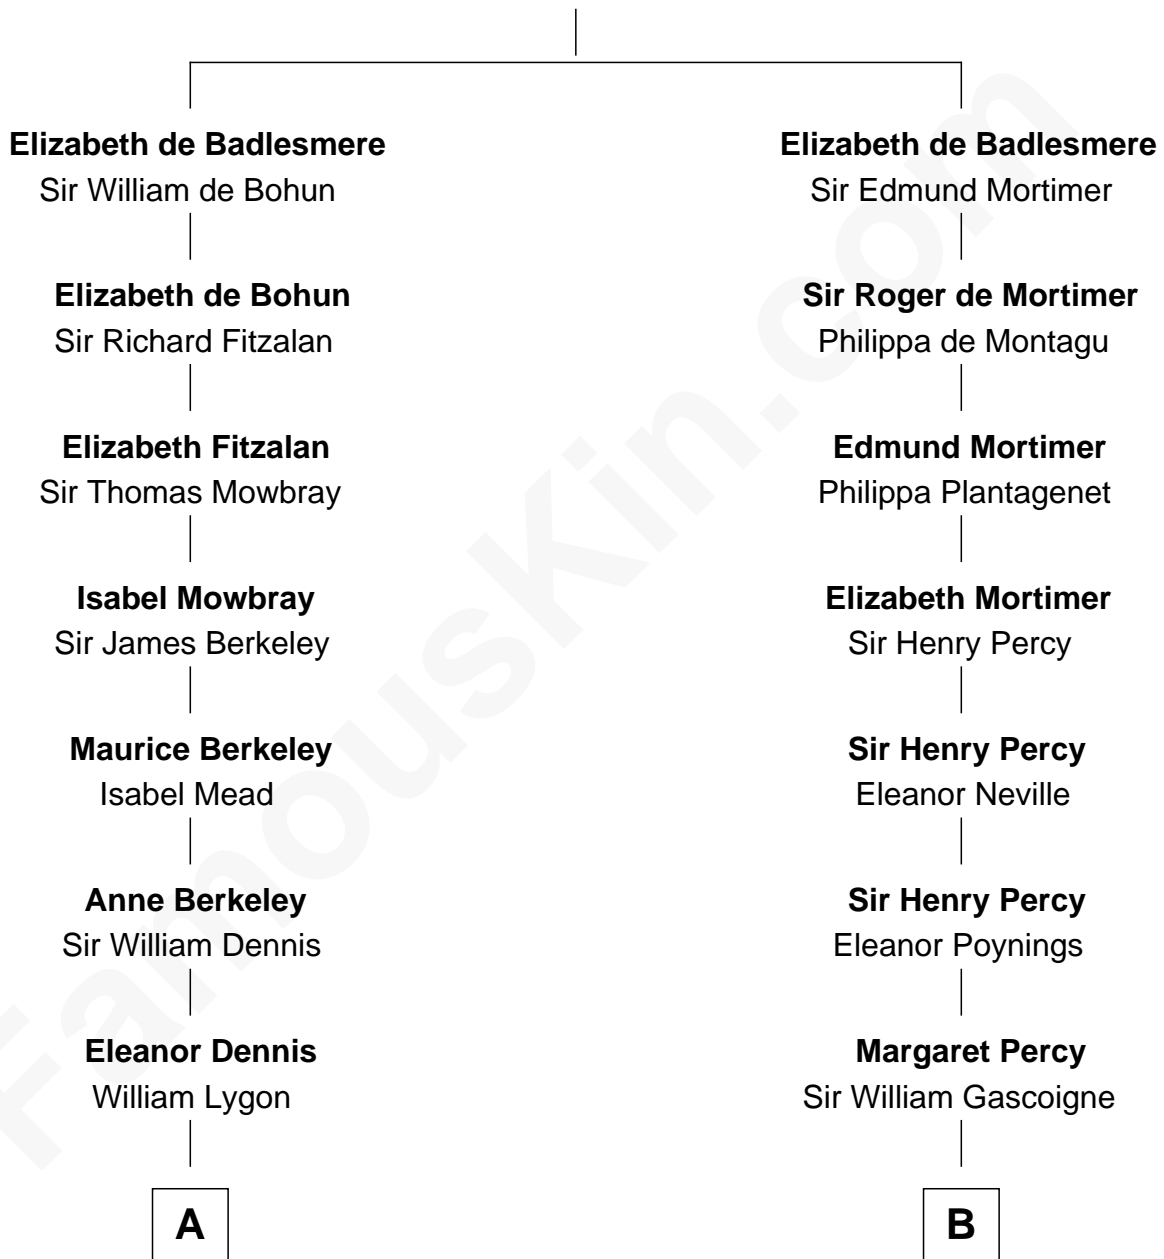

FamousKin.com Relationship Chart of

Sarah Ferguson

Duchess of York

16th cousin 4 times removed of

Harriet Martineau

Author of The Hour and the Man

Bartholomew de Badlesmere

Margaret de Clare

C

—
Margaret Brand

Algernon Francis Holford Ferguson

—
Andrew Henry Ferguson

Marian Louisa Montagu-Douglas-Scott

—
Ronald Ivor Ferguson

Susan Mary Wright

—
Sarah Ferguson

Duchess of York

FamousKin.com