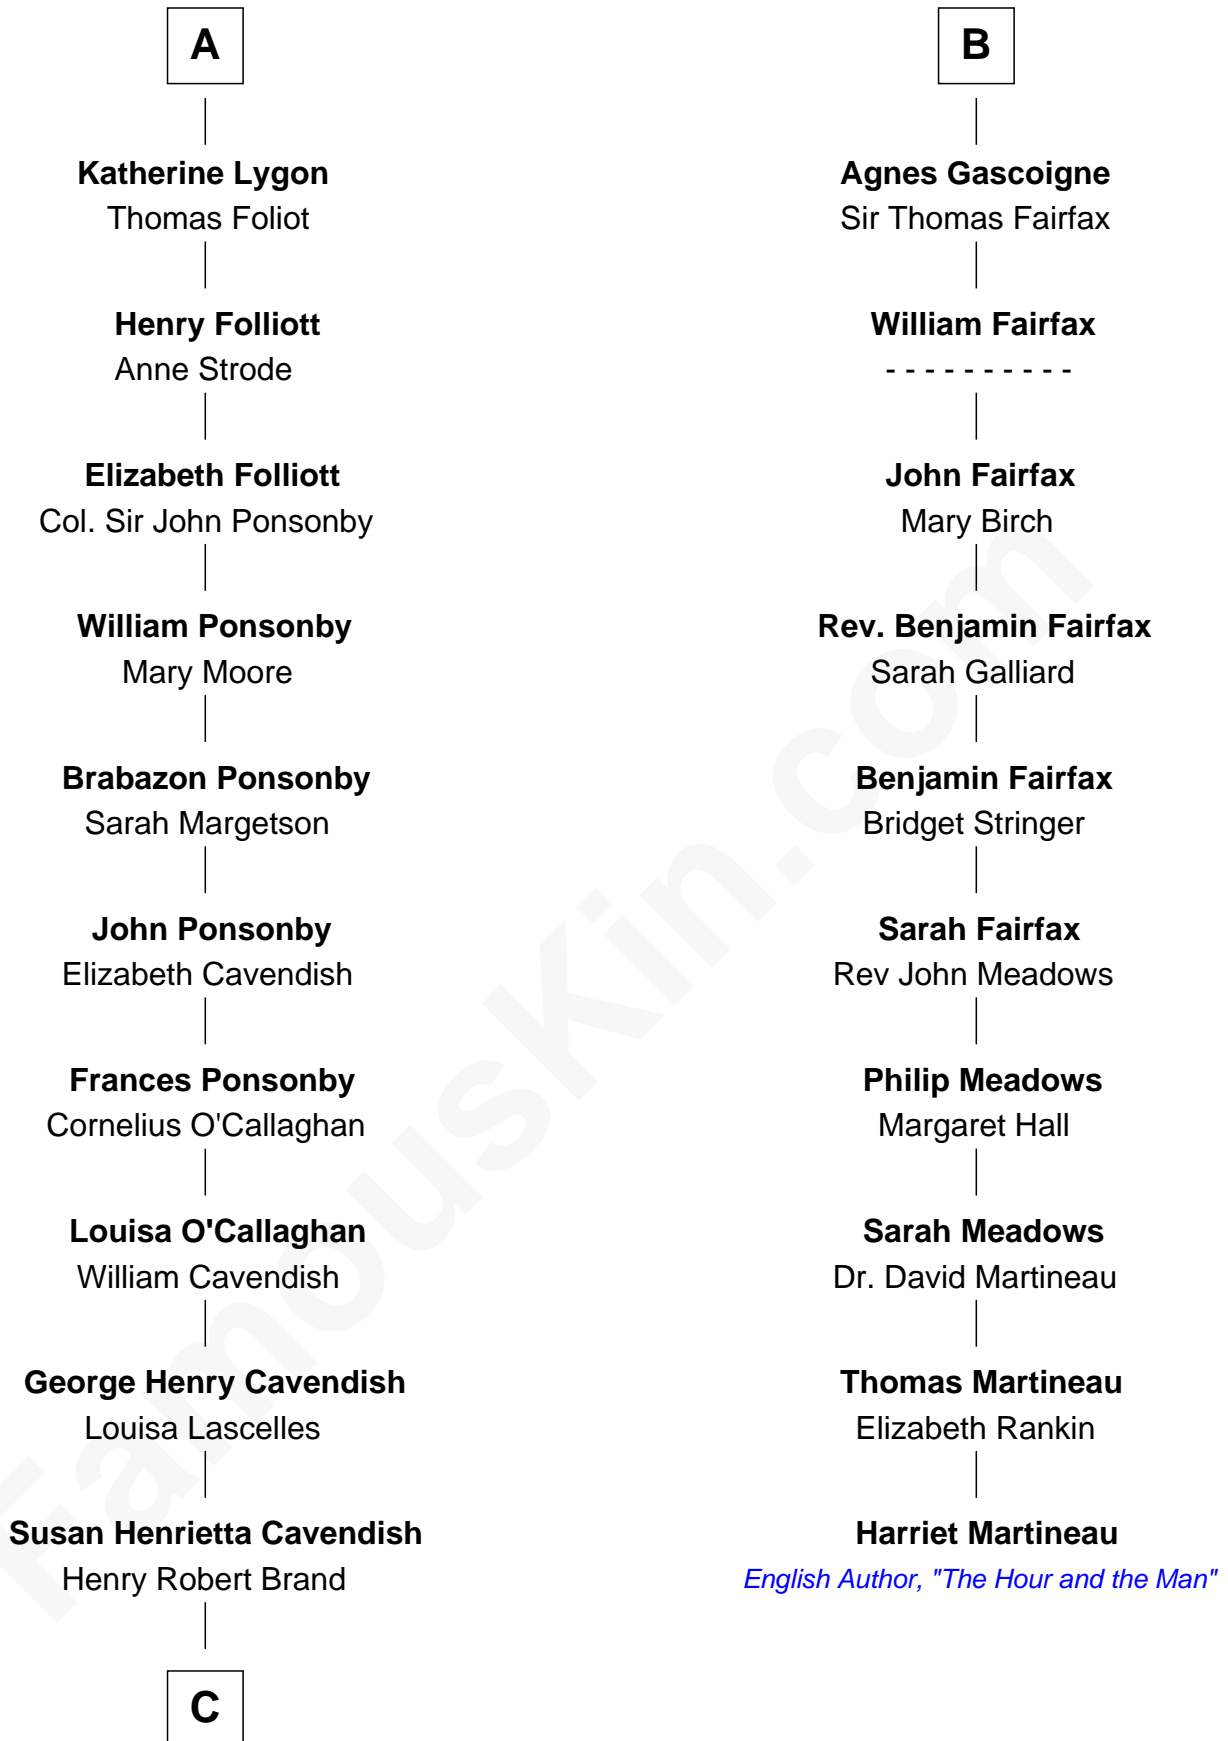

FamousKin.com Relationship Chart of

Sarah Ferguson

Duchess of York

16th cousin 4 times removed of

Harriet Martineau

Author of The Hour and the Man

Bartholomew de Badlesmere

Margaret de Clare

C

—
Margaret Brand

Algernon Francis Holford Ferguson

—
Andrew Henry Ferguson

Marian Louisa Montagu-Douglas-Scott

—
Ronald Ivor Ferguson

Susan Mary Wright

—
Sarah Ferguson