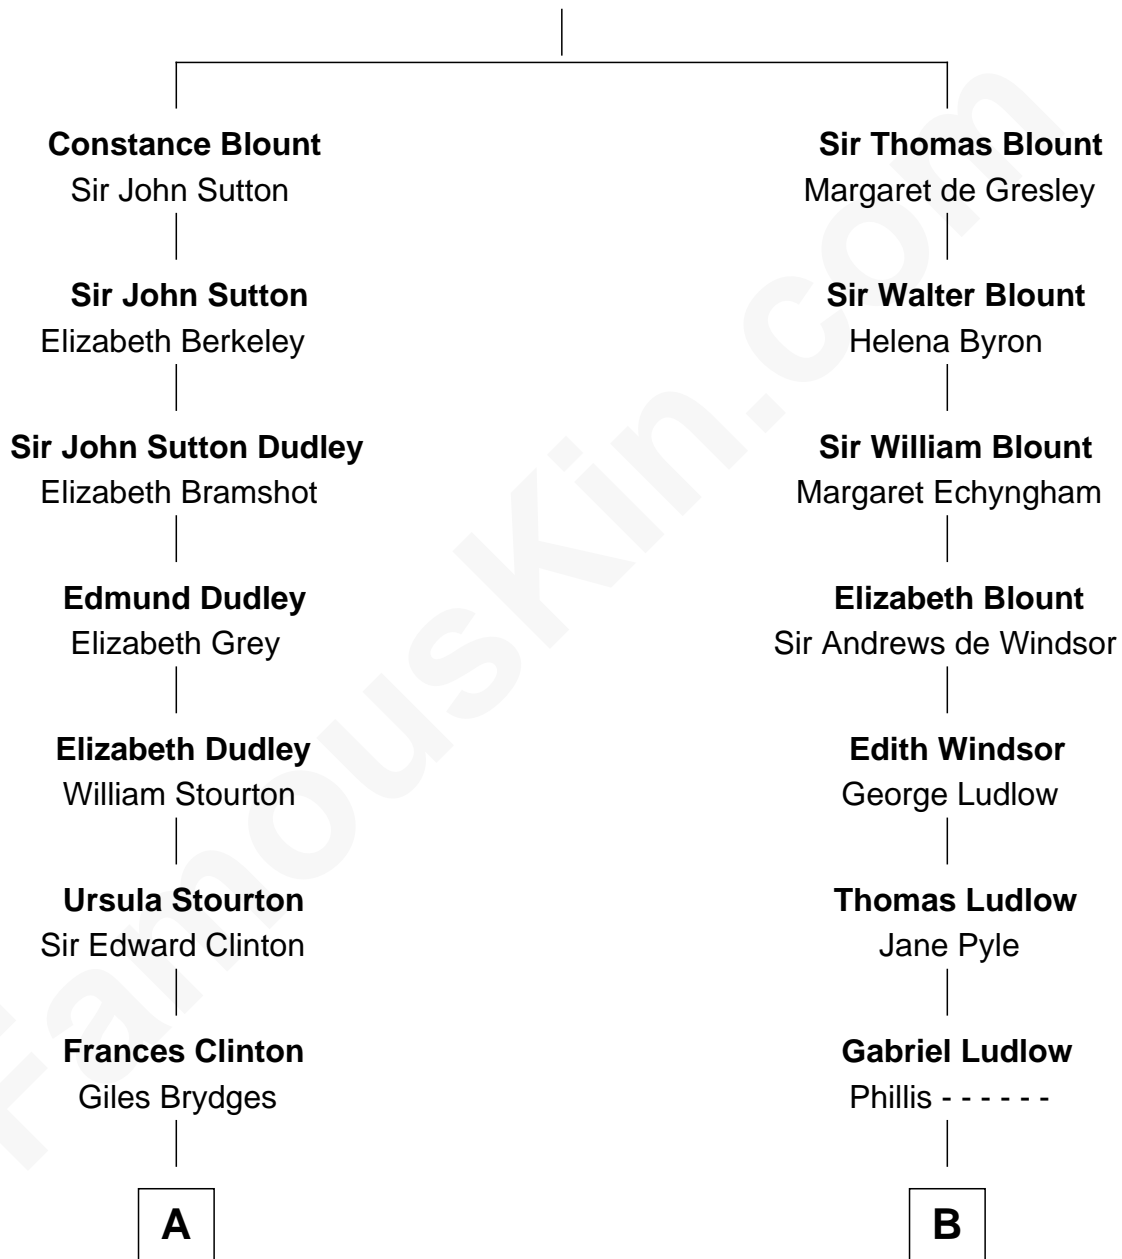

FamousKin.com Relationship Chart of

Sarah Ferguson

Duchess of York

18th cousin 1 time removed of

Mary Chapin Carpenter

Singer and Songwriter

Sir Walter Blount

Sancha de Ayala

A

Catherine Brydges

Francis Russell

Sir William Russell

Anne Carr

William Russell

Rachel Wriothesley

Sir Wriothesley Russell