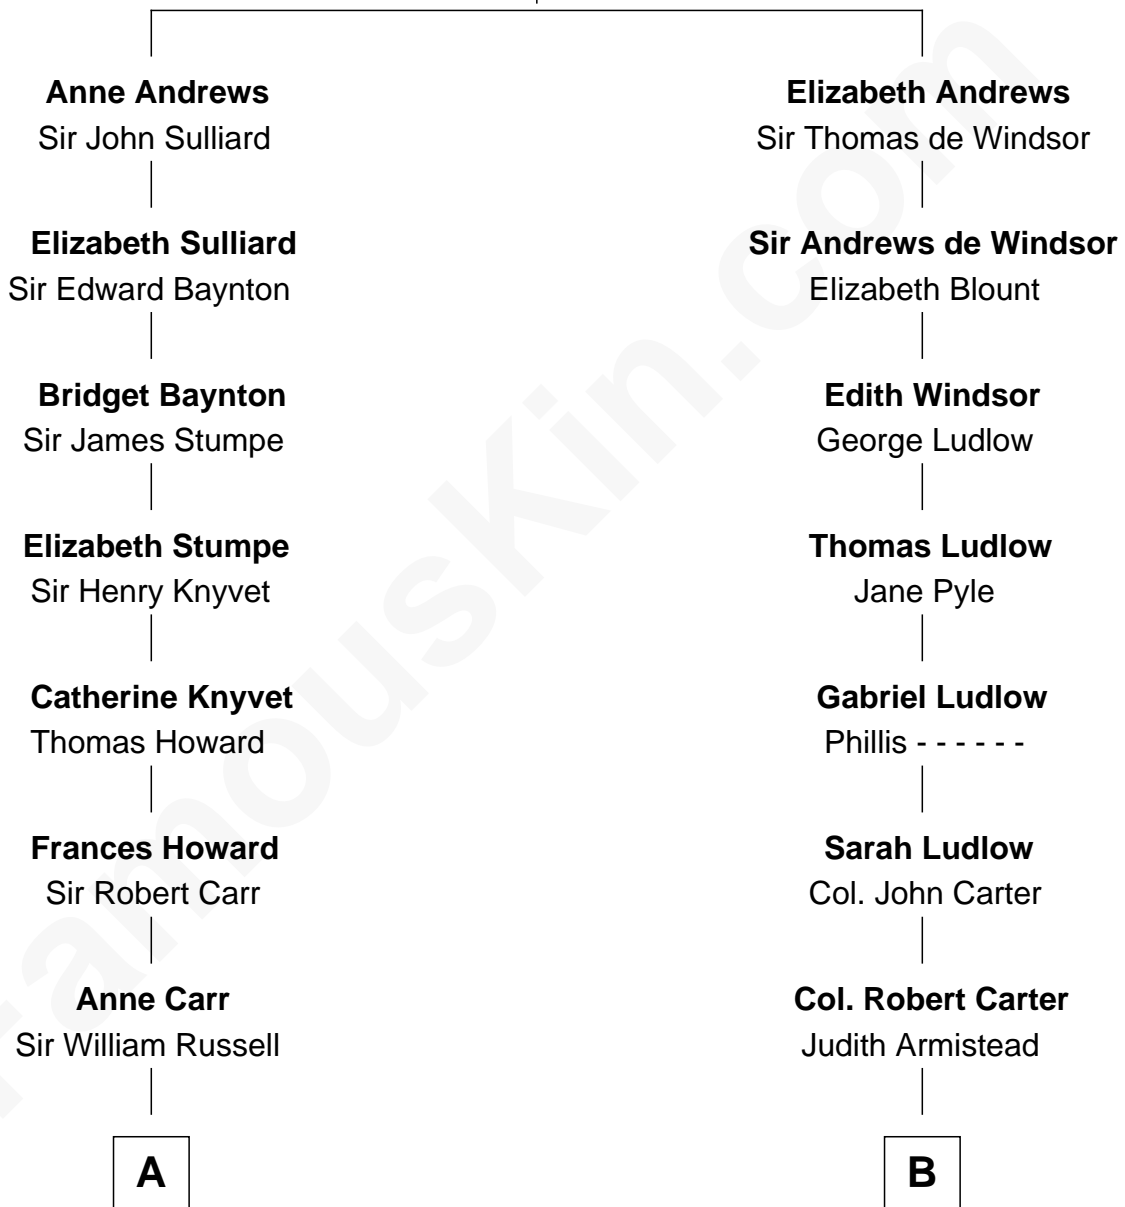

FamousKin.com Relationship Chart of

Sarah Ferguson

Duchess of York

16th cousin 1 time removed of

Mary Chapin Carpenter

Singer and Songwriter

John Andrews
Elizabeth Stratton

A

William Russell
Rachel Wriothesley

Sir Wriothesley Russell
Elizabeth Howland

John Russell
Gertrude Leveson-Gower

Francis Russell
Elizabeth Keppel

Sir John Russell
Georgiana Gordon

Louisa Jane Russell
James Hamilton

Louisa Jane Hamilton
William Henry Walter Montagu-Douglas-Scott

Herbert Andrew Montagu-Douglas-Scott
Marie Josephine Edwards

Marian Louisa Montagu-Douglas-Scott
Andrew Henry Ferguson

Ronald Ivor Ferguson
Susan Mary Wright