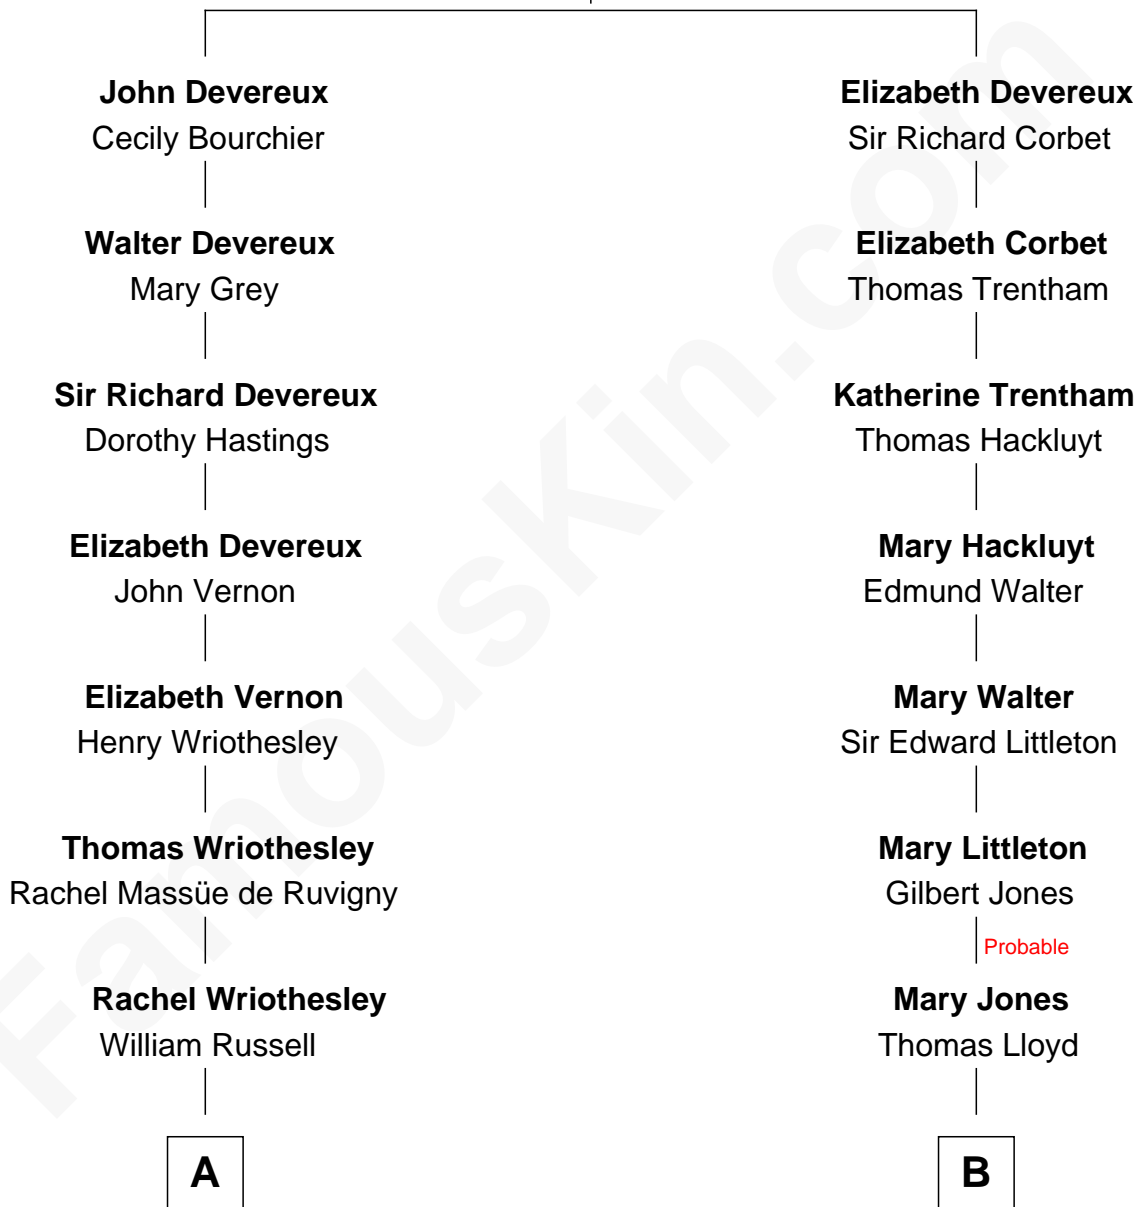

FamousKin.com Relationship Chart of

Sarah Ferguson

Duchess of York

16th cousin 1 time removed of

Mary Chapin Carpenter

Singer and Songwriter

Sir Walter Devereux

Anne Ferrers

A

Sir Wriothsesley Russell

Elizabeth Howland

John Russell

Gertrude Leveson-Gower

Francis Russell

Elizabeth Keppel

Sir John Russell

Georgiana Gordon

Louisa Jane Russell

James Hamilton

Louisa Jane Hamilton

William Henry Walter Montagu-Douglas-Scott

Herbert Andrew Montagu-Douglas-Scott

Marie Josephine Edwards

Marian Louisa Montagu-Douglas-Scott