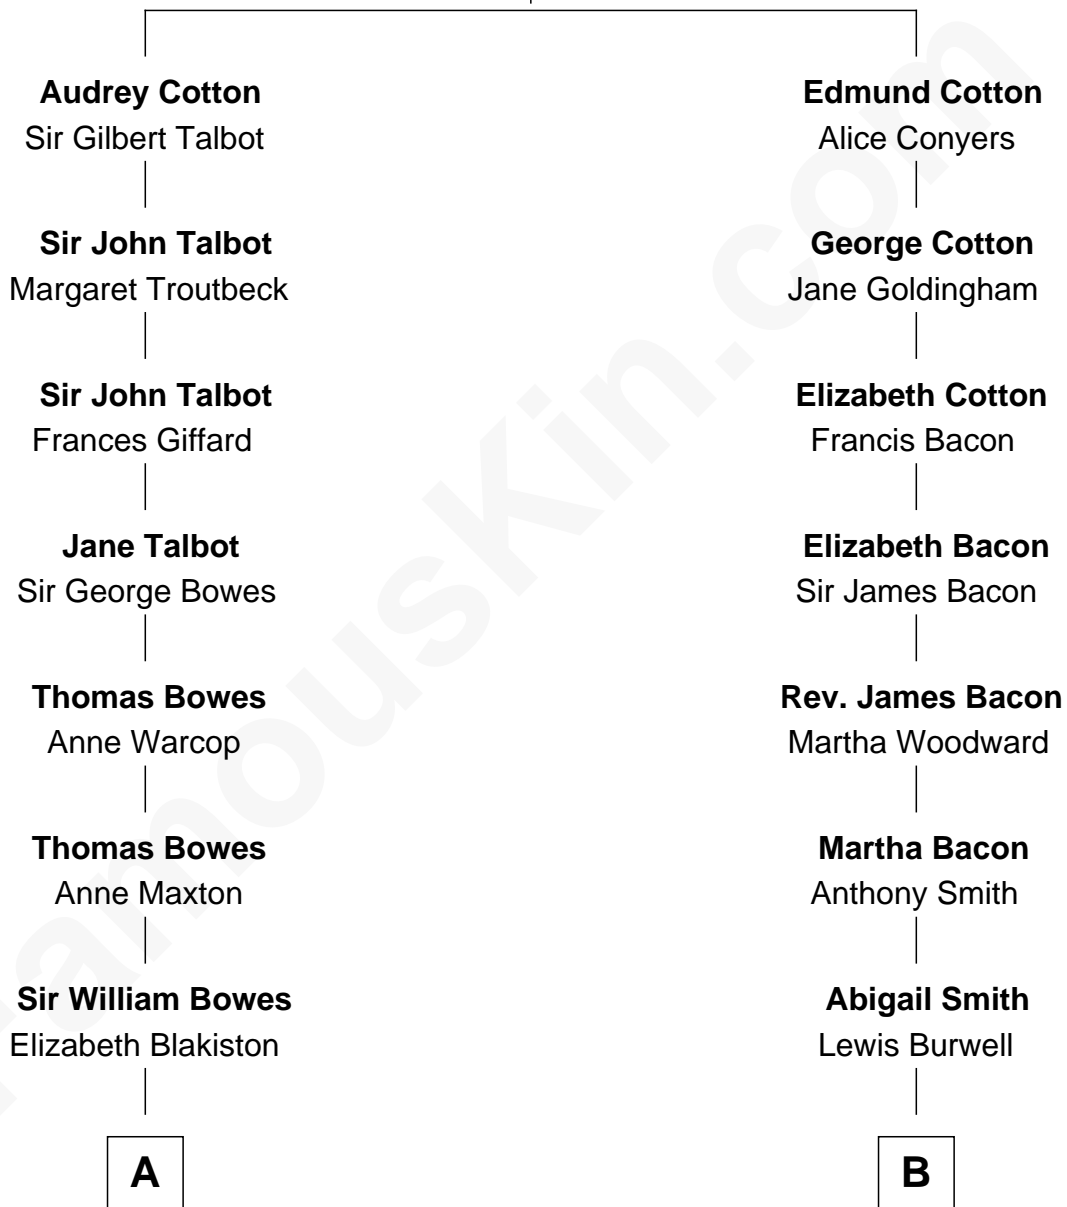

# FamousKin.com Relationship Chart of

**Sarah Ferguson**

*Duchess of York*

16th cousin 1 time removed of

**Mary Chapin Carpenter**

*Singer and Songwriter*

**William Cotton**

Alice Abbott

**A**

**Anne Bowes**  
Edward Chaloner

**William Chaloner**  
Mary Finney

**Anne Chaloner**  
Edward Lascelles

**Frances Lascelles**  
Lt. Col. John Douglas

**Harriet Douglas**  
James Hamilton

**James Hamilton**  
Louisa Jane Russell

**Louisa Jane Hamilton**  
William Henry Walter Montagu-Douglas-Scott

**Herbert Andrew Montagu-Douglas-Scott**  
Marie Josephine Edwards

**Marian Louisa Montagu-Douglas-Scott**  
Andrew Henry Ferguson

**Ronald Ivor Ferguson**  
Susan Mary Wright