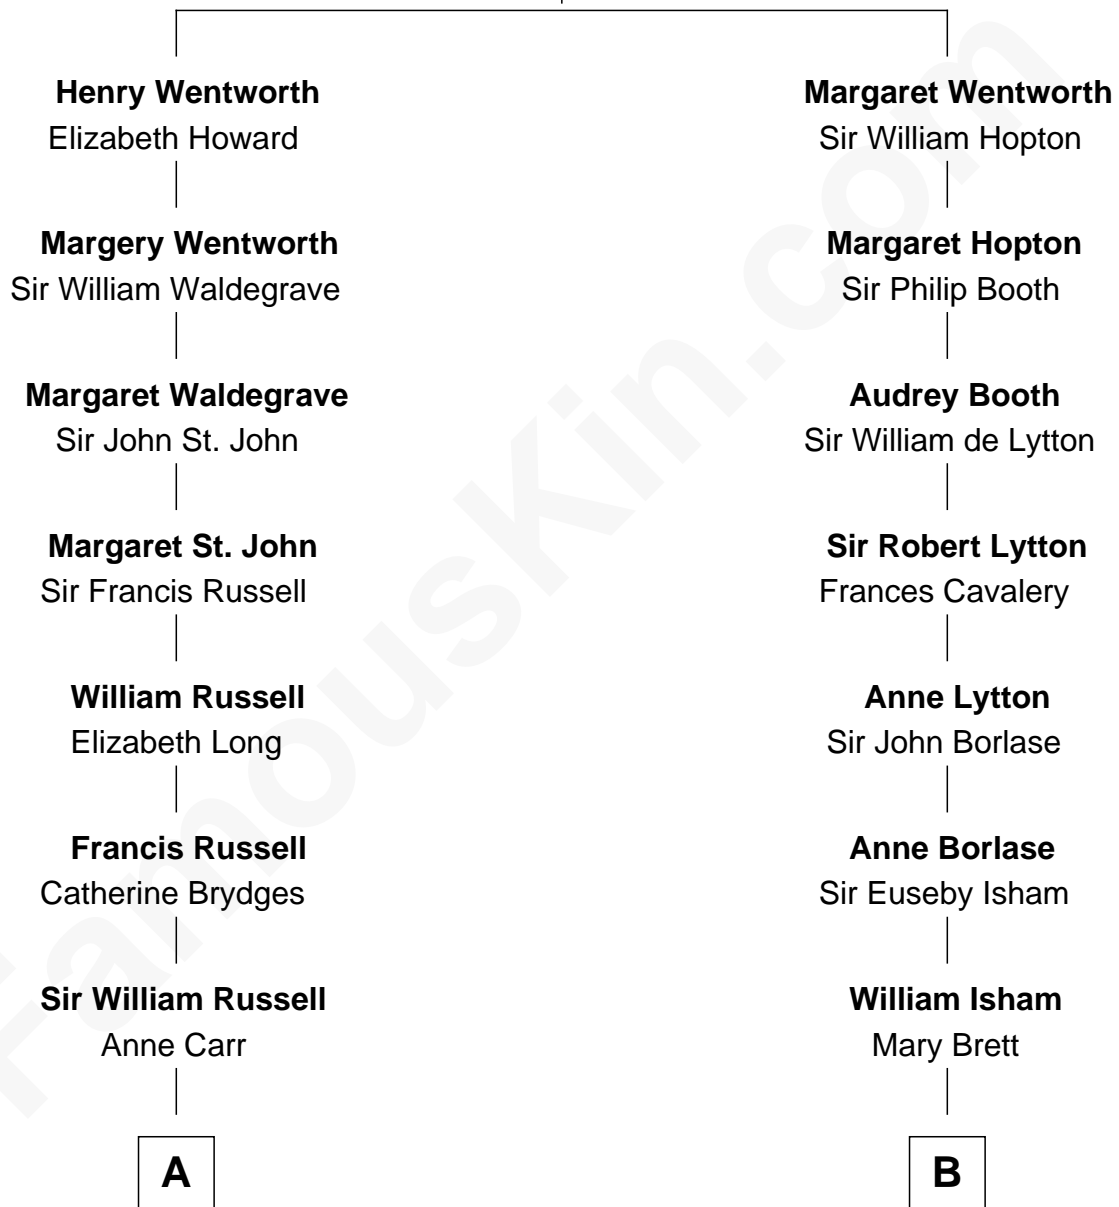

# FamousKin.com Relationship Chart of

**Sarah Ferguson**

*Duchess of York*

17th cousin 1 time removed of

**Mary Chapin Carpenter**

*Singer and Songwriter*

**Sir Roger Wentworth**

Margery Despencer

C

Mary Bowie Robertson  
Chapin Carpenter

Mary Chapin Carpenter  
*Singer and Songwriter*

FamousKin.com