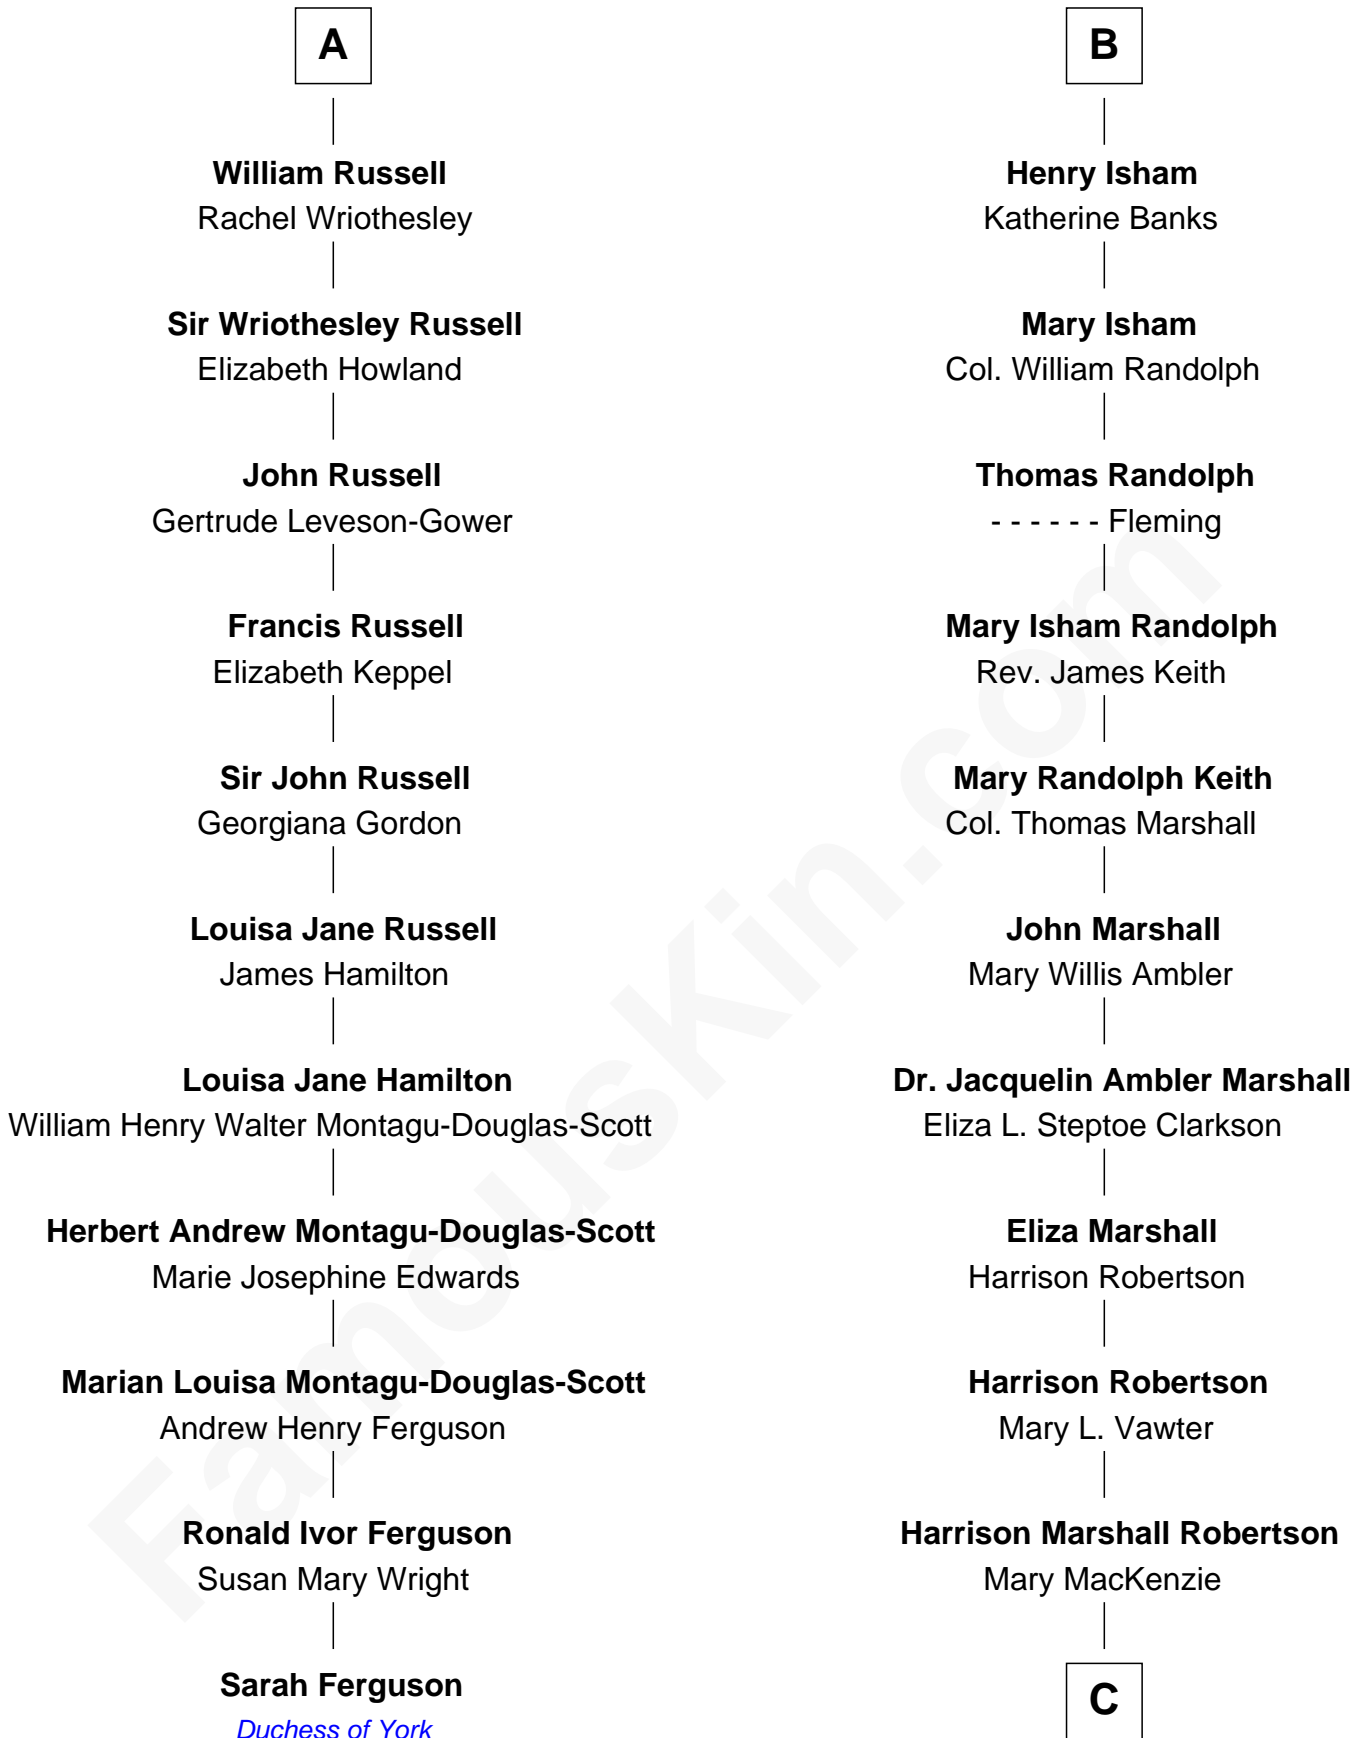

# FamousKin.com Relationship Chart of

**Sarah Ferguson**

*Duchess of York*

17th cousin 1 time removed of

**Mary Chapin Carpenter**

*Singer and Songwriter*

**Sir Roger Wentworth**

Margery Despencer