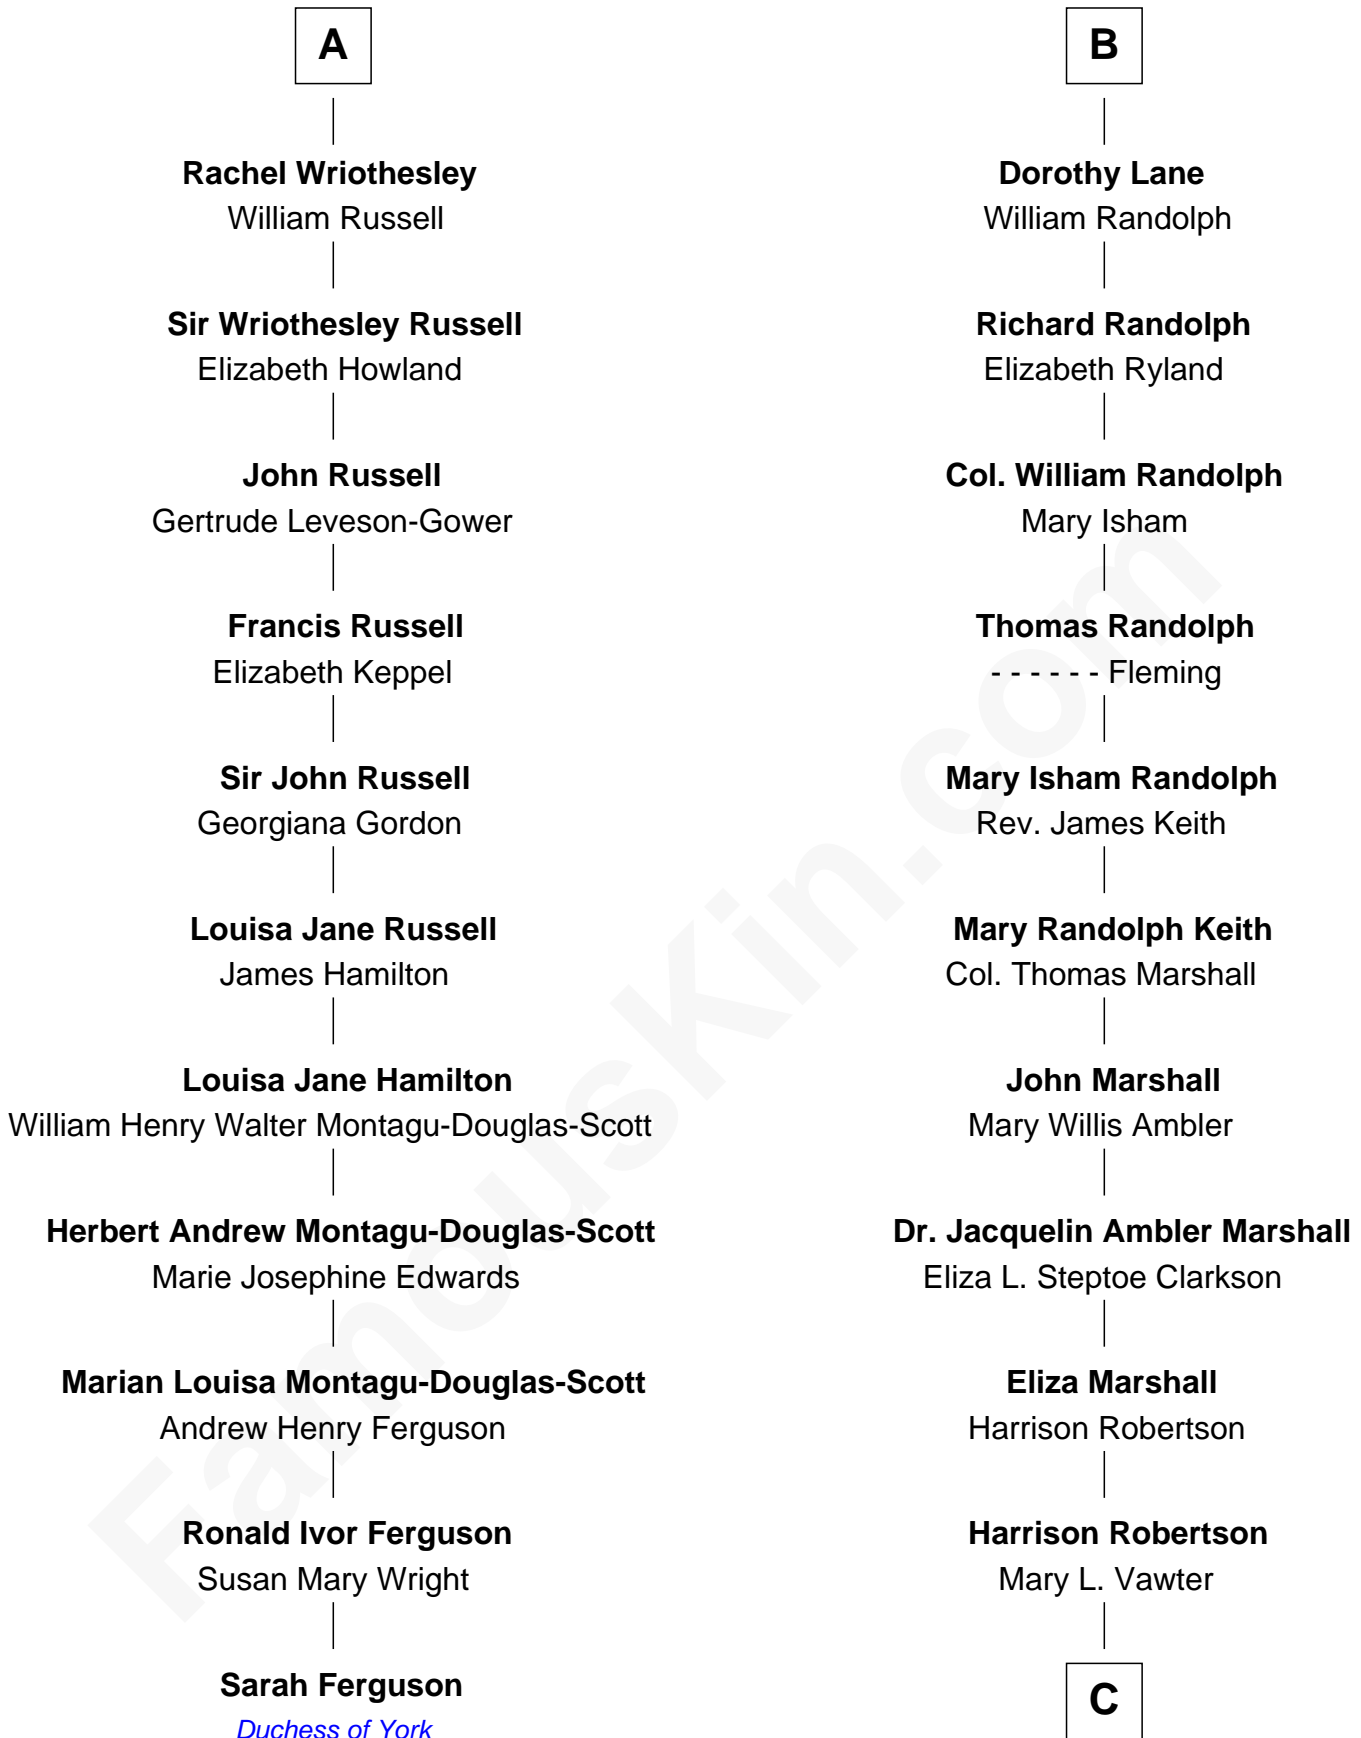

FamousKin.com Relationship Chart of

Sarah Ferguson

Duchess of York

17th cousin 2 times removed of

Mary Chapin Carpenter

Singer and Songwriter

James Touchet
Eleanor de Holland

C

Harrison Marshall Robertson

Mary MacKenzie

Mary Bowie Robertson

Chapin Carpenter

Mary Chapin Carpenter

Singer and Songwriter

FamousKin.com