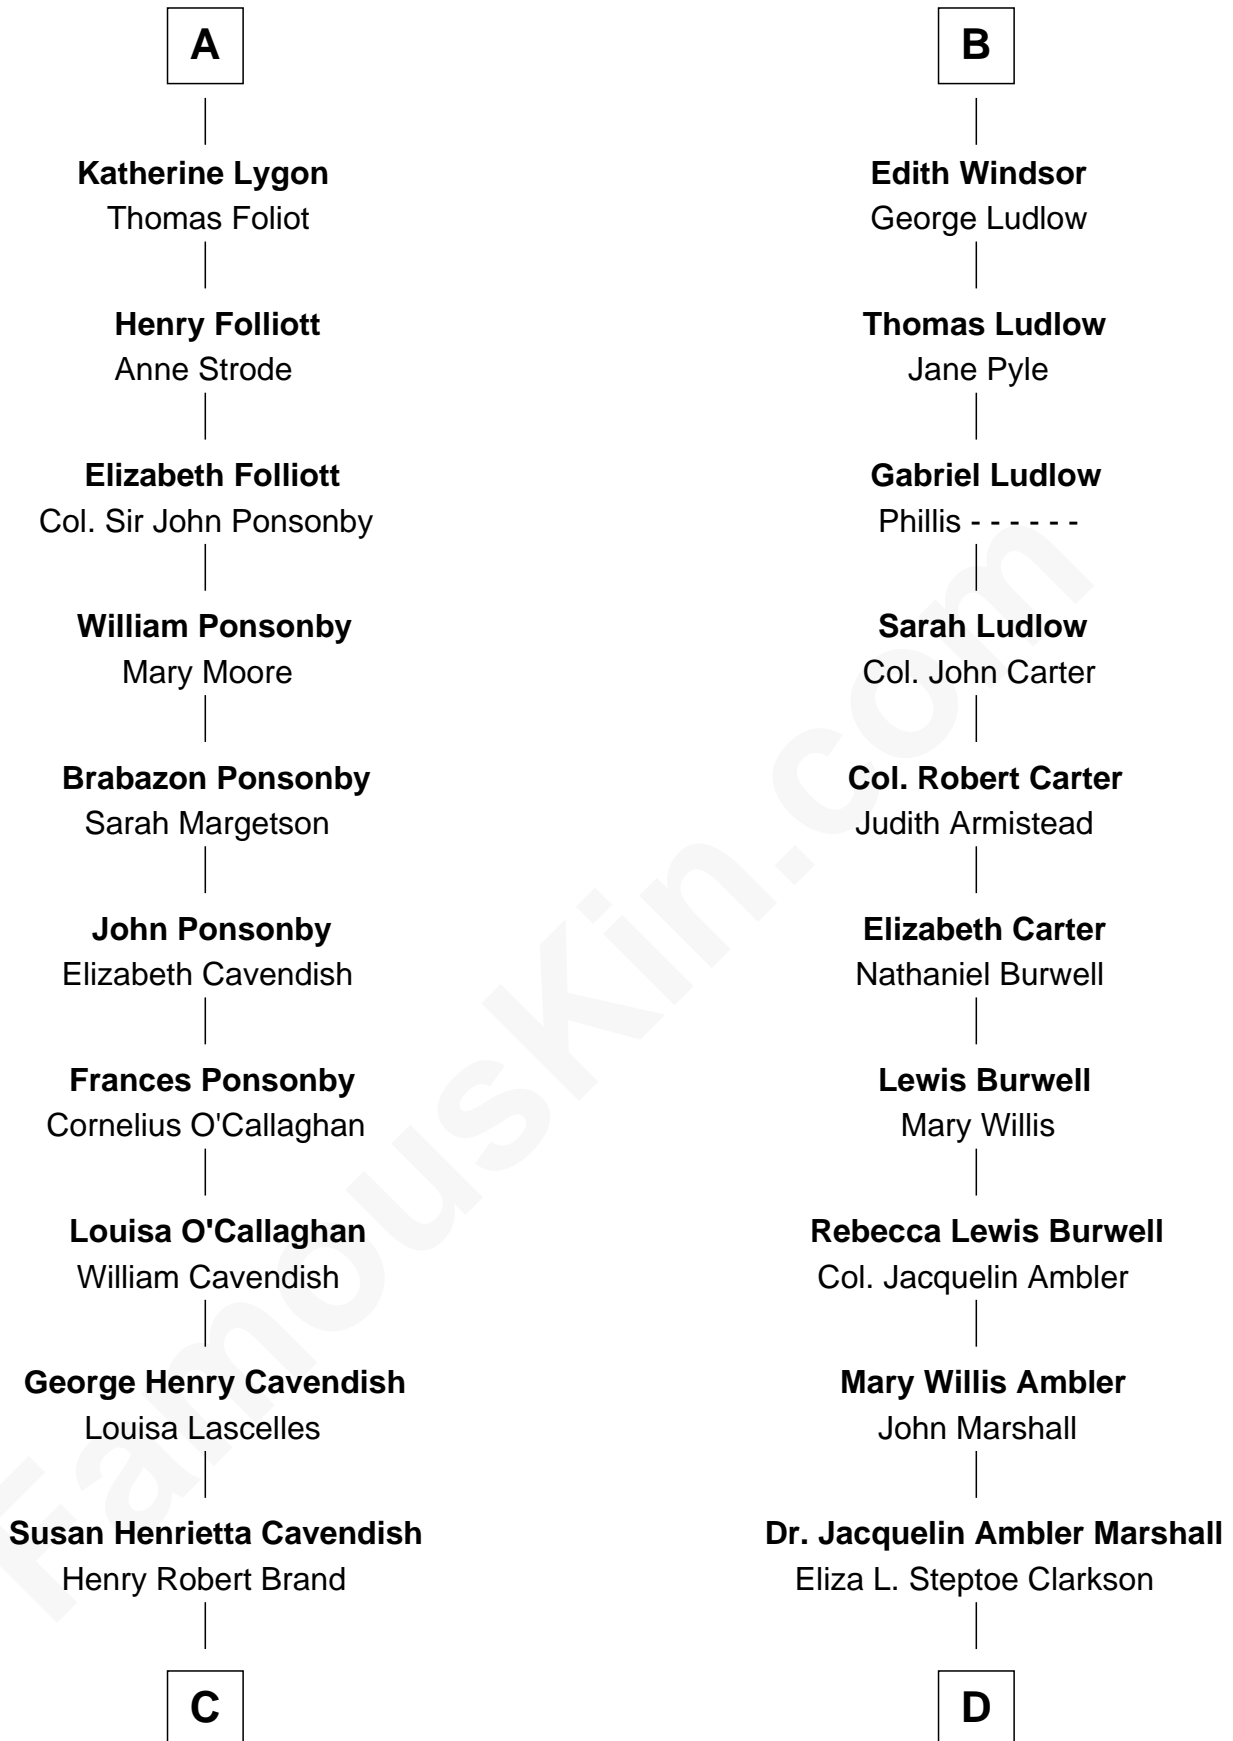

FamousKin.com
Relationship Chart of
Sarah Ferguson
Duchess of York

20th cousin 1 time removed of
Mary Chapin Carpenter
Singer and Songwriter

Humphrey de Bohun
 Elizabeth Plantagenet

Sir William de Bohun
 Elizabeth de Badlesmere

Elizabeth Luttrell
 John Stratton

Maurice Berkeley
 Isabel Mead

Elizabeth Stratton
 John Andrews

Anne Berkeley
 Sir William Dennis

Elizabeth Andrews
 Sir Thomas de Windsor

Eleanor Dennis
 William Lygon

Sir Andrews de Windsor
 Elizabeth Blount

A

B

C

Margaret Brand

Algernon Francis Holford Ferguson

Andrew Henry Ferguson

Marian Louisa Montagu-Douglas-Scott

Ronald Ivor Ferguson

Susan Mary Wright

Sarah Ferguson

Duchess of York

D

Eliza Marshall

Harrison Robertson

Harrison Robertson

Mary L. Vawter