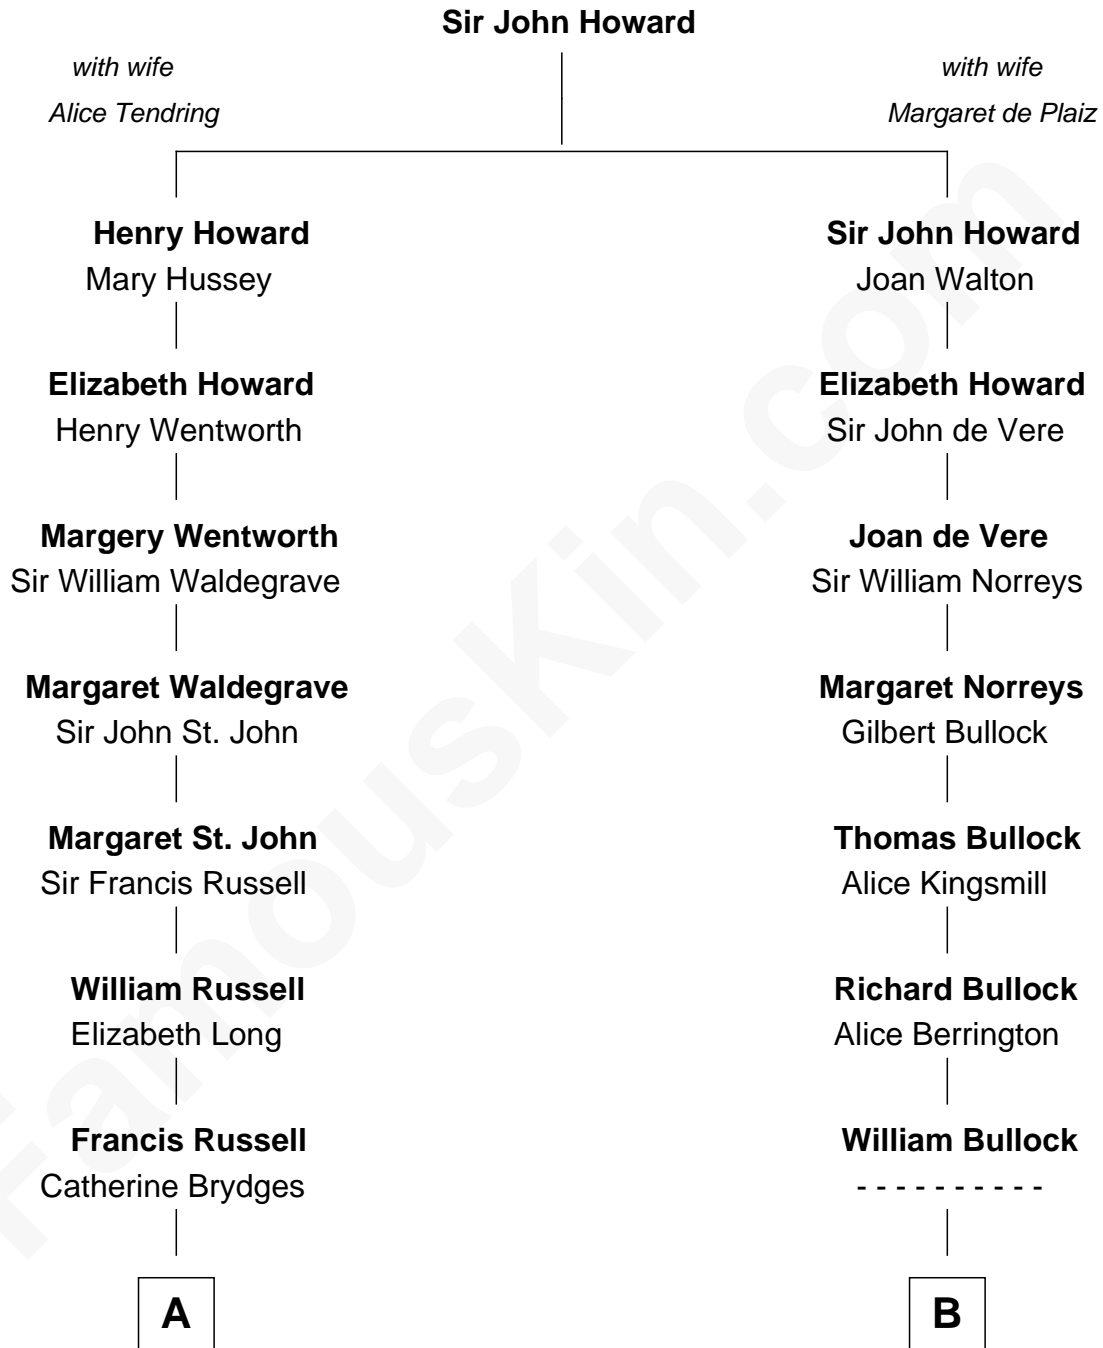

FamousKin.com
Relationship Chart of
Sarah Ferguson
Duchess of York

18th cousin 2 times removed of
Mike Love
Co-Founder of The Beach Boys

C

Ronald Ivor Ferguson

Susan Mary Wright

Sarah Ferguson

Duchess of York

D

William Henry Wilson

Alta Lenora Chitwood

William Coral Wilson

Edith Sophia Sthole

Emily Glee Wilson

Edward Milton Love

Mike Love