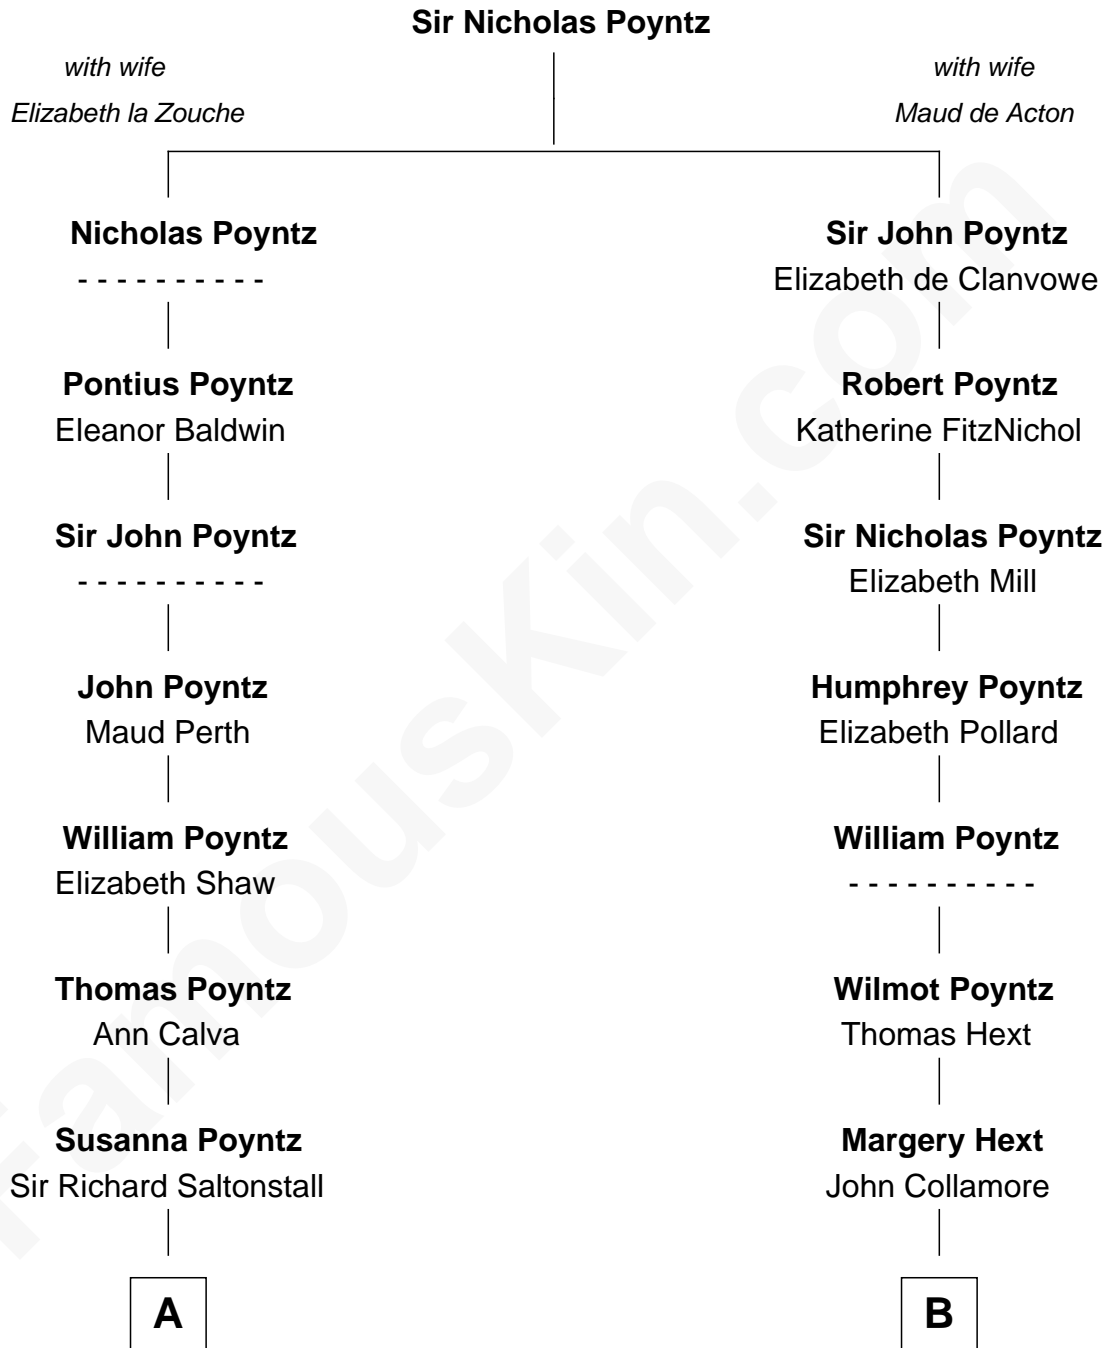

FamousKin.com Relationship Chart of

Sarah Ferguson

Duchess of York

20th cousin 1 time removed of

Mizuo Peck

TV and Movie Actress

C

Louisa Jane Hamilton

William Henry Walter Montagu-Douglas-Scott

Herbert Andrew Montagu-Douglas-Scott

Marie Josephine Edwards

Marian Louisa Montagu-Douglas-Scott

Andrew Henry Ferguson

Ronald Ivor Ferguson

Susan Mary Wright

Sarah Ferguson

Duchess of York

D

George Leete Peck

Katharine May Tolles

Laurence Tolles Peck

Barbara Field

George Leete Peck

Sanae Mizusawa