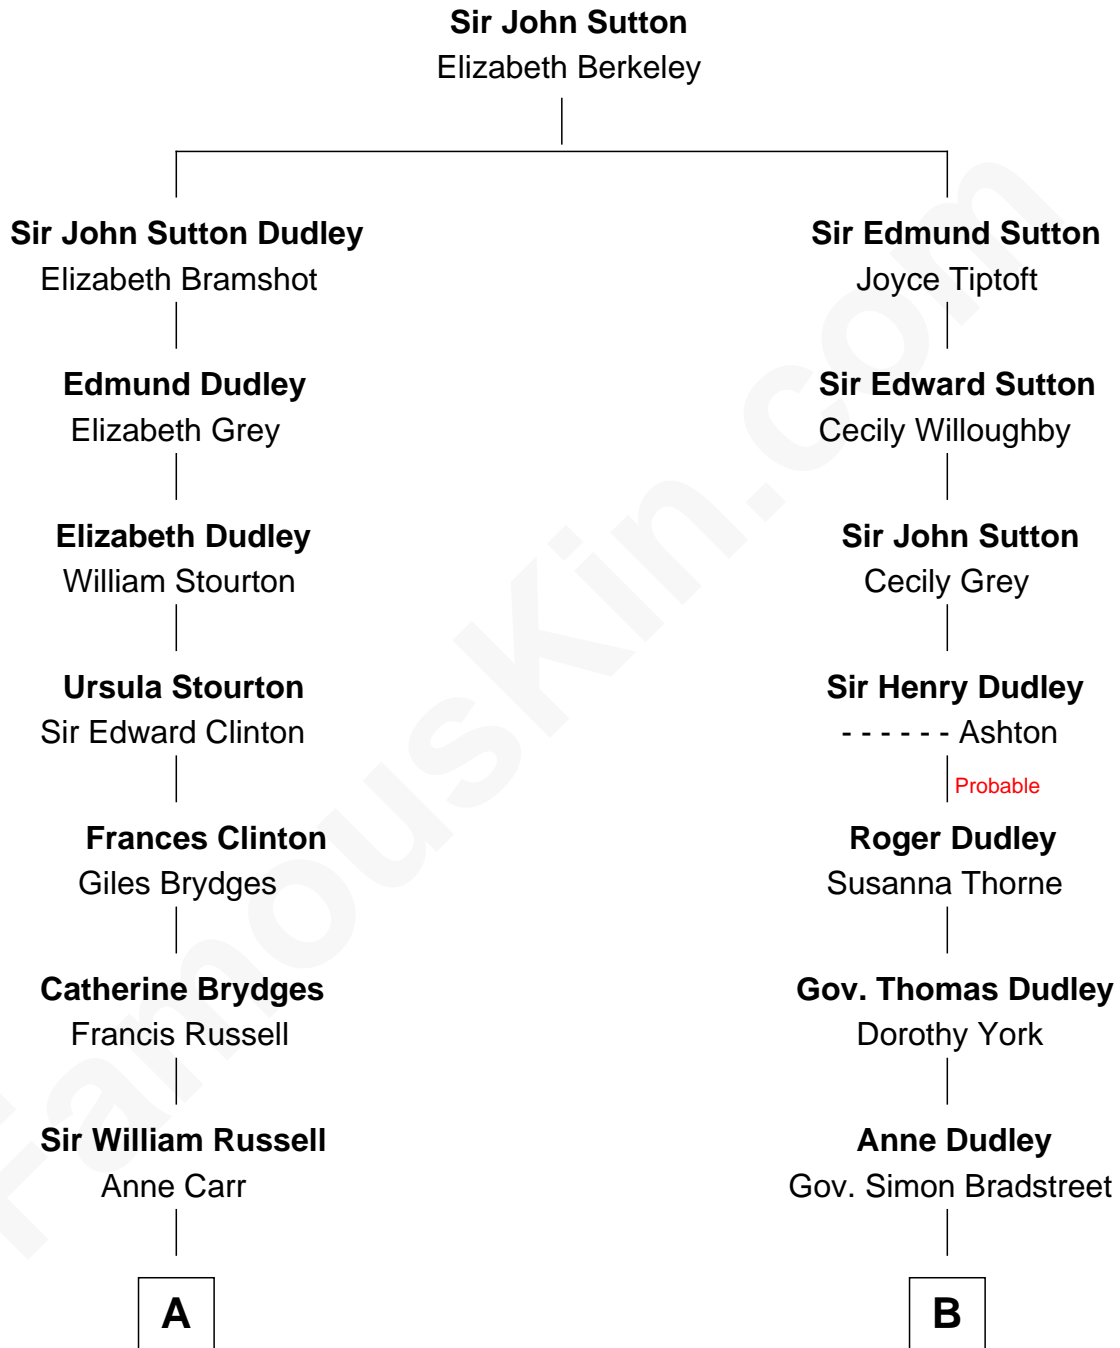

FamousKin.com Relationship Chart of

Sarah Ferguson

Duchess of York

13th cousin 4 times removed of

Oliver Wendell Holmes, Jr.

U.S. Supreme Court Justice

A

William Russell
Rachel Wriothesley

Sir Wriothesley Russell
Elizabeth Howland

John Russell
Gertrude Leveson-Gower

Francis Russell
Elizabeth Keppel

Sir John Russell
Georgiana Gordon

Louisa Jane Russell
James Hamilton

Louisa Jane Hamilton
William Henry Walter Montagu-Douglas-Scott

Herbert Andrew Montagu-Douglas-Scott
Marie Josephine Edwards

Marian Louisa Montagu-Douglas-Scott
Andrew Henry Ferguson

Ronald Ivor Ferguson
Susan Mary Wright

Sarah Ferguson
Duchess of York

Sarah Ferguson photo by [Norbert Aepli](#) (CC BY 3.0)