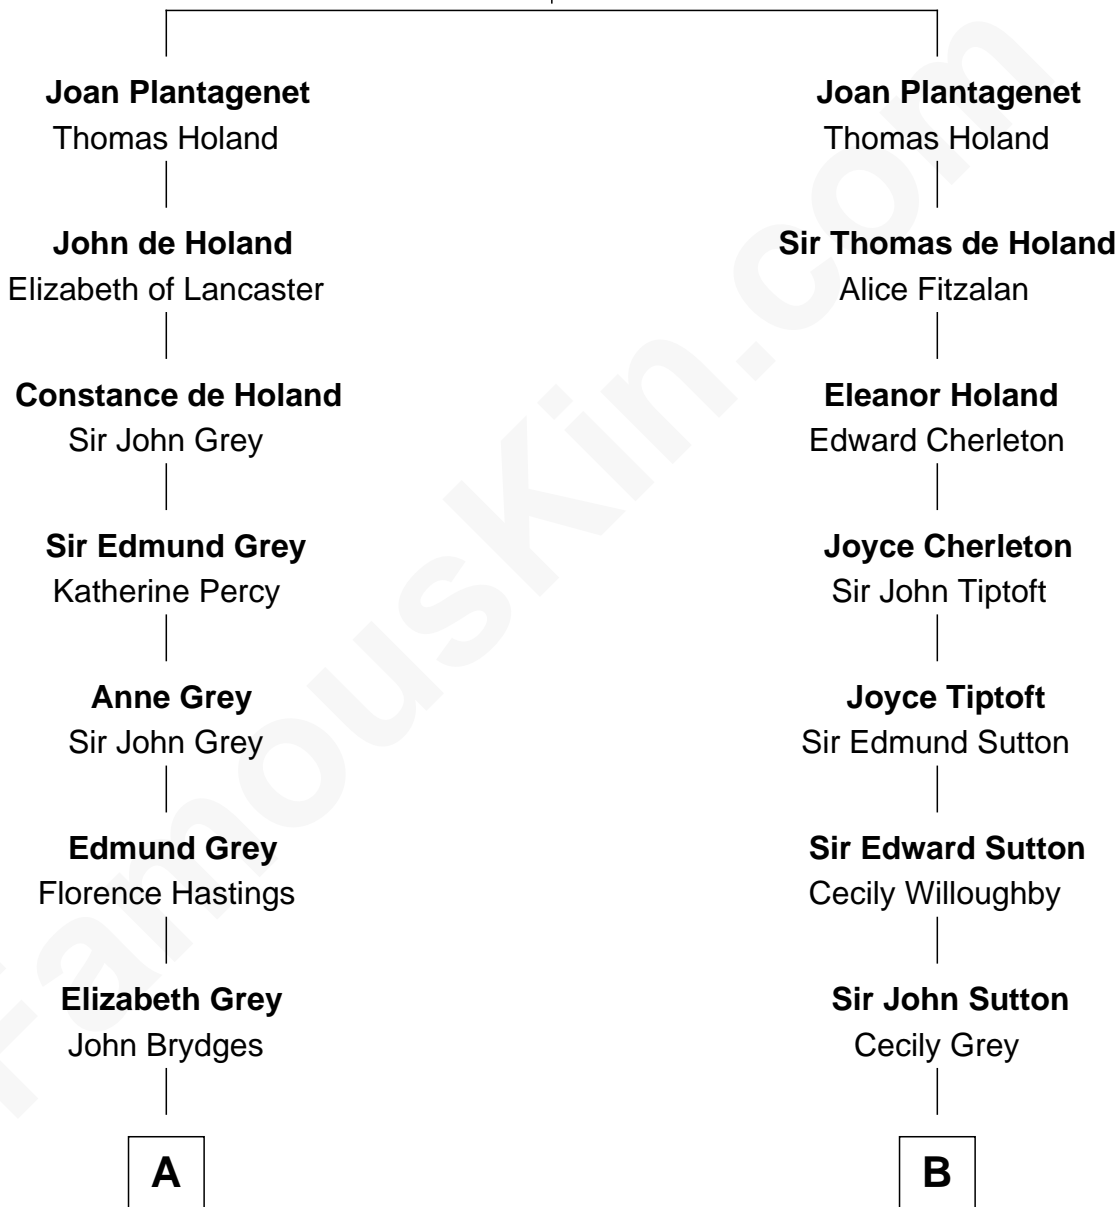

FamousKin.com Relationship Chart of

Sarah Ferguson

Duchess of York

17th cousin 4 times removed of

Oliver Wendell Holmes, Jr.

U.S. Supreme Court Justice

Edmund of Woodstock

Margaret Wake

C

Louisa Jane Hamilton

William Henry Walter Montagu-Douglas-Scott

Herbert Andrew Montagu-Douglas-Scott

Marie Josephine Edwards

Marian Louisa Montagu-Douglas-Scott

Andrew Henry Ferguson

Ronald Ivor Ferguson

Susan Mary Wright

Sarah Ferguson

Duchess of York