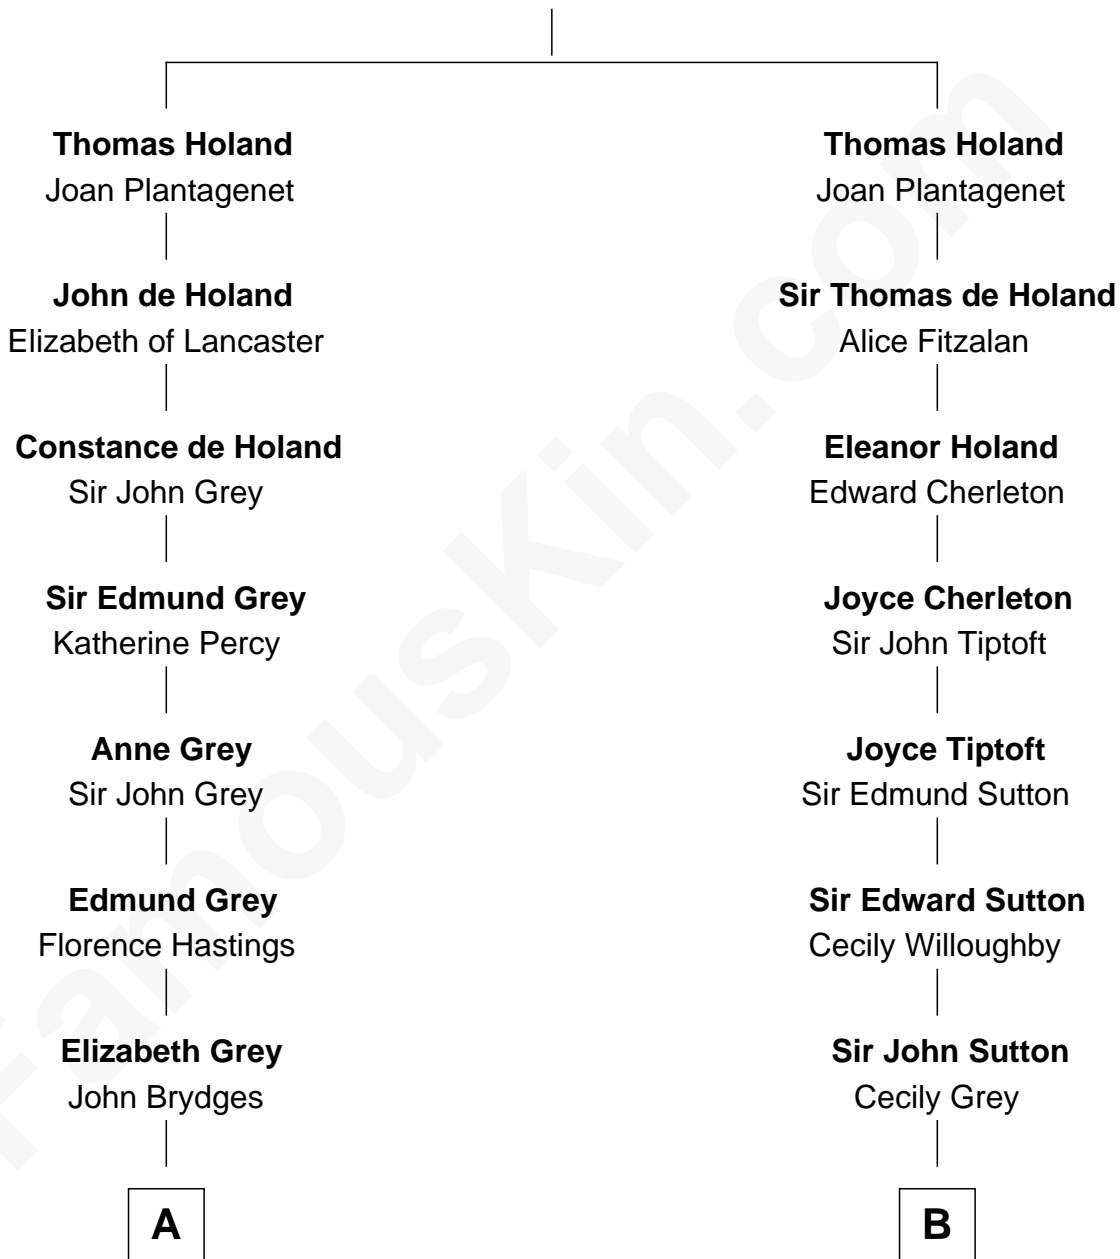

## Relationship Chart of

**Sarah Ferguson**

*Duchess of York*

17th cousin 4 times removed of

**Oliver Wendell Holmes, Jr.**

*U.S. Supreme Court Justice*

**Sir Robert de Holland**

Maude la Zouche

**C**

**Louisa Jane Hamilton**

William Henry Walter Montagu-Douglas-Scott

**Herbert Andrew Montagu-Douglas-Scott**

Marie Josephine Edwards

**Marian Louisa Montagu-Douglas-Scott**

Andrew Henry Ferguson

**Ronald Ivor Ferguson**

Susan Mary Wright

**Sarah Ferguson**

*Duchess of York*