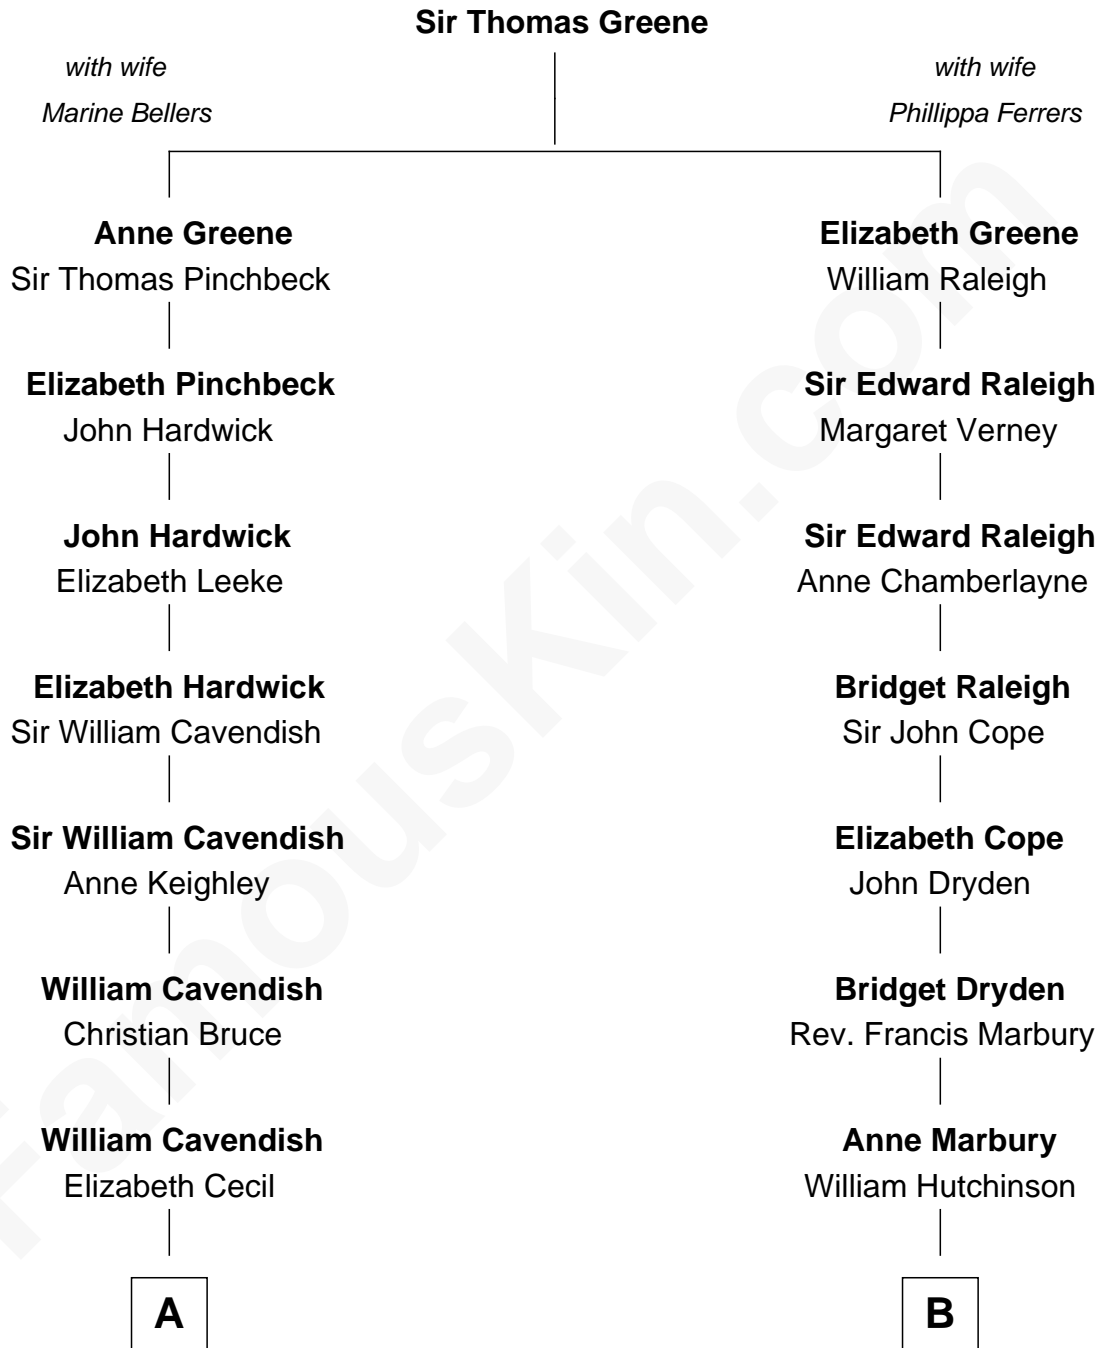

FamousKin.com
Relationship Chart of
Sarah Ferguson
Duchess of York

15th cousin 3 times removed of
Oliver Wendell Holmes, Jr.
U.S. Supreme Court Justice

A

Sir William Cavendish

Mary Butler

Sir William Cavendish

Rachel Russell

Sir William Cavendish

Catherine Hoskins

Sir William Cavendish

Charlotte Elizabeth Boyle

George Augustus Henry Cavendish

Elizabeth Compton

William Cavendish