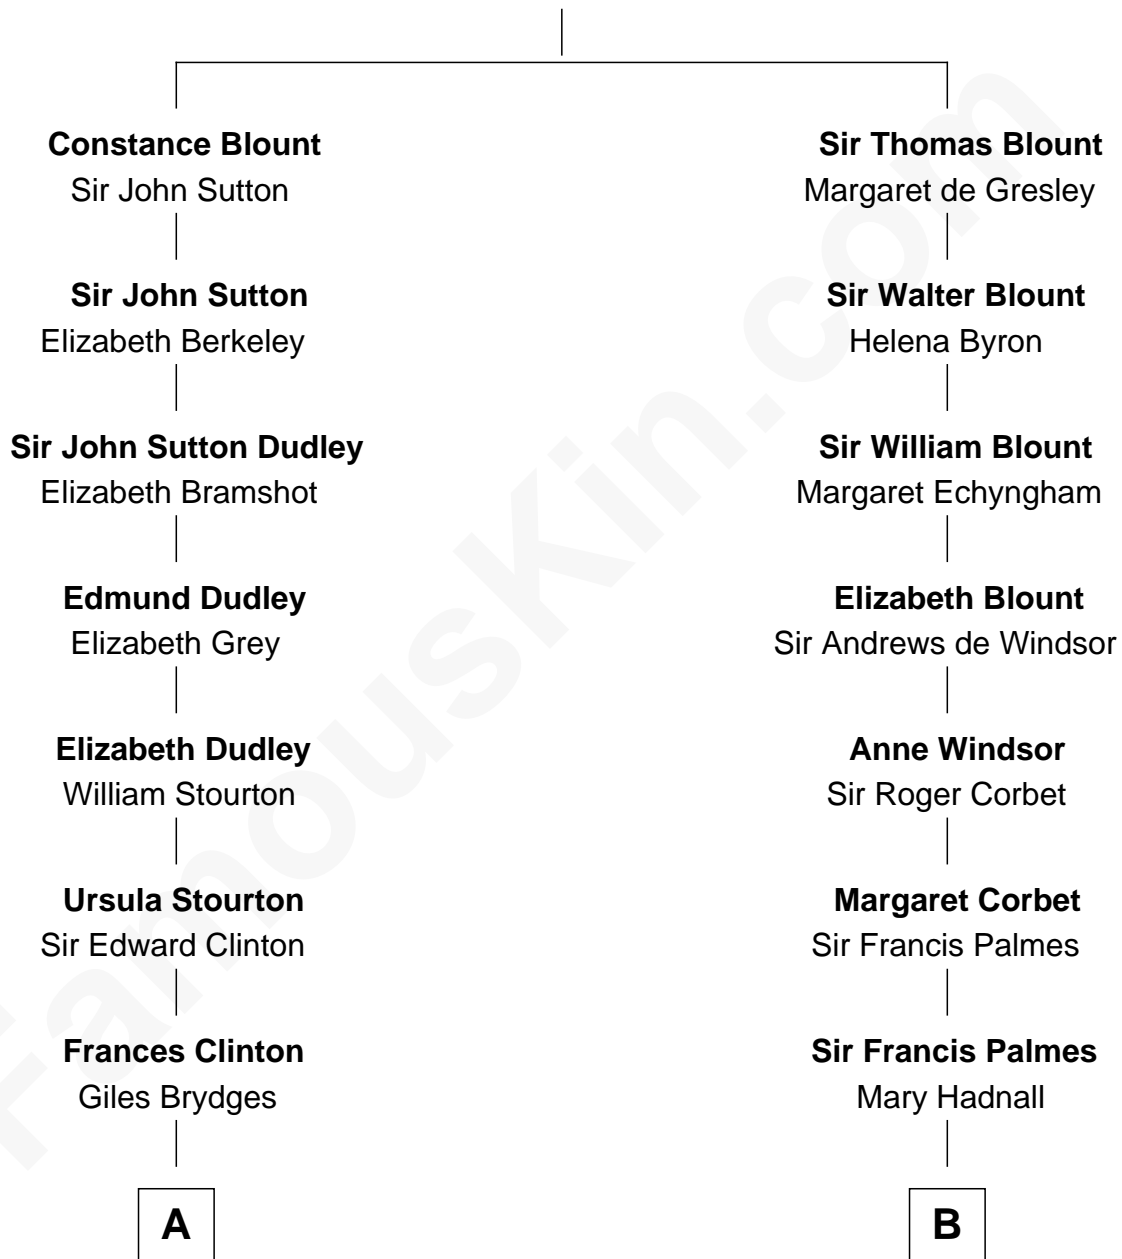

# FamousKin.com Relationship Chart of

**Sarah Ferguson**

*Duchess of York*

14th cousin 5 times removed of

**James Russell Lowell**

*American "Fireside" Poet*

**Sir Walter Blount**

Sancha de Ayala

**A**

**Catherine Brydges**

Francis Russell

**Sir William Russell**

Anne Carr

**William Russell**

Rachel Wriothesley

**Sir Wriothesley Russell**