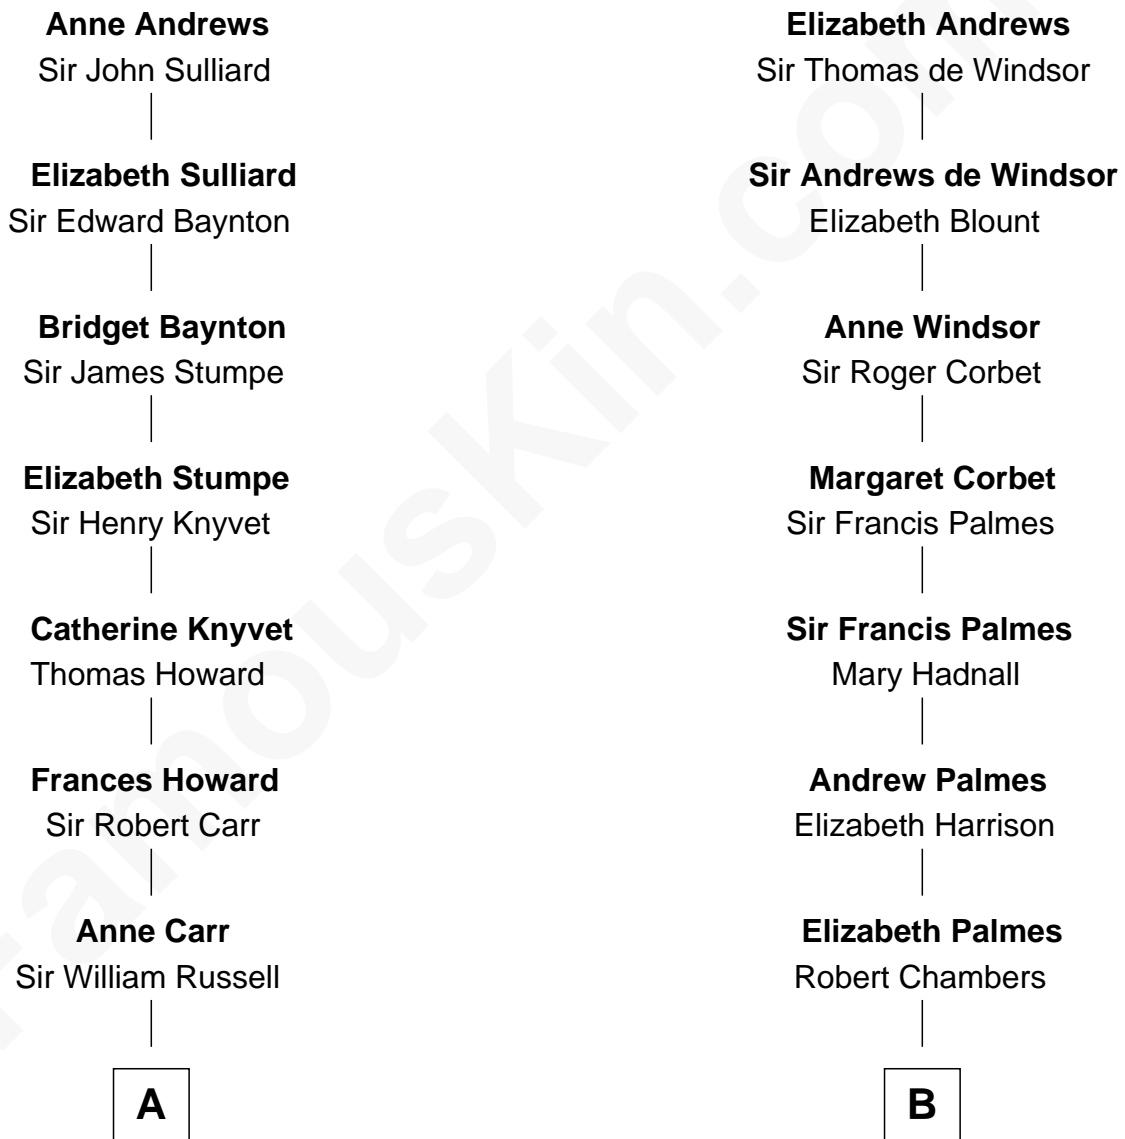

FamousKin.com Relationship Chart of

Sarah Ferguson

Duchess of York

12th cousin 5 times removed of

James Russell Lowell

American "Fireside" Poet

John Andrews
Elizabeth Stratton

A

William Russell
Rachel Wriothesley

Sir Wriothesley Russell
Elizabeth Howland

John Russell
Gertrude Leveson-Gower

Francis Russell
Elizabeth Keppel

Sir John Russell
Georgiana Gordon

Louisa Jane Russell
James Hamilton

Louisa Jane Hamilton
William Henry Walter Montagu-Douglas-Scott

Herbert Andrew Montagu-Douglas-Scott
Marie Josephine Edwards

Marian Louisa Montagu-Douglas-Scott
Andrew Henry Ferguson

Ronald Ivor Ferguson
Susan Mary Wright