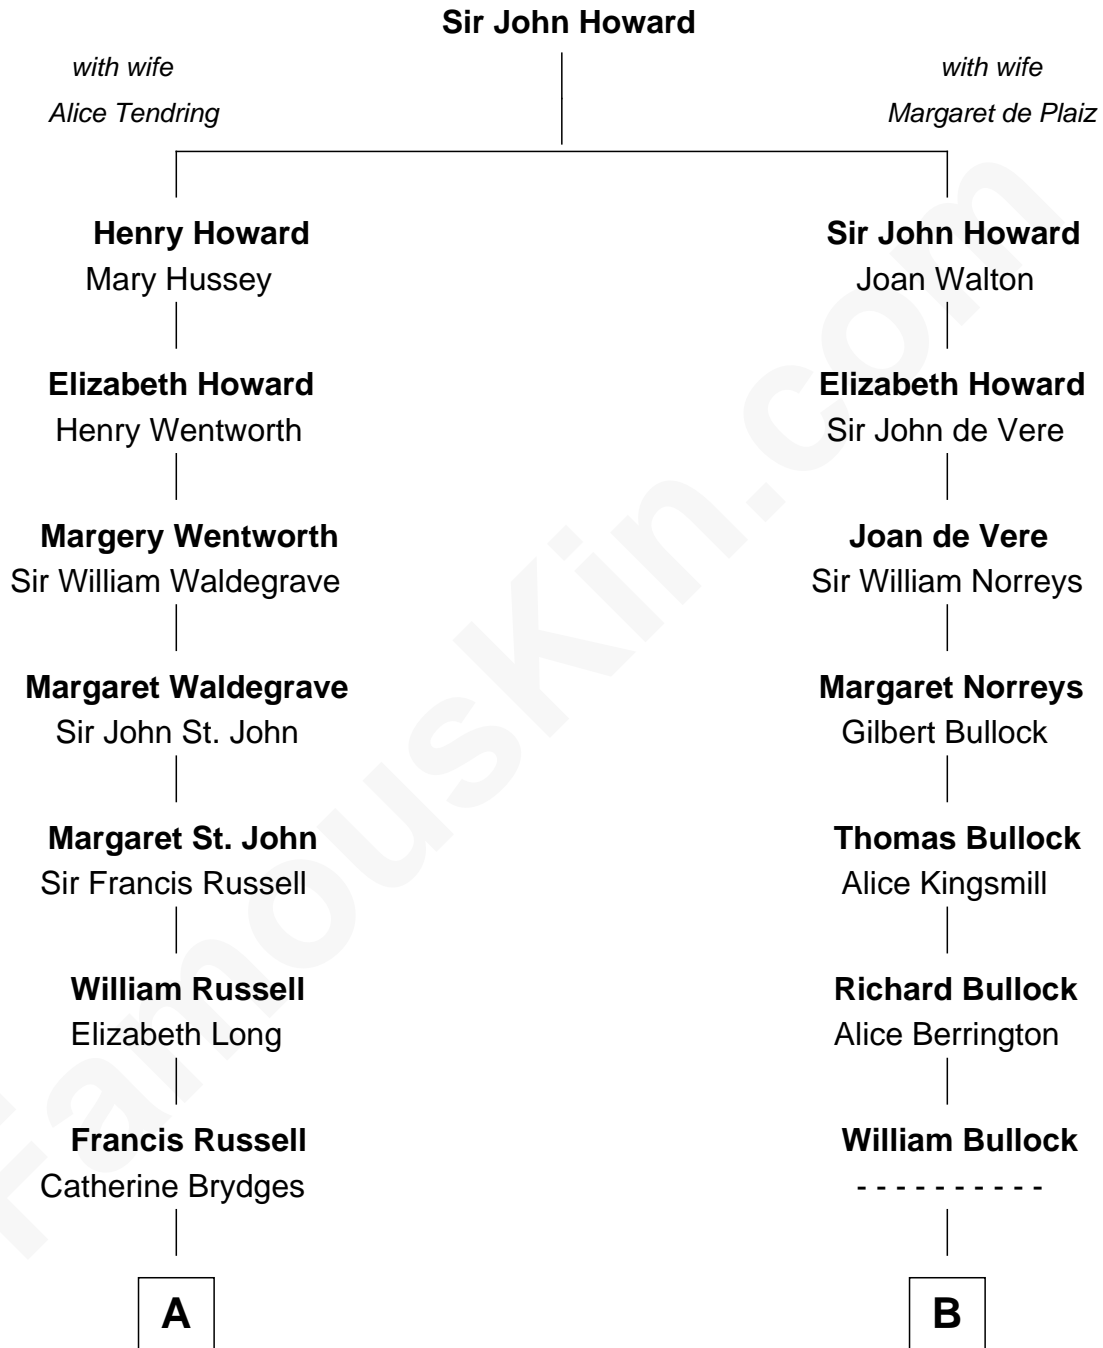

## Relationship Chart of

### Sarah Ferguson

*Duchess of York*

14th cousin 4 times removed of

**James Russell Lowell**  
*American "Fireside" Poet*

**A**

**Sir William Russell**

Anne Carr

**William Russell**