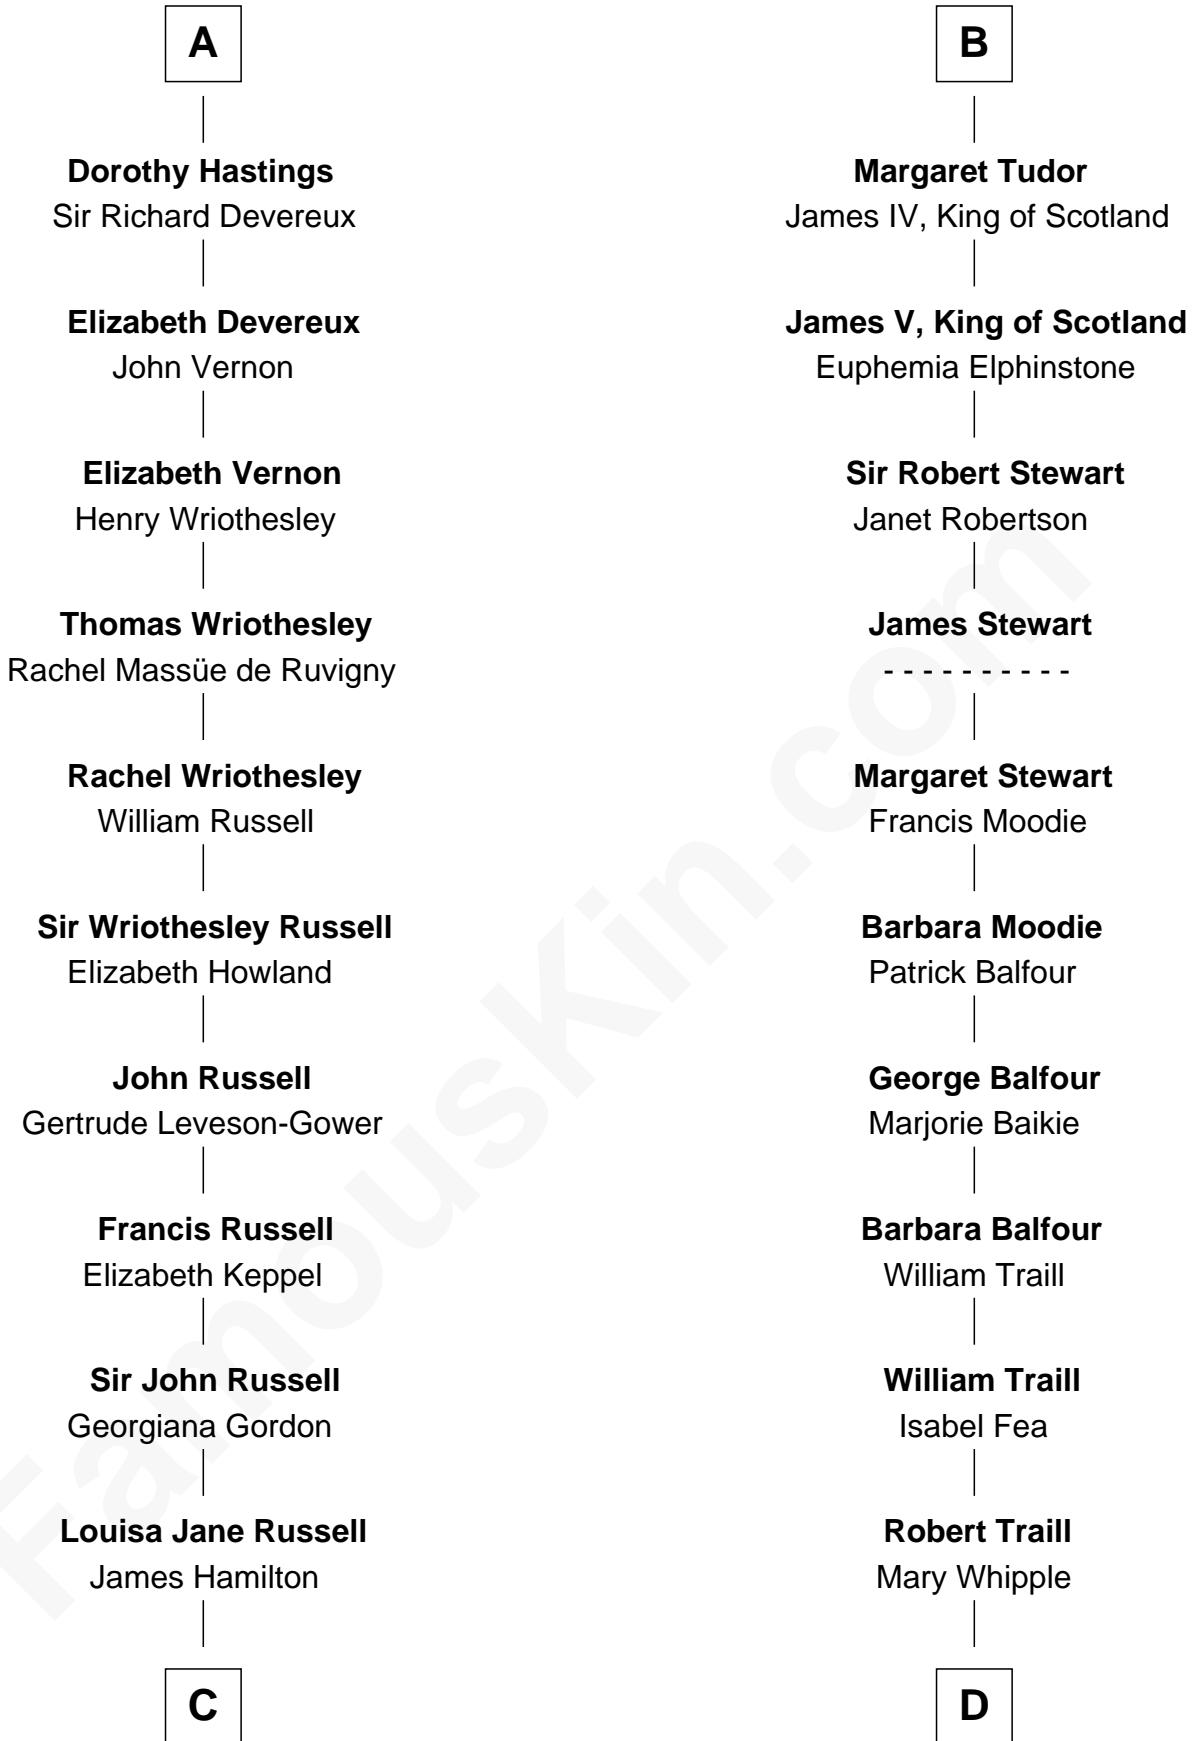

FamousKin.com

Relationship Chart of

Sarah Ferguson

Duchess of York

19th cousin 2 times removed of

James Russell Lowell
American "Fireside" Poet

C

Louisa Jane Hamilton

William Henry Walter Montagu-Douglas-Scott

Herbert Andrew Montagu-Douglas-Scott

Marie Josephine Edwards

Marian Louisa Montagu-Douglas-Scott

Andrew Henry Ferguson

Ronald Ivor Ferguson

Susan Mary Wright

Sarah Ferguson