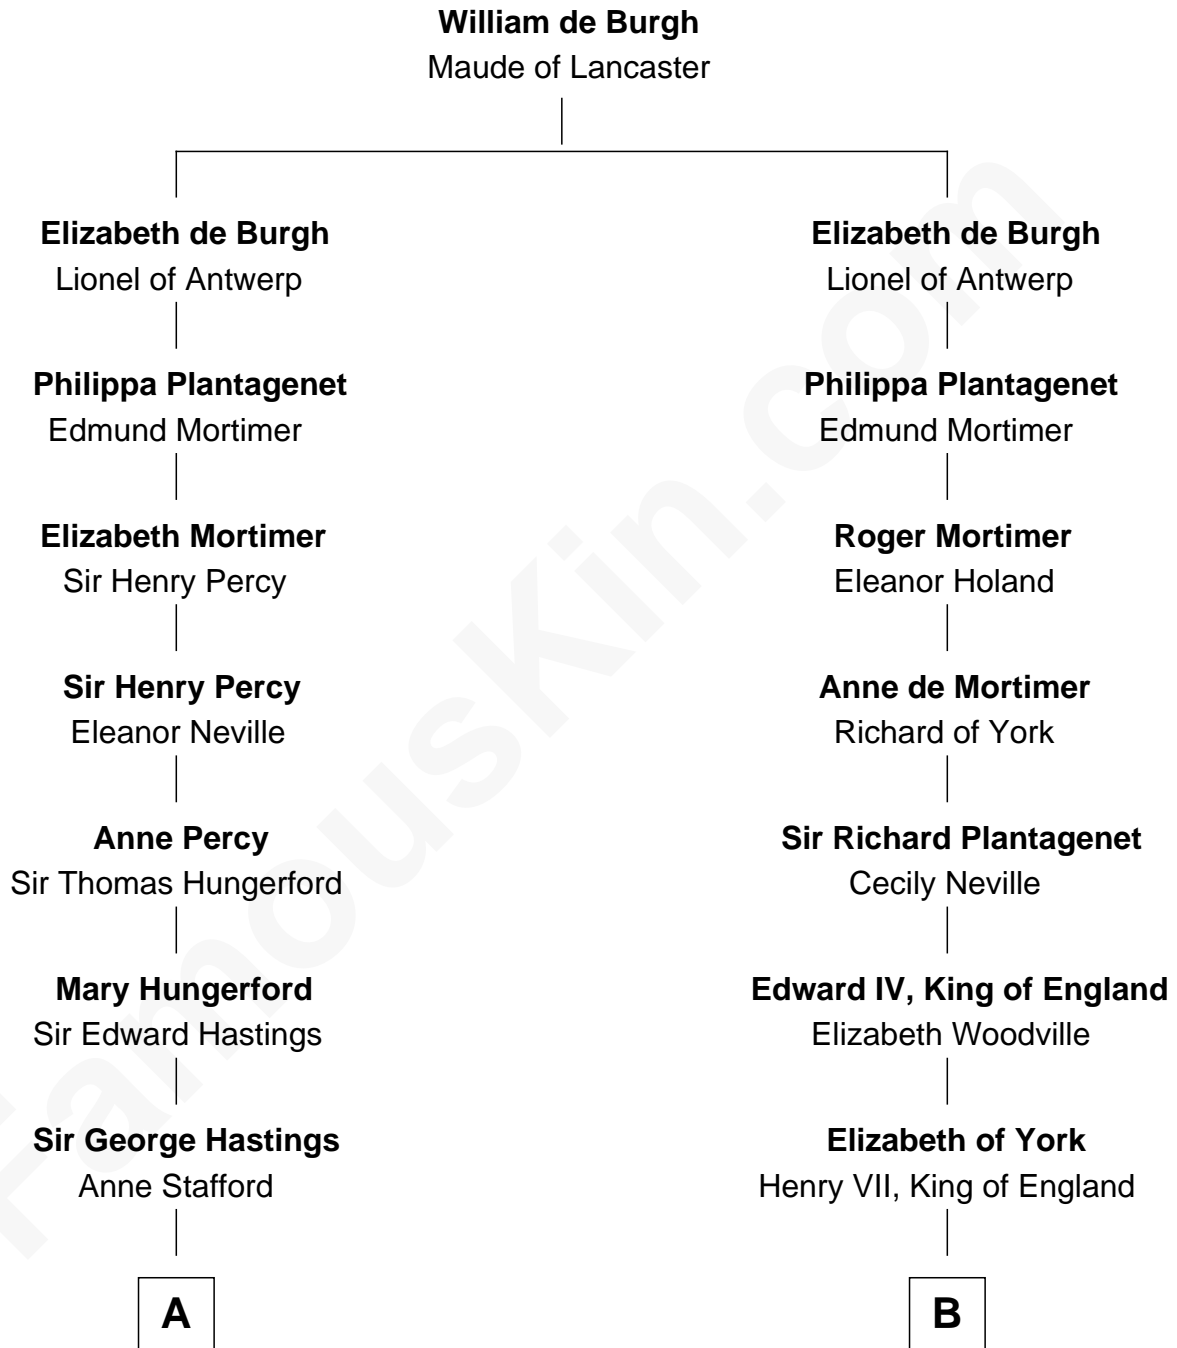

FamousKin.com

Relationship Chart of

Sarah Ferguson

Duchess of York

19th cousin 2 times removed of

James Russell Lowell
American "Fireside" Poet

C

Louisa Jane Hamilton

William Henry Walter Montagu-Douglas-Scott

Herbert Andrew Montagu-Douglas-Scott

Marie Josephine Edwards

Marian Louisa Montagu-Douglas-Scott

Andrew Henry Ferguson

Ronald Ivor Ferguson

Susan Mary Wright

Sarah Ferguson