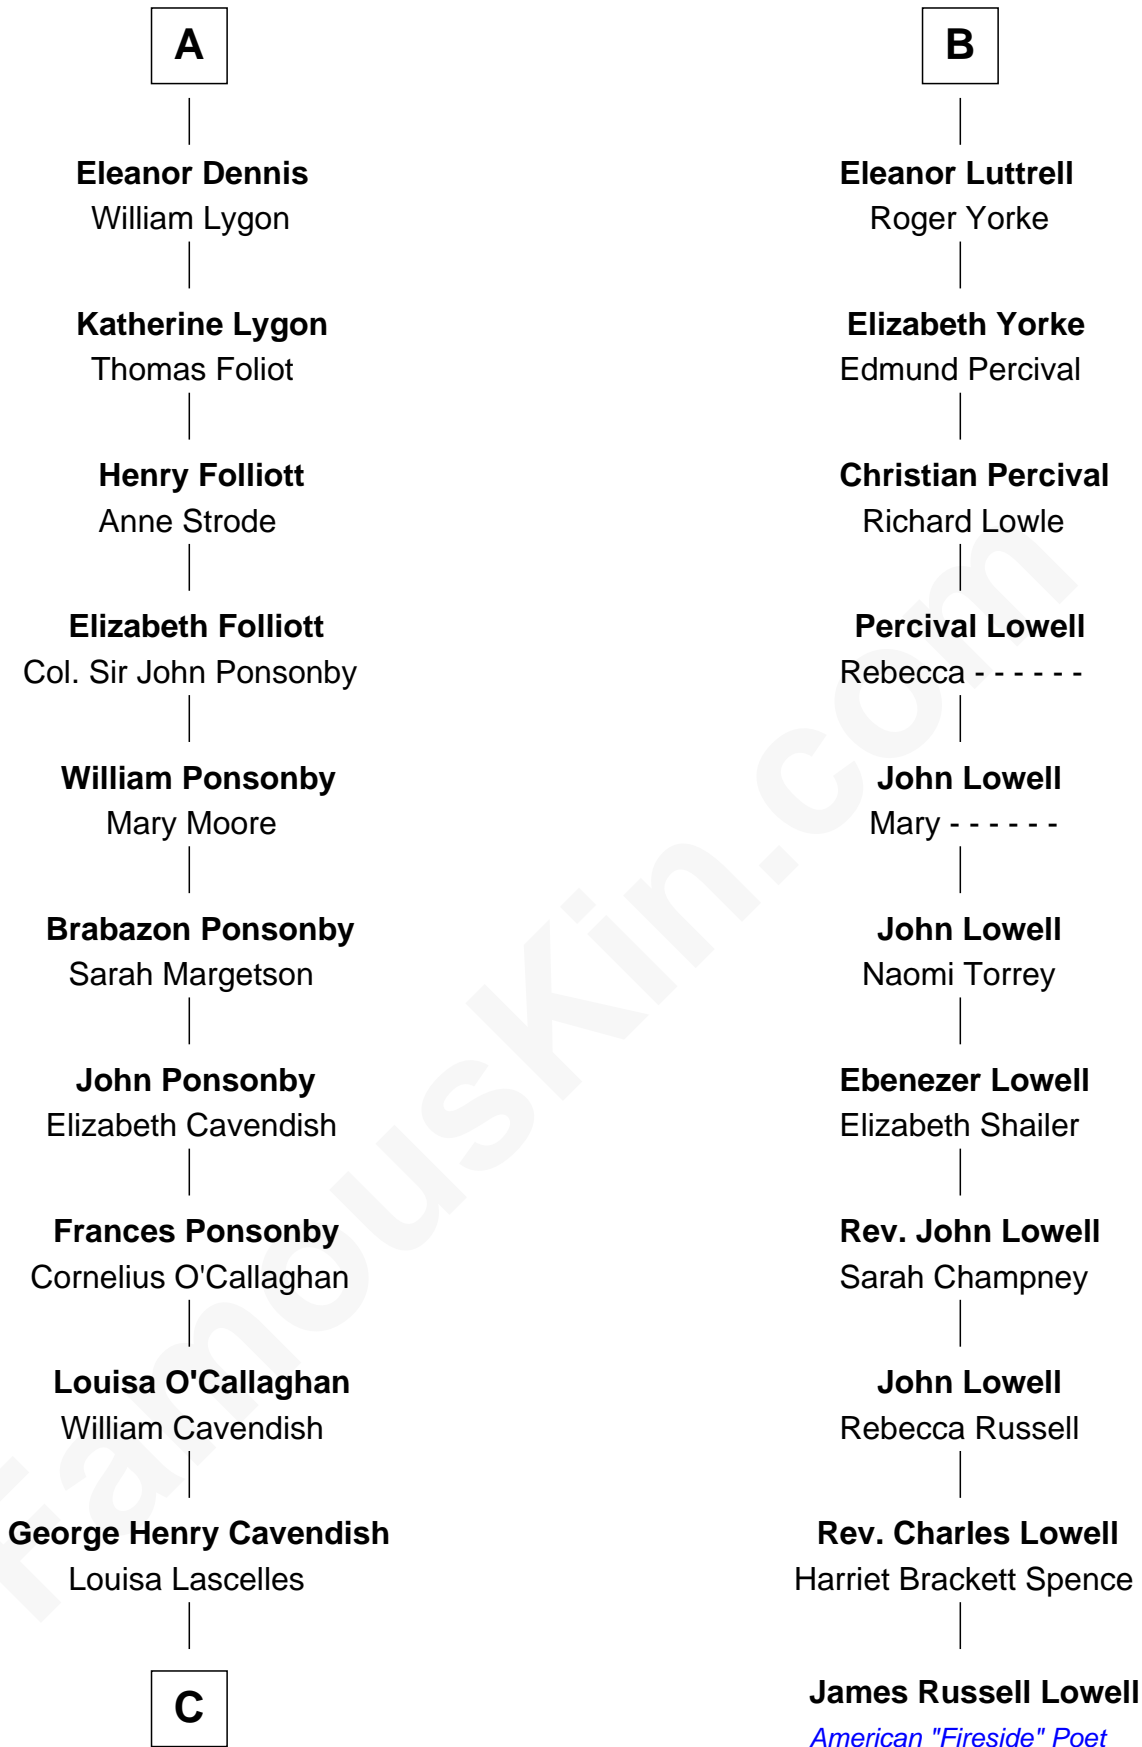

**FamousKin.com**  
**Relationship Chart of**  
**Sarah Ferguson**  
*Duchess of York*

17th cousin 4 times removed of  
**James Russell Lowell**  
*American "Fireside" Poet*

**Humphrey de Bohun**  
Maud de Fiennes

**C**

—  
**Susan Henrietta Cavendish**

Henry Robert Brand

—  
**Margaret Brand**

Algernon Francis Holford Ferguson

—  
**Andrew Henry Ferguson**

Marian Louisa Montagu-Douglas-Scott

—  
**Ronald Ivor Ferguson**

Susan Mary Wright

—  
**Sarah Ferguson**

*Duchess of York*