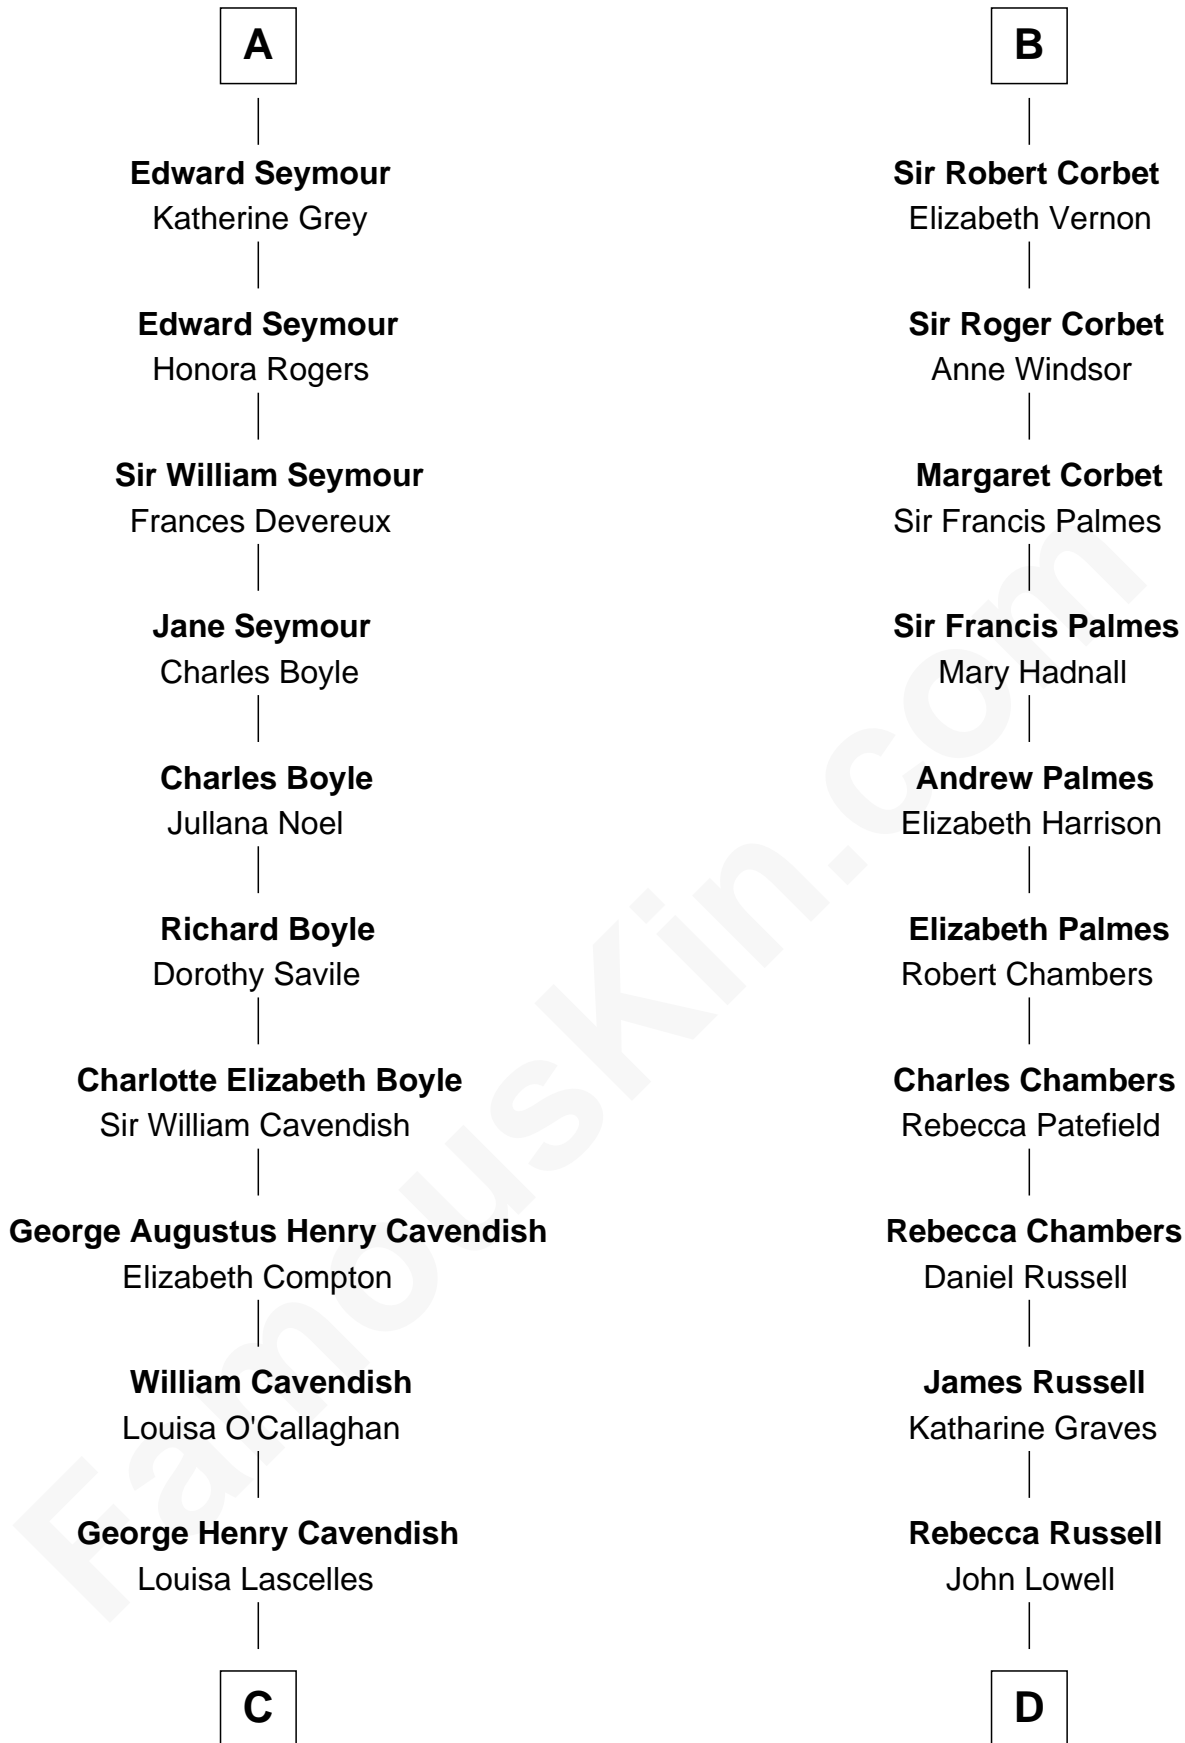

FamousKin.com Relationship Chart of

Sarah Ferguson

Duchess of York

18th cousin 3 times removed of

James Russell Lowell

American "Fireside" Poet

C

Susan Henrietta Cavendish

Henry Robert Brand

Margaret Brand

Algernon Francis Holford Ferguson

Andrew Henry Ferguson

Marian Louisa Montagu-Douglas-Scott

Ronald Ivor Ferguson

Susan Mary Wright

Sarah Ferguson