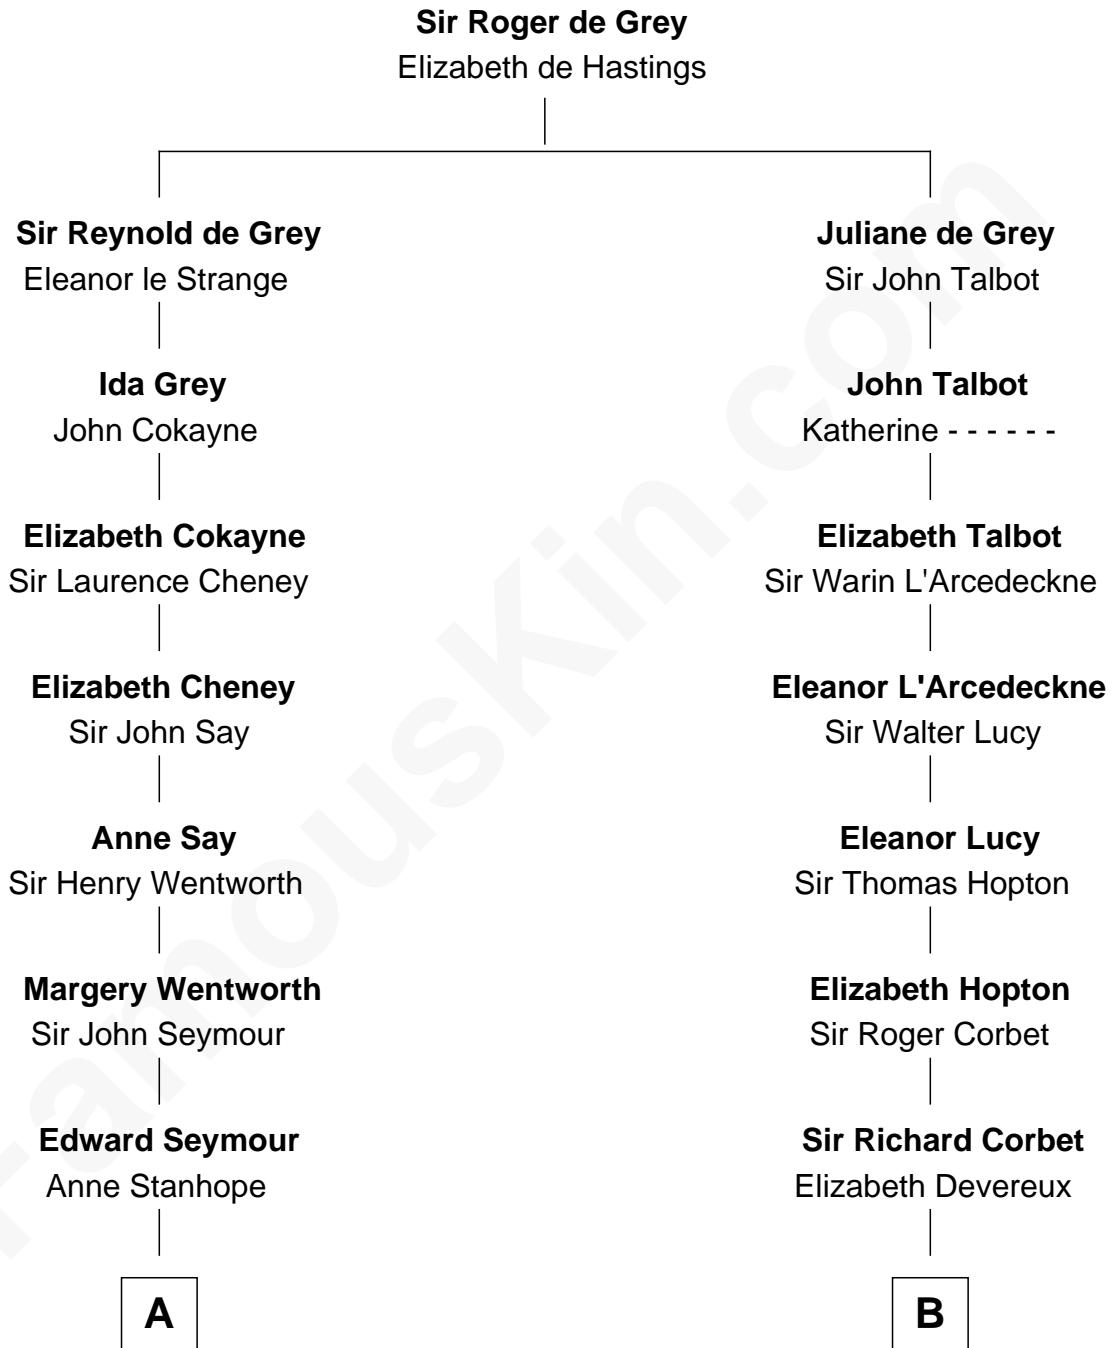

FamousKin.com Relationship Chart of

Sarah Ferguson

Duchess of York

18th cousin 3 times removed of

James Russell Lowell

American "Fireside" Poet

C

Susan Henrietta Cavendish

Henry Robert Brand

Margaret Brand

Algernon Francis Holford Ferguson

Andrew Henry Ferguson

Marian Louisa Montagu-Douglas-Scott

Ronald Ivor Ferguson

Susan Mary Wright

Sarah Ferguson