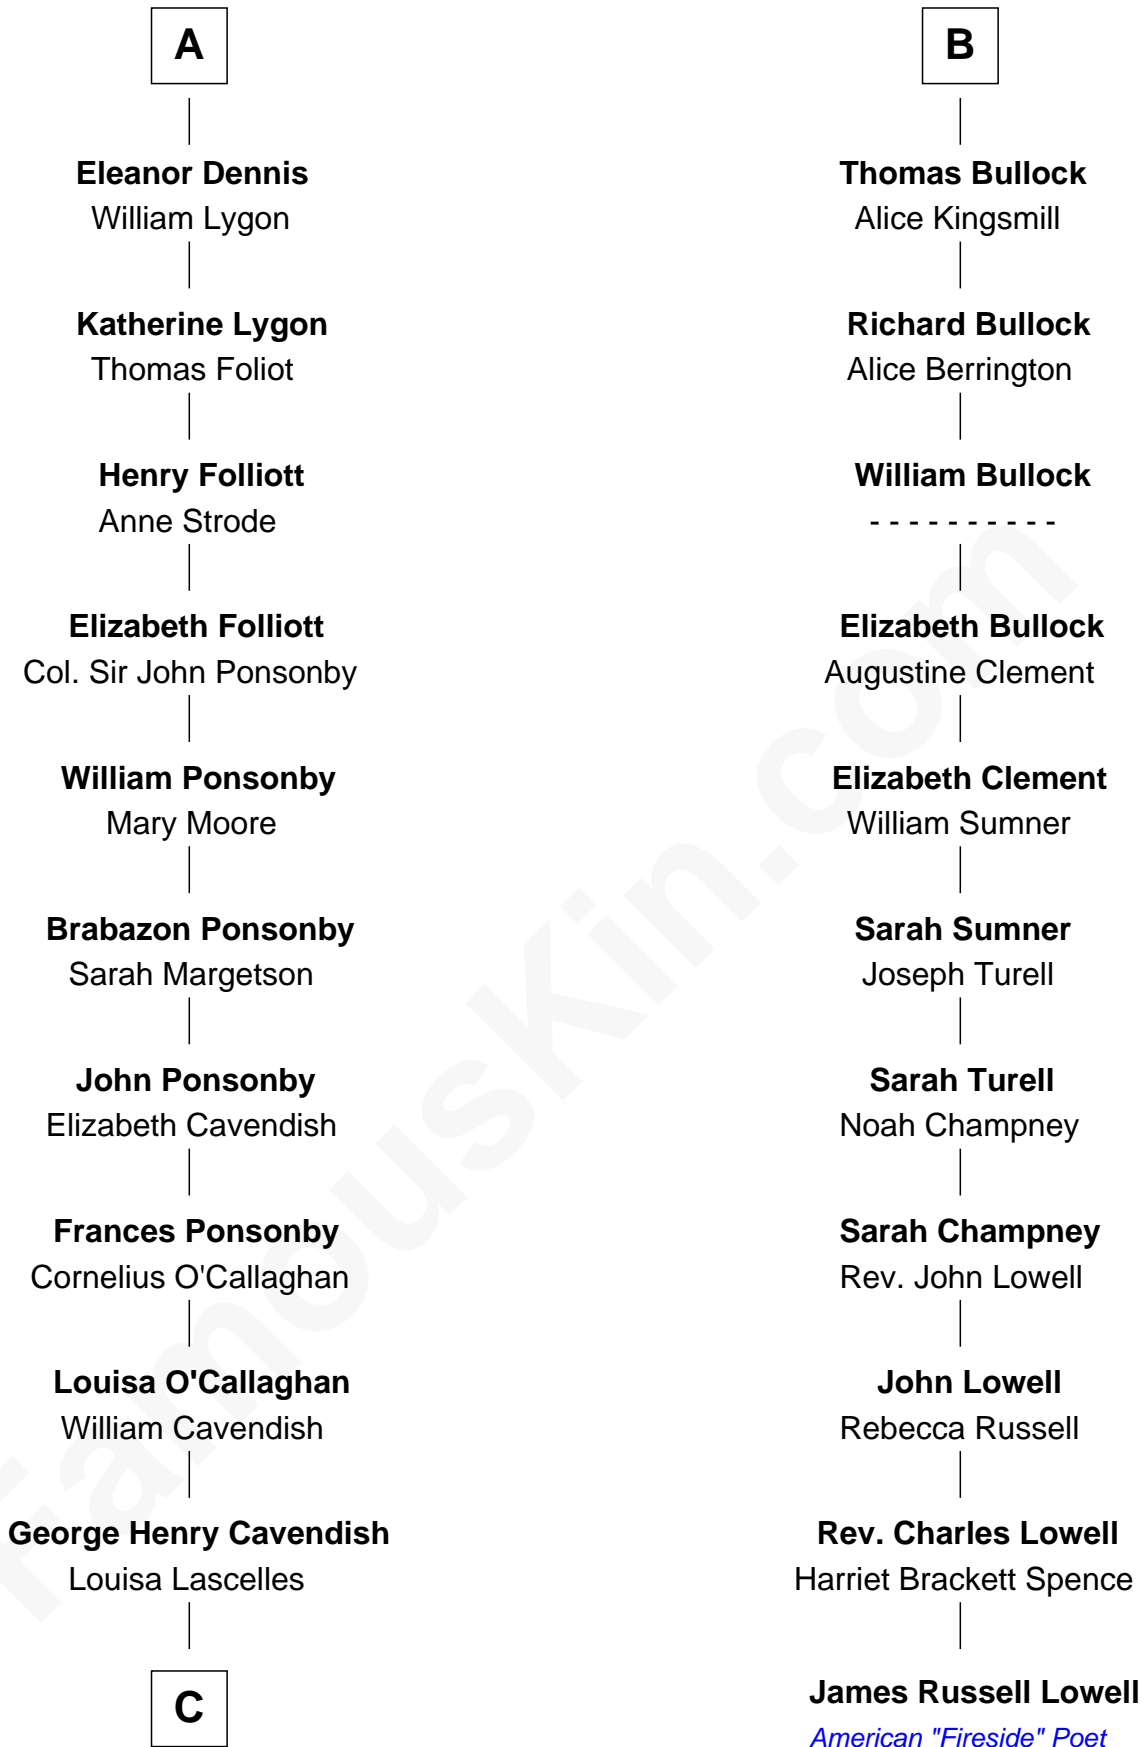

FamousKin.com Relationship Chart of

Sarah Ferguson

Duchess of York

17th cousin 4 times removed of

James Russell Lowell

American "Fireside" Poet

Thomas de Clare
Juliana FitzMaurice

Margaret de Clare
Bartholomew de Badlesmere

Elizabeth de Badlesmere
Sir William de Bohun

Elizabeth de Bohun
Sir Richard Fitzalan

Elizabeth Fitzalan
Sir Thomas Mowbray

Isabel Mowbray
Sir James Berkeley

Maurice Berkeley
Isabel Mead

Anne Berkeley
Sir William Dennis

A

Margaret de Clare
Bartholomew de Badlesmere

Maud de Badlesmere
John de Vere

Aubrey de Vere
Alice FitzWalter

Sir Richard de Vere
Alice Sergeaux

Sir John de Vere
Elizabeth Howard

Joan de Vere
Sir William Norreys

Margaret Norreys
Gilbert Bullock

B

C

—
Susan Henrietta Cavendish

Henry Robert Brand

—
Margaret Brand

Algernon Francis Holford Ferguson

—
Andrew Henry Ferguson