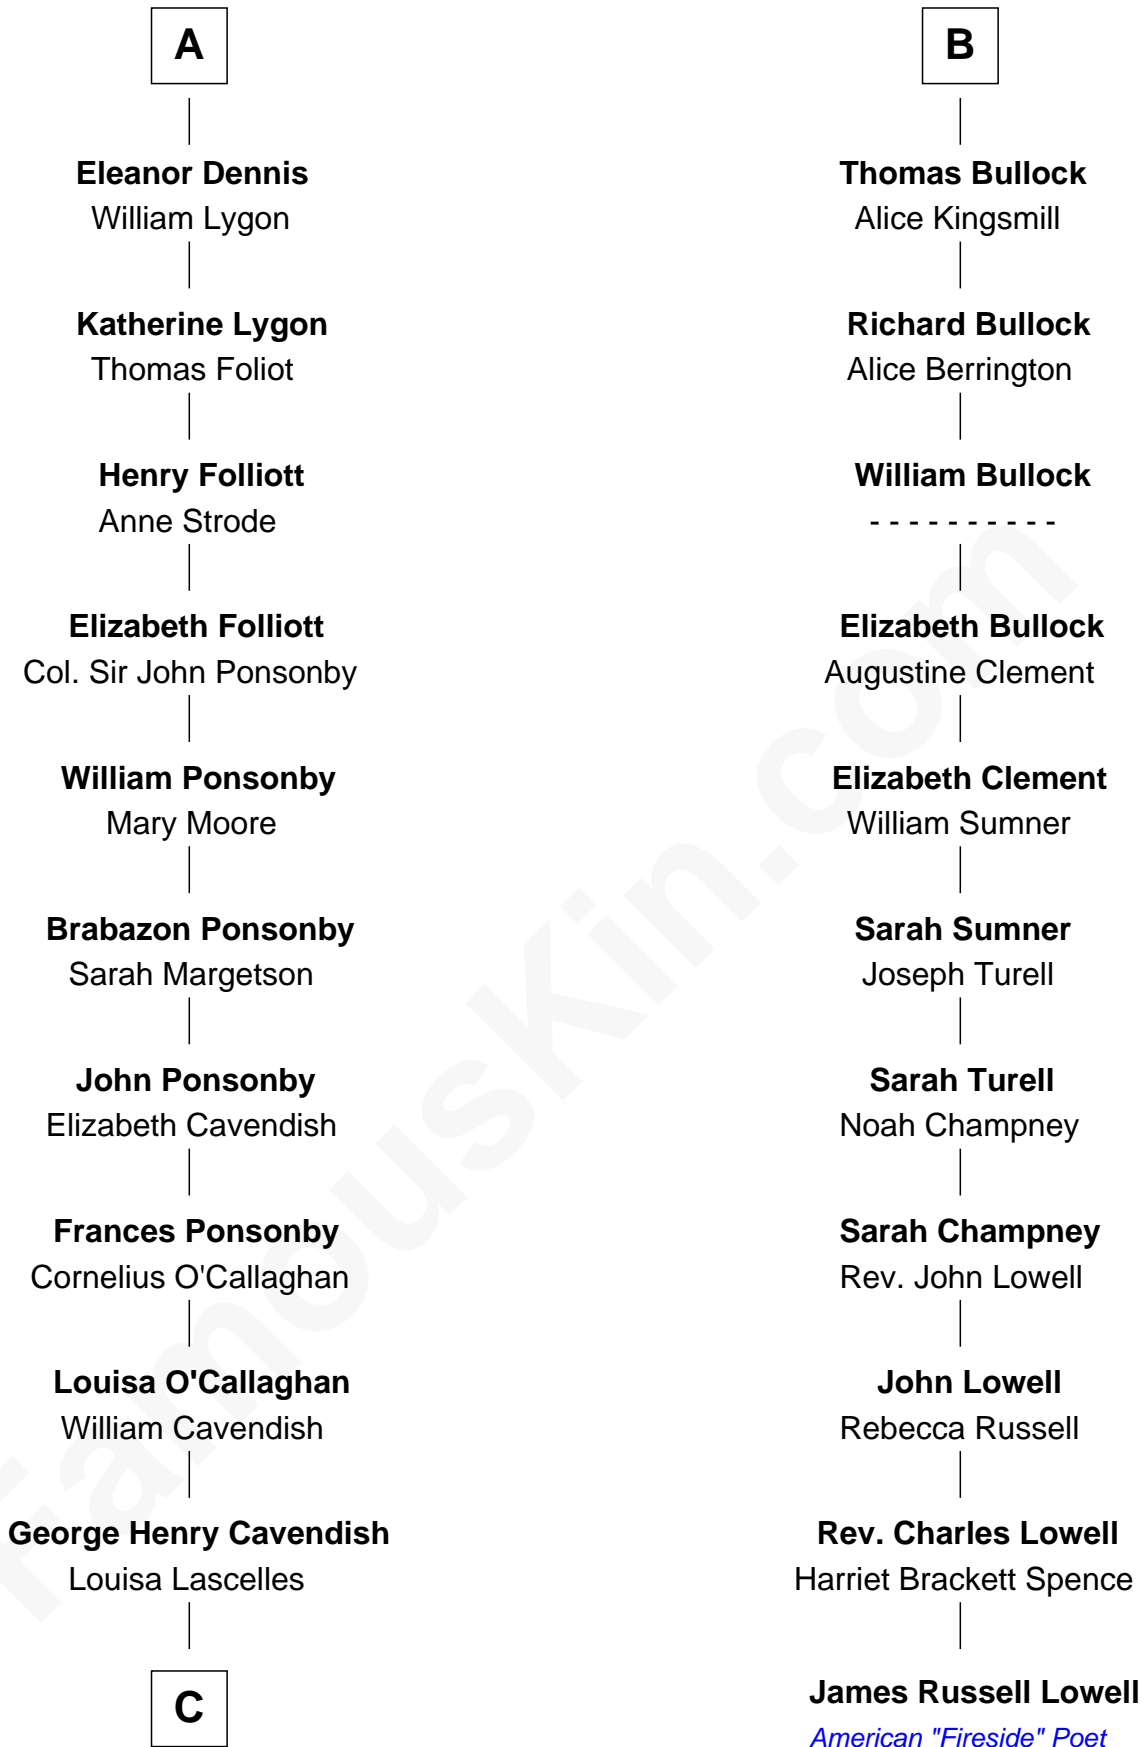

FamousKin.com

Relationship Chart of

Sarah Ferguson

Duchess of York

17th cousin 4 times removed of

James Russell Lowell
American "Fireside" Poet

Gunselm de Badlesmere

C

—
Susan Henrietta Cavendish

Henry Robert Brand

—
Margaret Brand

Algernon Francis Holford Ferguson

—
Andrew Henry Ferguson

Marian Louisa Montagu-Douglas-Scott

—
Ronald Ivor Ferguson

Susan Mary Wright

—
Sarah Ferguson

Duchess of York

FamousKin.com