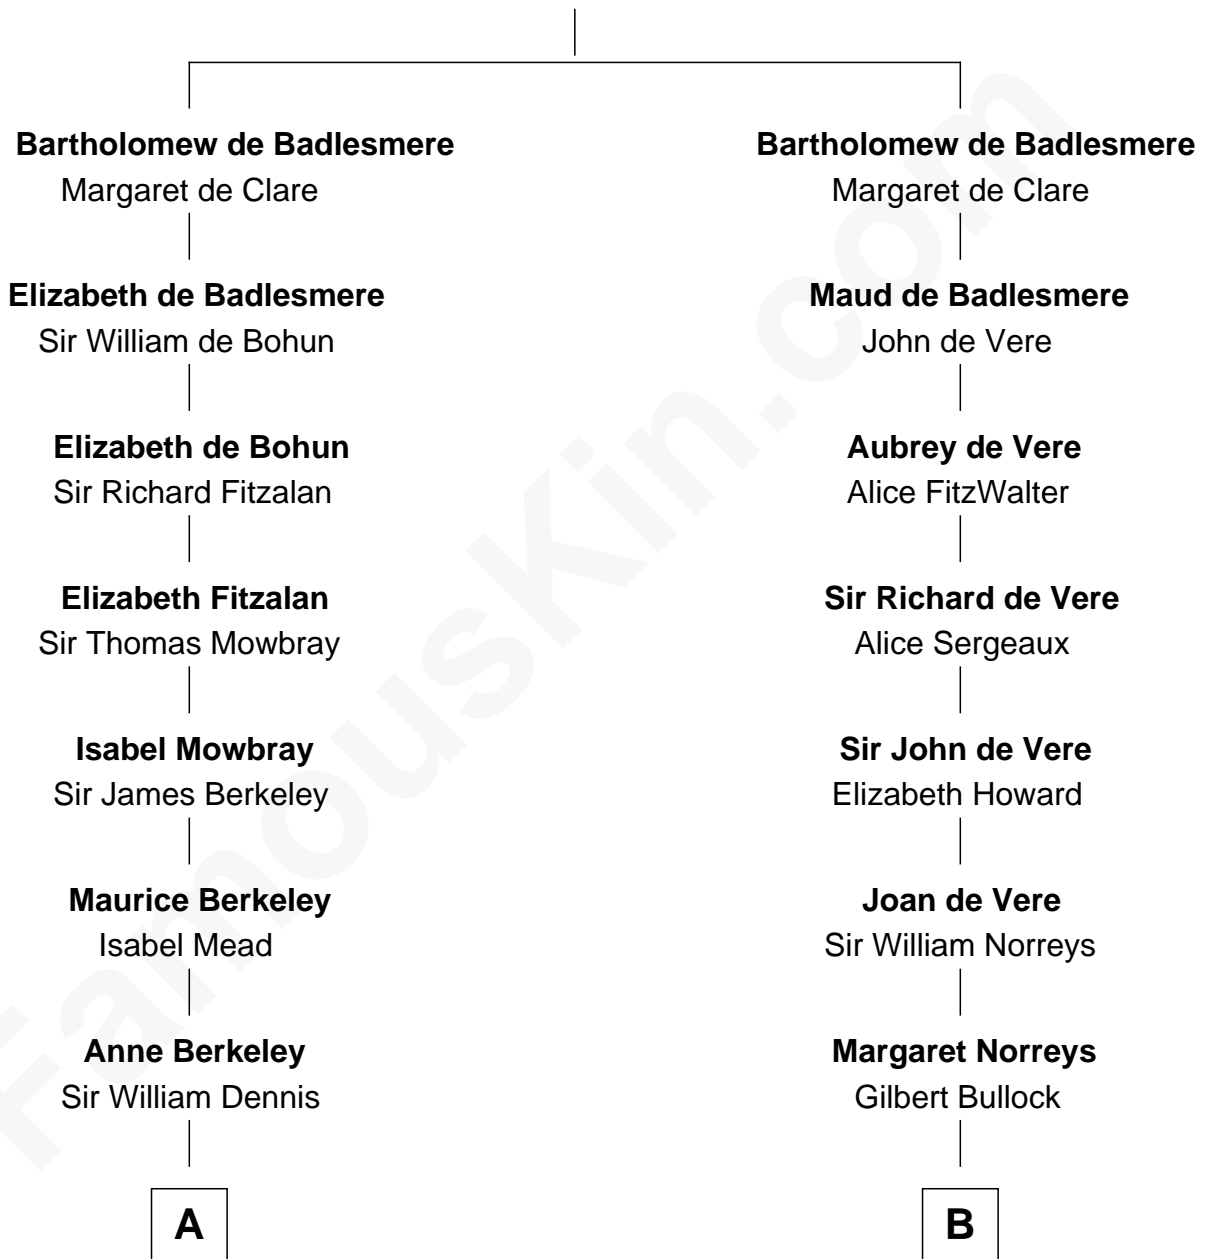

FamousKin.com

Relationship Chart of

Sarah Ferguson

Duchess of York

17th cousin 4 times removed of

James Russell Lowell
American "Fireside" Poet

Gunselm de Badlesmere

C

—
Susan Henrietta Cavendish

Henry Robert Brand

—
Margaret Brand

Algernon Francis Holford Ferguson

—
Andrew Henry Ferguson

Marian Louisa Montagu-Douglas-Scott

—
Ronald Ivor Ferguson

Susan Mary Wright

—
Sarah Ferguson

Duchess of York

FamousKin.com