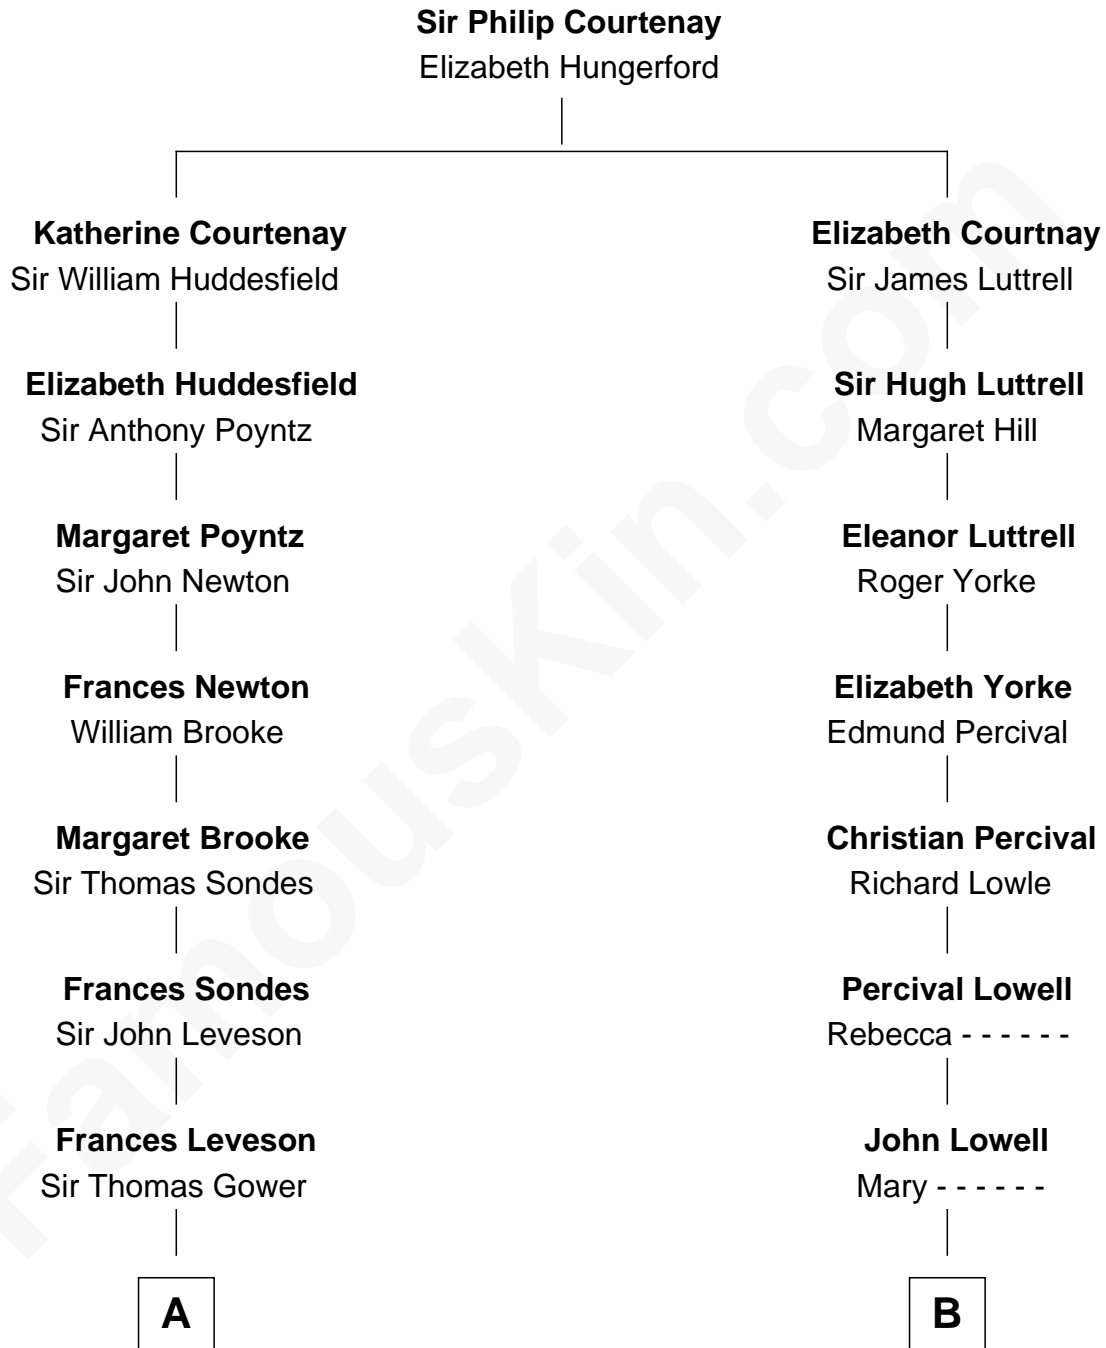

# FamousKin.com Relationship Chart of

**Sarah Ferguson**

*Duchess of York*

12th cousin 6 times removed of

**James Russell Lowell**

*American "Fireside" Poet*

**C**

—  
**Ronald Ivor Ferguson**

Susan Mary Wright

—  
**Sarah Ferguson**

*Duchess of York*

FamousKin.com