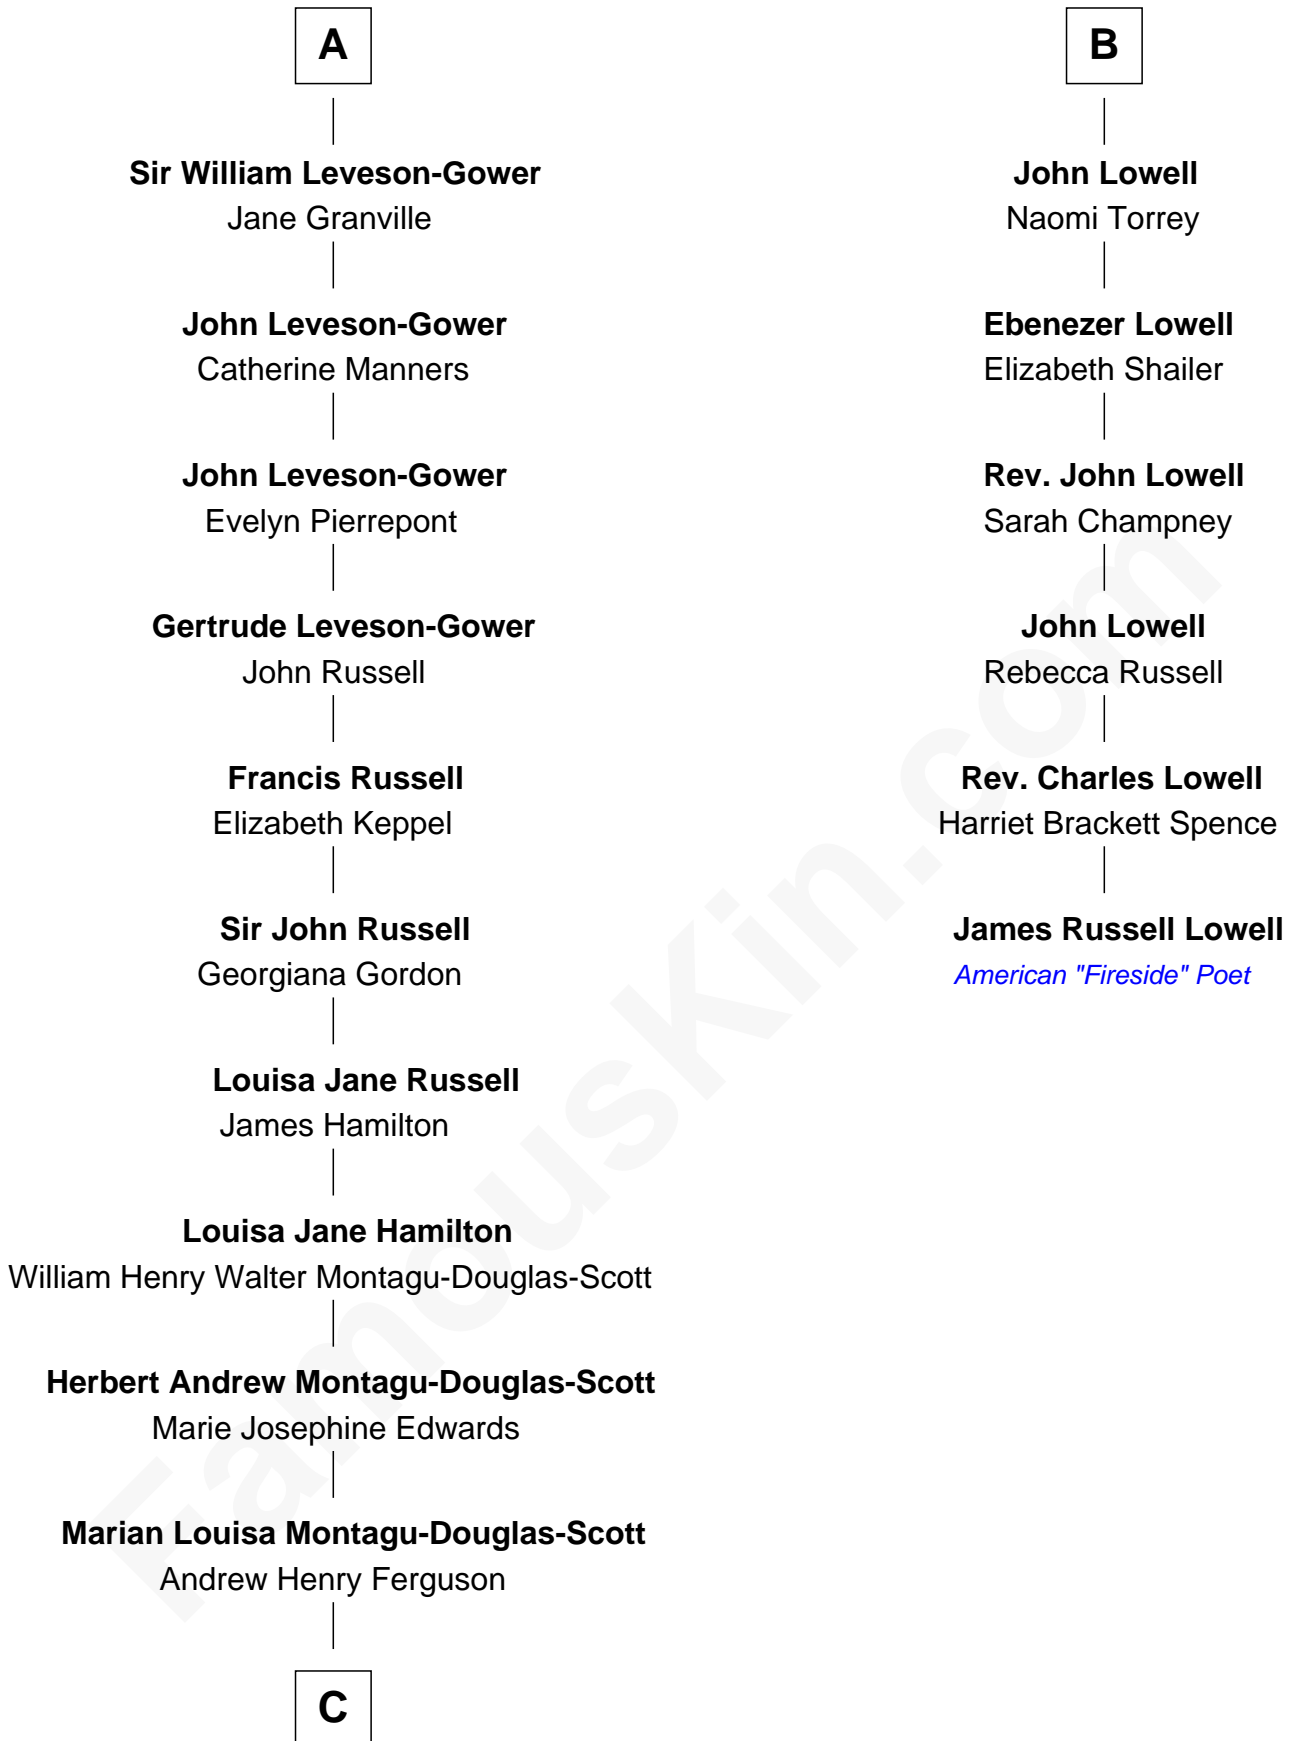

# FamousKin.com Relationship Chart of

**Sarah Ferguson**

*Duchess of York*

12th cousin 6 times removed of

**James Russell Lowell**

*American "Fireside" Poet*

**C**

—  
**Ronald Ivor Ferguson**

Susan Mary Wright

—  
**Sarah Ferguson**

*Duchess of York*

FamousKin.com