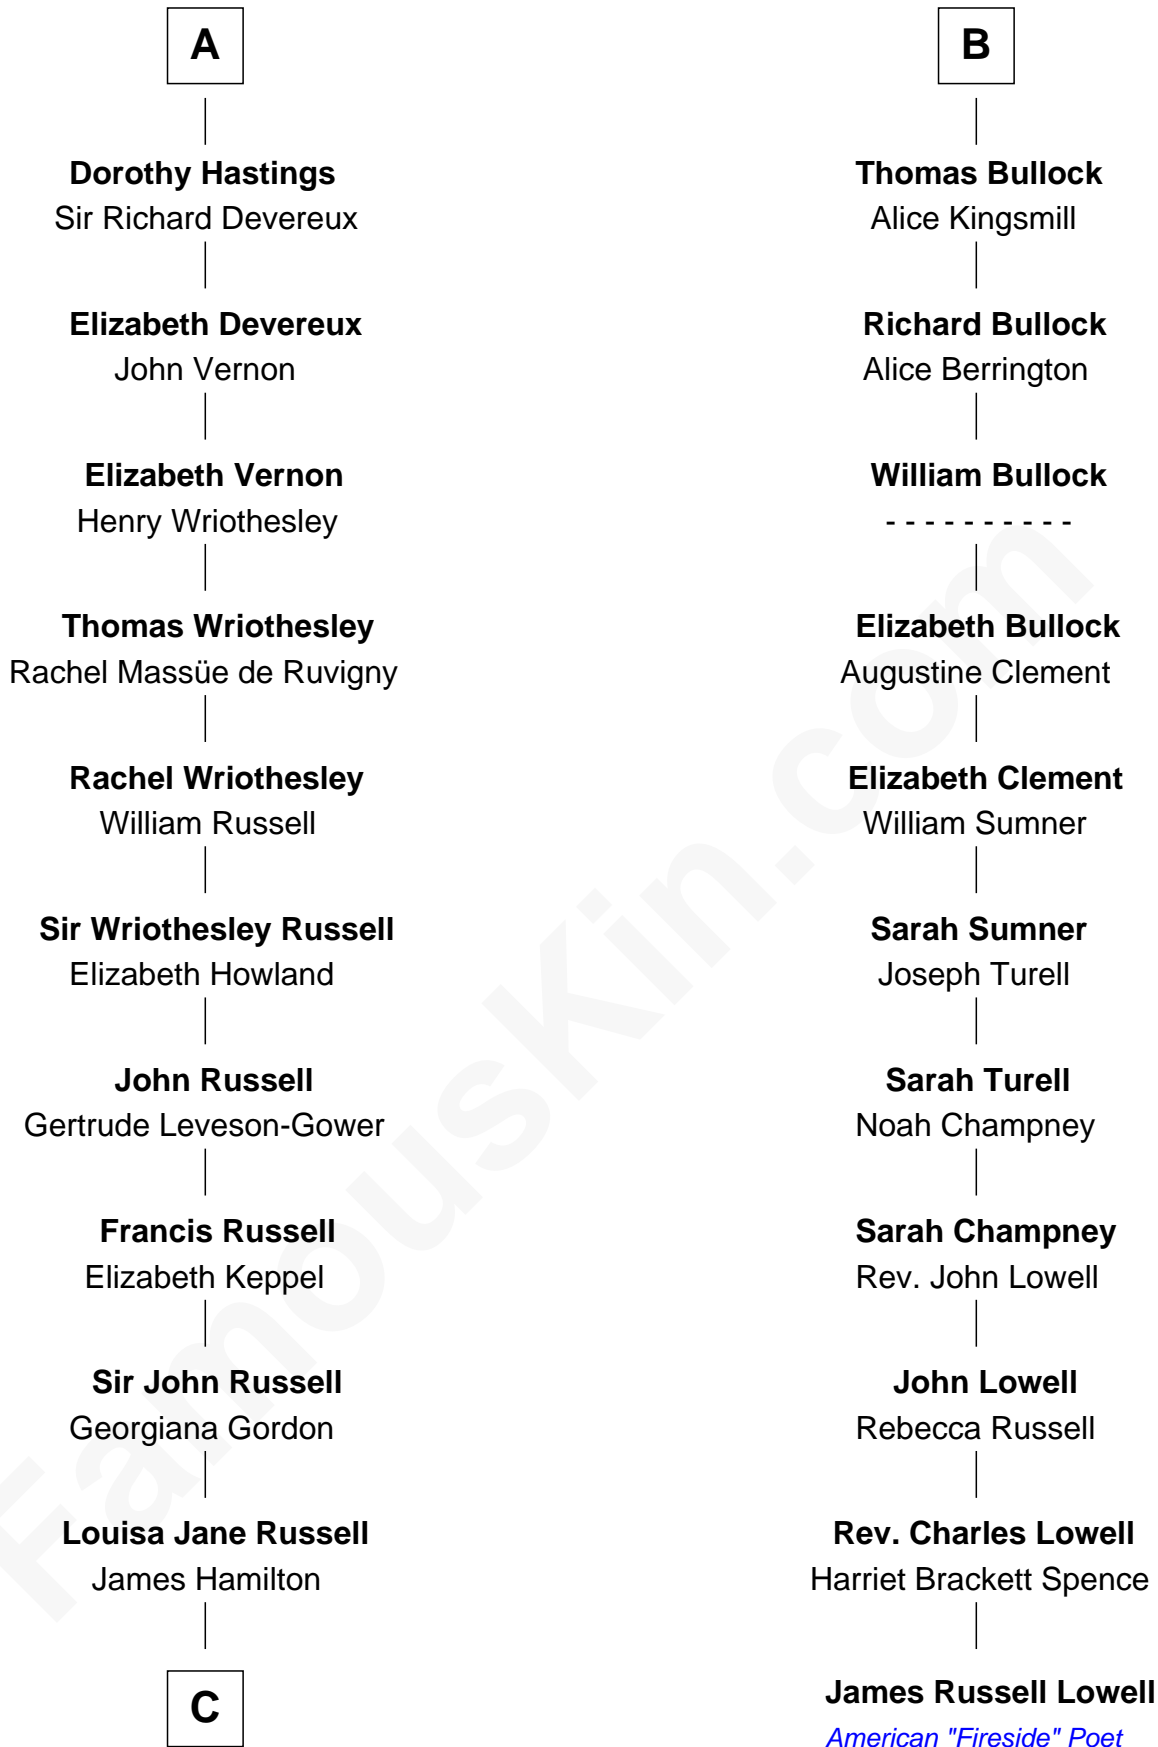

FamousKin.com

Relationship Chart of

Sarah Ferguson

Duchess of York

17th cousin 4 times removed of

James Russell Lowell
American "Fireside" Poet

Hugh le Despencer
Eleanor de Clare

Elizabeth le Despencer
Maurice de Berkeley

Thomas de Berkeley
Margaret de Lisle

Elizabeth de Berkeley
Richard de Beauchamp

Eleanor Beauchamp
Edmund Beaufort

Margaret Beaufort
Humphrey Stafford

Henry Stafford
Catherine Woodville

Anne Stafford
Sir George Hastings

A

Isabel le Despencer
Richard Fitzalan

Sir Edmund Fitzalan
Sibyl de Montagu

Philippe Fitzalan
Sir Richard Sergeaux

Alice Sergeaux
Sir Richard de Vere

Sir John de Vere
Elizabeth Howard

Joan de Vere
Sir William Norreys

Margaret Norreys
Gilbert Bullock

B

C

Louisa Jane Hamilton

William Henry Walter Montagu-Douglas-Scott

Herbert Andrew Montagu-Douglas-Scott

Marie Josephine Edwards

Marian Louisa Montagu-Douglas-Scott