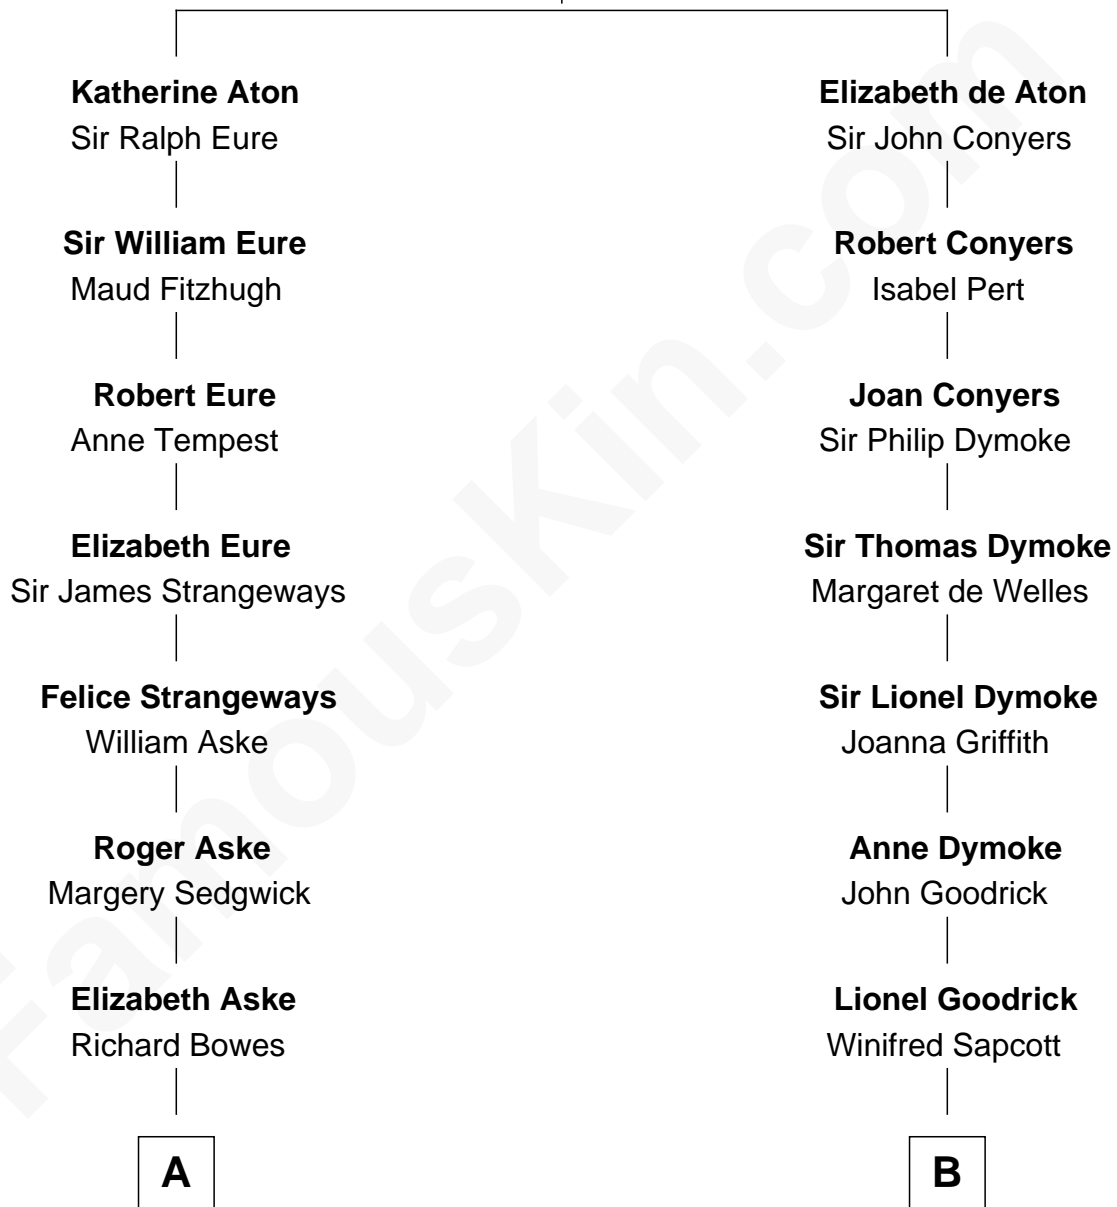

FamousKin.com Relationship Chart of

Sarah Ferguson

Duchess of York

15th cousin 6 times removed of

Ichabod Goodwin

27th Governor of New Hampshire

Sir William de Aton

Isabel de Percy

C

Louisa Jane Hamilton

William Henry Walter Montagu-Douglas-Scott

Herbert Andrew Montagu-Douglas-Scott

Marie Josephine Edwards

Marian Louisa Montagu-Douglas-Scott

Andrew Henry Ferguson

Ronald Ivor Ferguson

Susan Mary Wright

Sarah Ferguson

Duchess of York