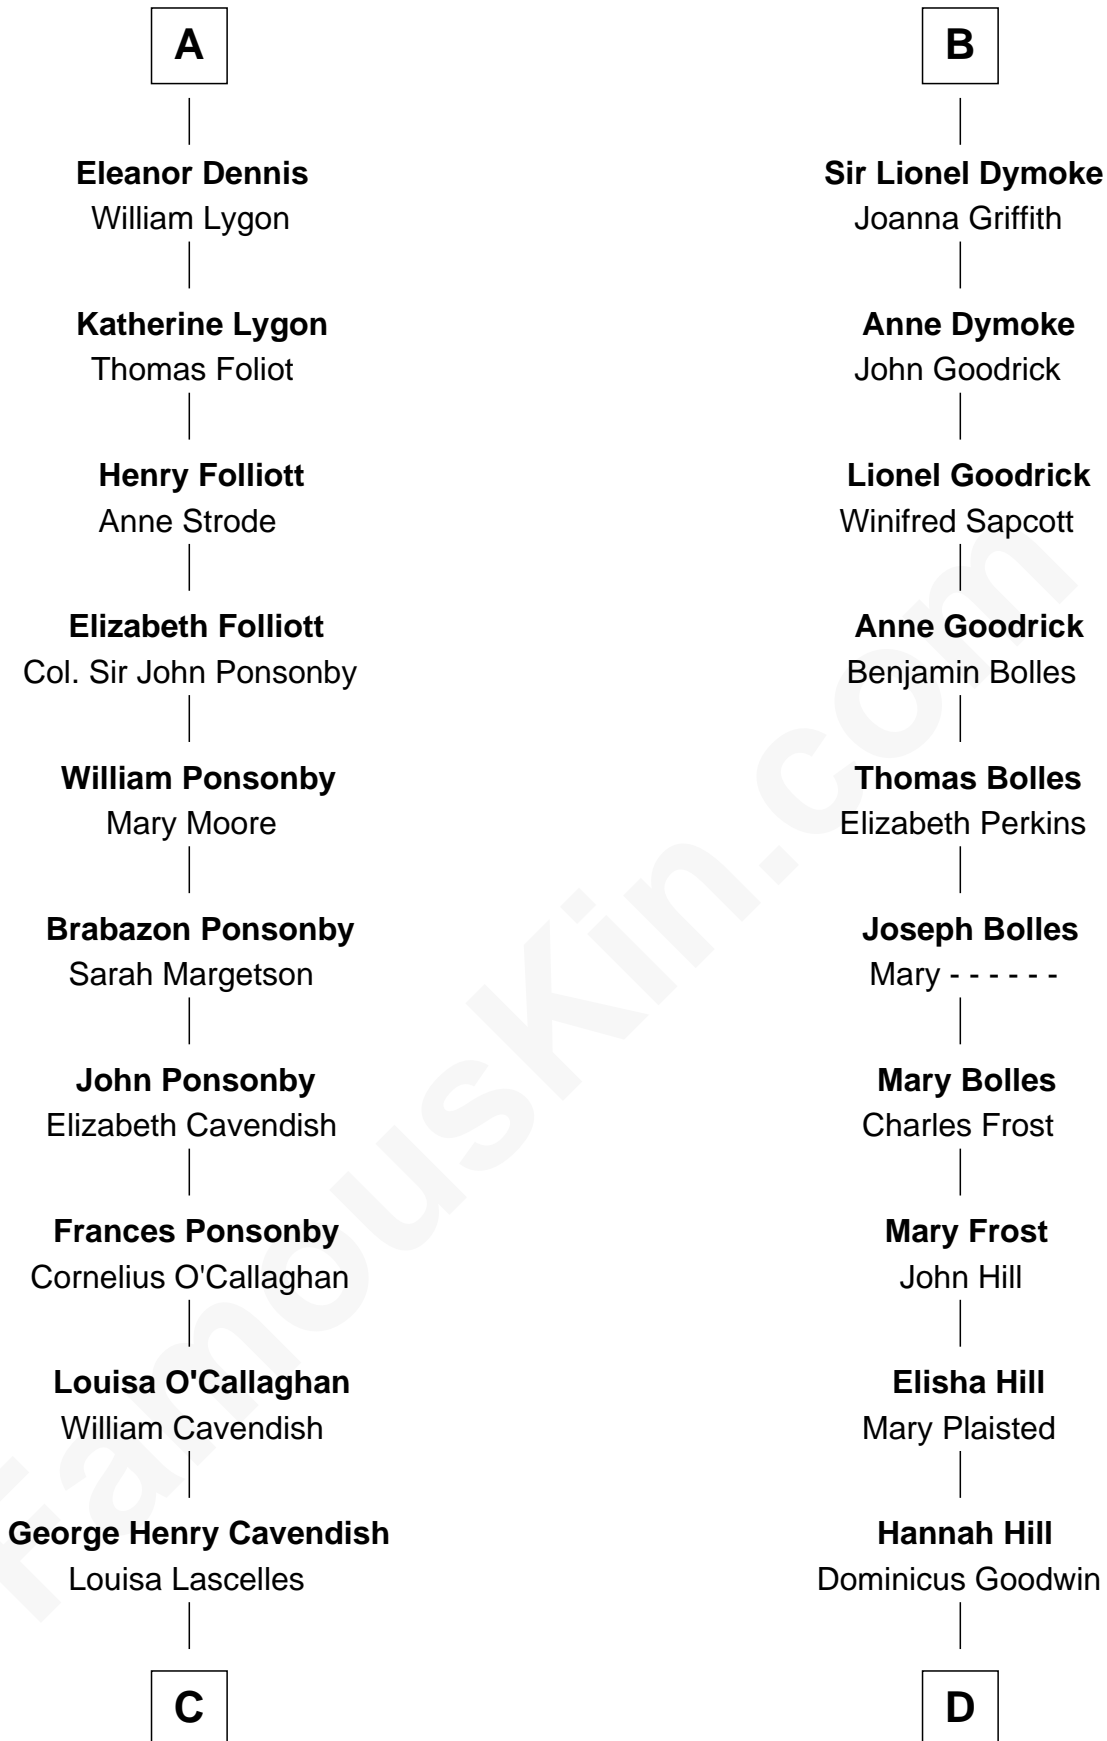

FamousKin.com Relationship Chart of

Sarah Ferguson

Duchess of York

18th cousin 3 times removed of

Ichabod Goodwin

27th Governor of New Hampshire

Gunselm de Badlesmere

C

Susan Henrietta Cavendish

Henry Robert Brand

Margaret Brand

Algernon Francis Holford Ferguson

Andrew Henry Ferguson

Marian Louisa Montagu-Douglas-Scott

Ronald Ivor Ferguson

Susan Mary Wright

Sarah Ferguson

Duchess of York

D

Samuel Goodwin

Anna Thompson Gerrish

Ihabod Goodwin

27th Governor of New Hampshire

FamousKin.com