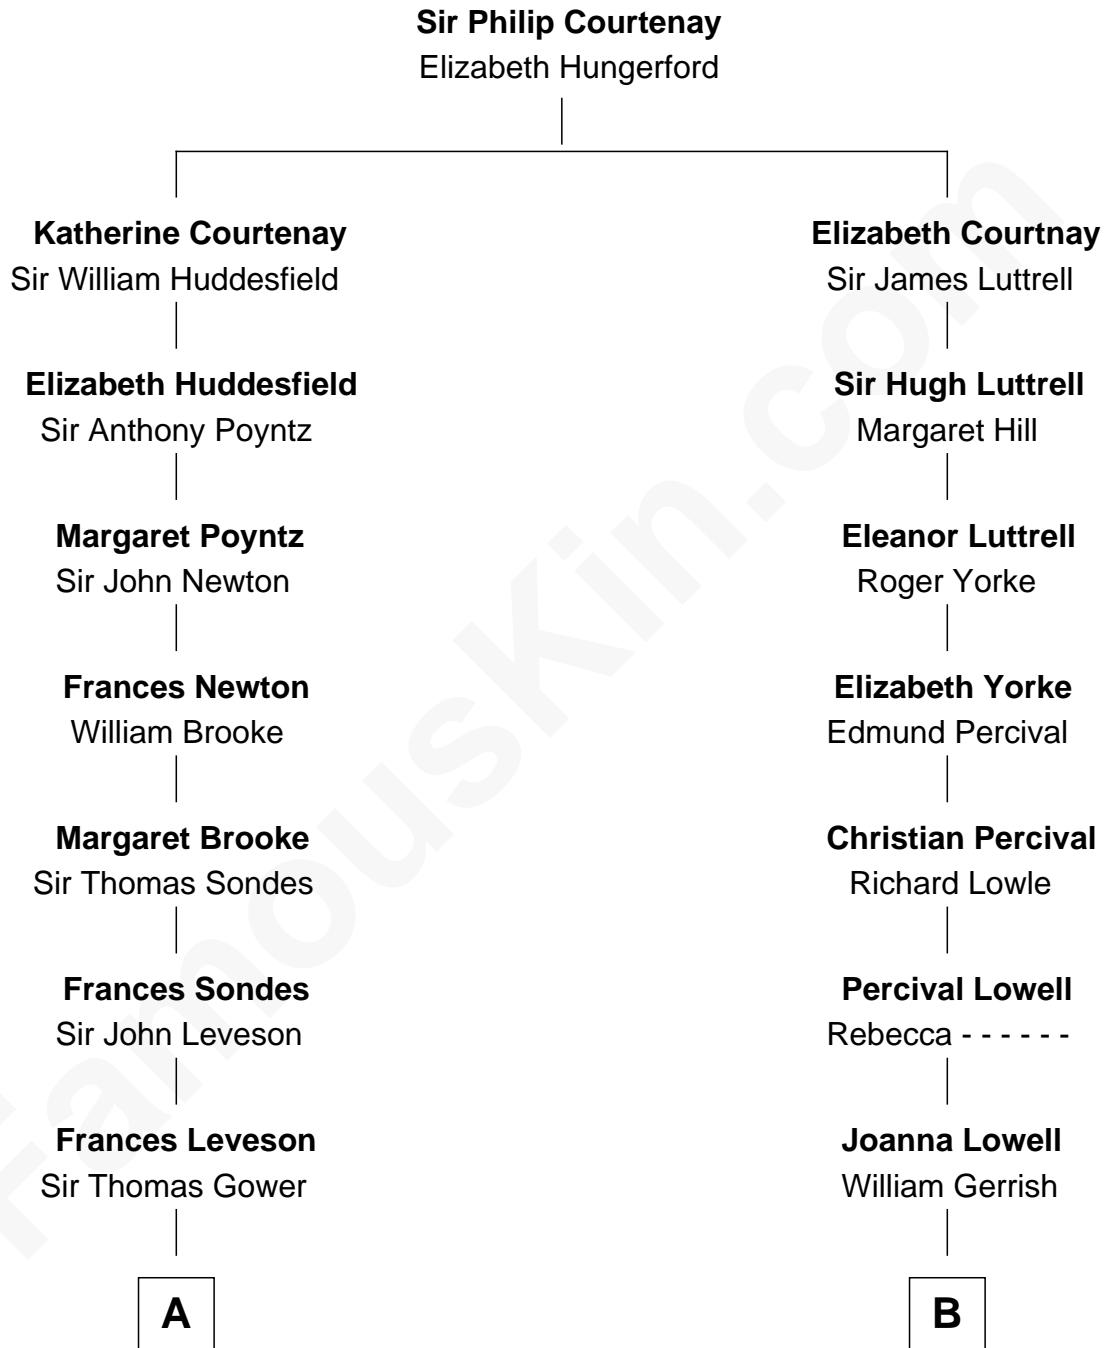

# FamousKin.com Relationship Chart of

**Sarah Ferguson**

*Duchess of York*

11th cousin 7 times removed of

**Ichabod Goodwin**

*27th Governor of New Hampshire*

**C**

—  
**Ronald Ivor Ferguson**

Susan Mary Wright

—  
**Sarah Ferguson**

*Duchess of York*

FamousKin.com