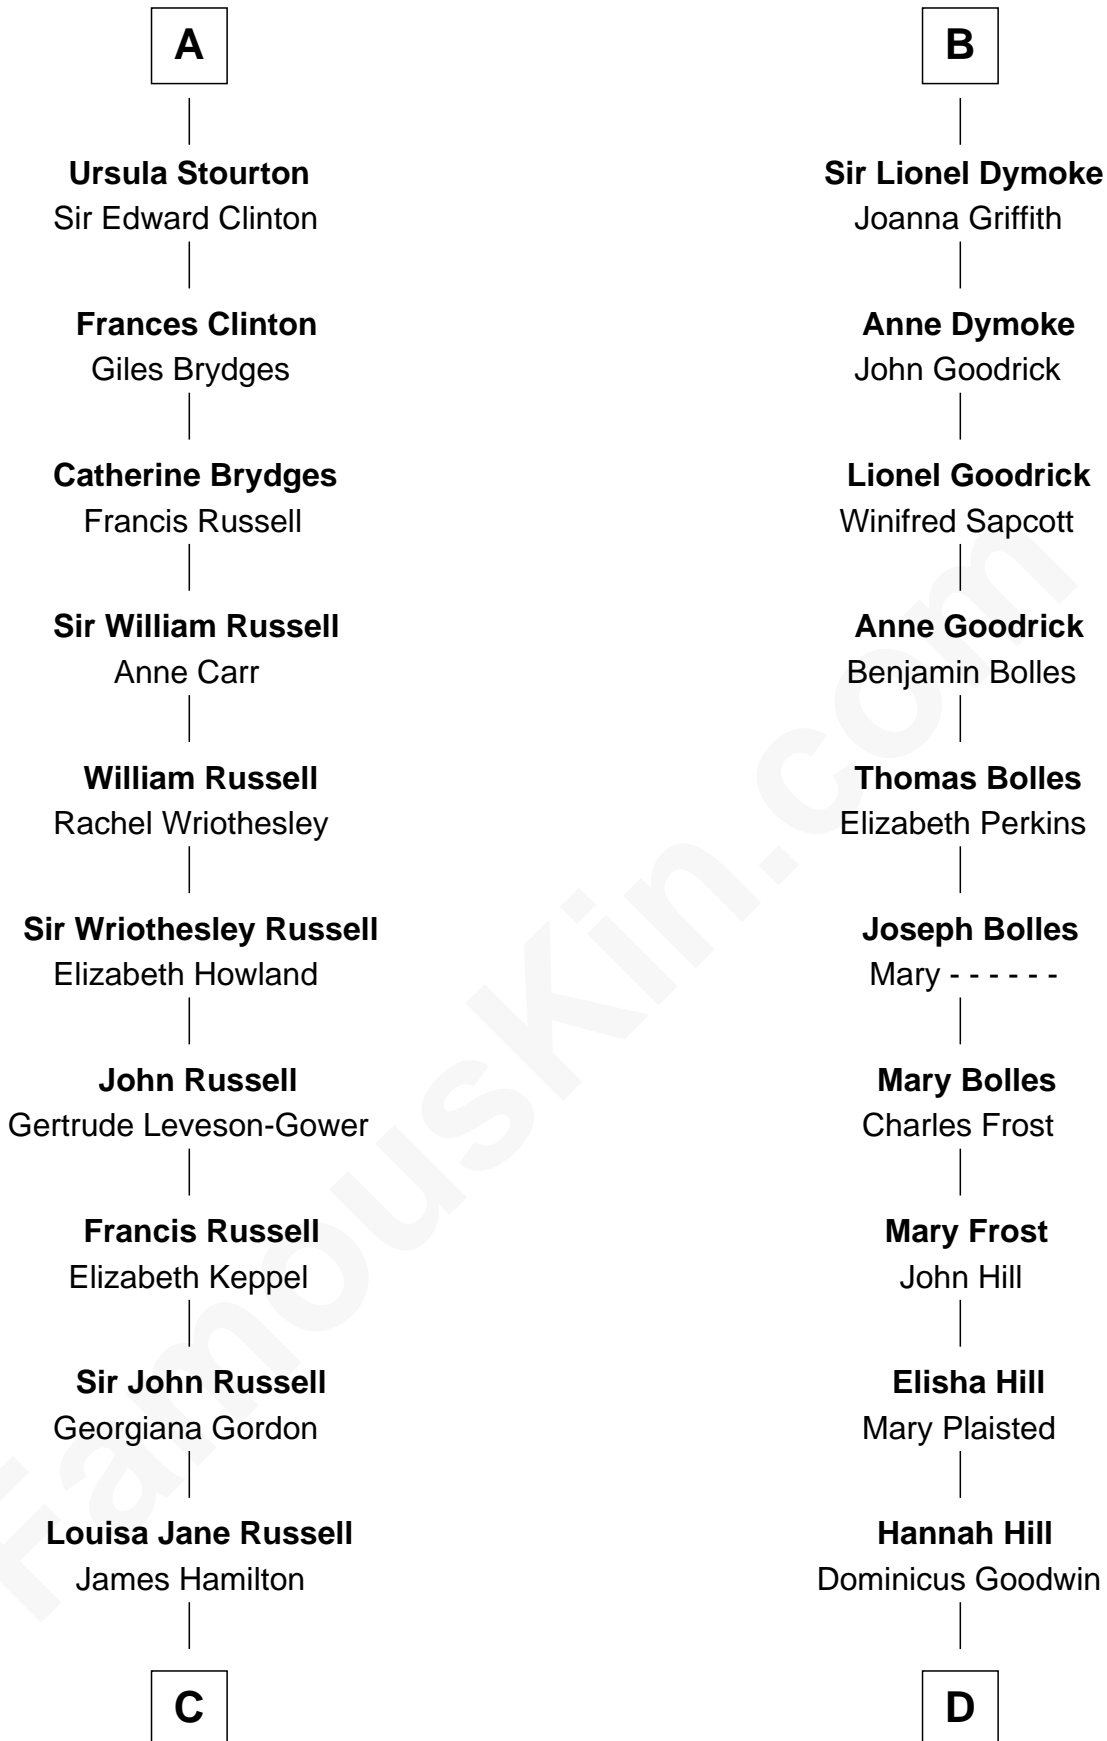

FamousKin.com Relationship Chart of

Sarah Ferguson

Duchess of York

18th cousin 3 times removed of

Ichabod Goodwin

27th Governor of New Hampshire

Eudo la Zouche
Milicent de Cantilupe

Eve la Zouche
Sir Maurice de Berkeley

Thomas de Berkeley
Katherine de Clyvedon

Sir John Berkeley
Elizabeth Betteshorne

Elizabeth Berkeley
Sir John Sutton

Sir John Sutton Dudley
Elizabeth Bramshot

Edmund Dudley
Elizabeth Grey

Elizabeth Dudley
William Stourton

A

Eve la Zouche
Sir Maurice de Berkeley

Isabel de Berkeley
Sir Robert de Clifford

Sir Roger de Clifford
Maud de Beauchamp

Katherine de Clifford
Sir Ralph de Greystoke

Maud de Greystoke
Eudo de Welles

Sir Lionel de Welles
Joan de Waterton

Margaret de Welles
Sir Thomas Dymoke

B

C

Louisa Jane Hamilton

William Henry Walter Montagu-Douglas-Scott

Herbert Andrew Montagu-Douglas-Scott

Marie Josephine Edwards

Marian Louisa Montagu-Douglas-Scott