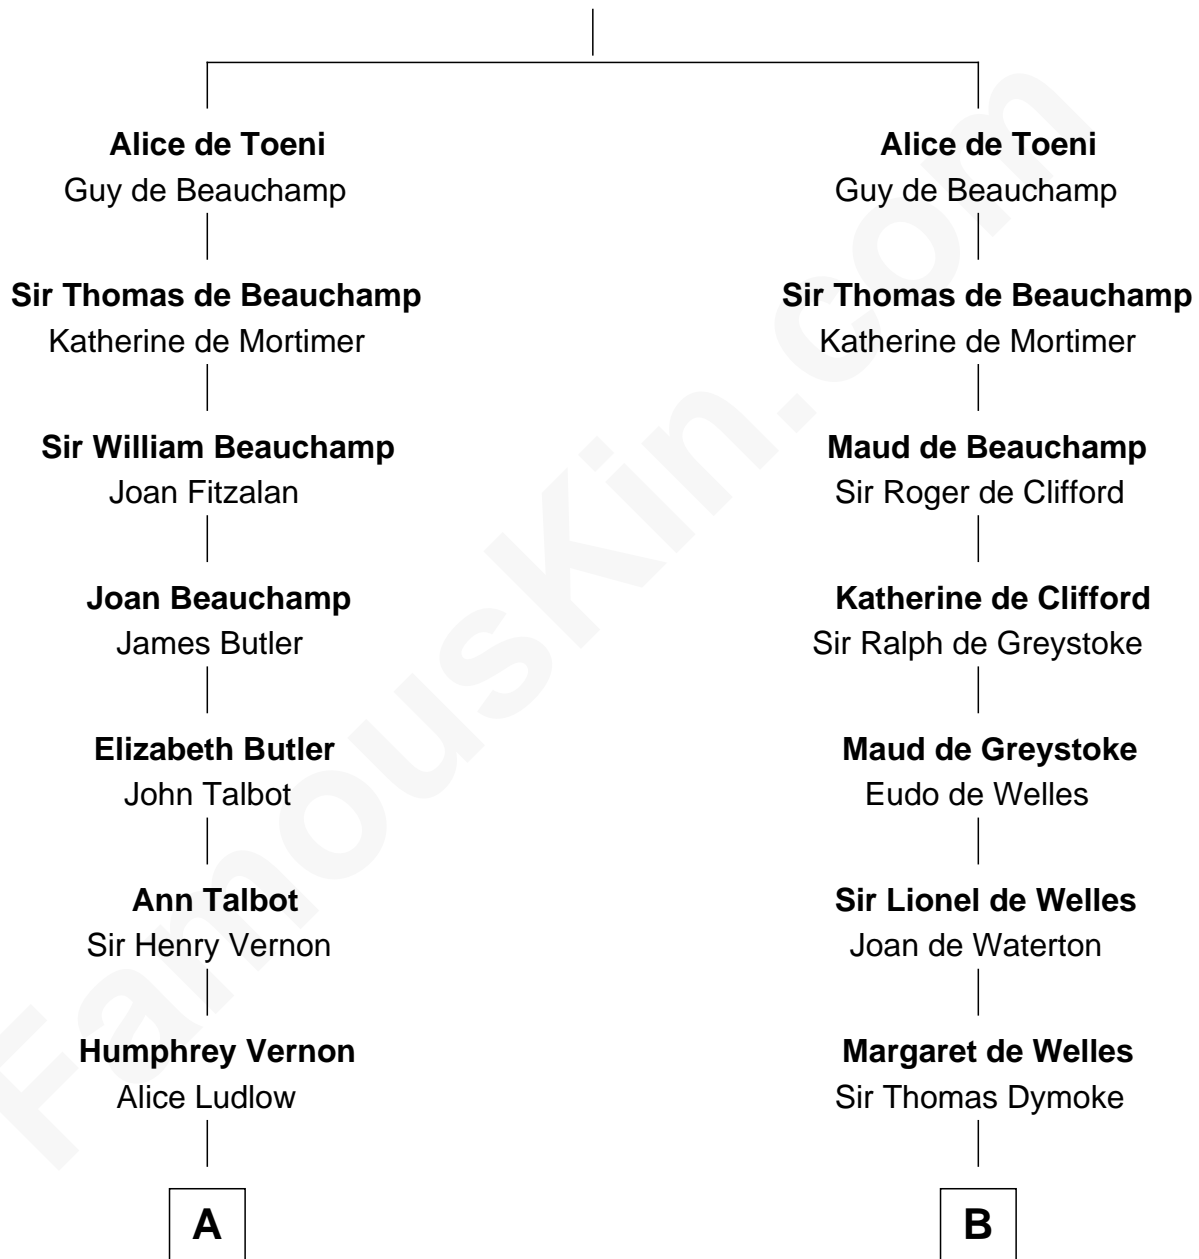

FamousKin.com Relationship Chart of

Sarah Ferguson

Duchess of York

18th cousin 3 times removed of

Ichabod Goodwin

27th Governor of New Hampshire

Ralph VII de Toeni

Mary - - - - -

C

Louisa Jane Hamilton

William Henry Walter Montagu-Douglas-Scott

Herbert Andrew Montagu-Douglas-Scott

Marie Josephine Edwards

Marian Louisa Montagu-Douglas-Scott

Andrew Henry Ferguson

Ronald Ivor Ferguson

Susan Mary Wright

Sarah Ferguson

Duchess of York

D

Samuel Goodwin

Anna Thompson Gerrish

Ihabod Goodwin

27th Governor of New Hampshire