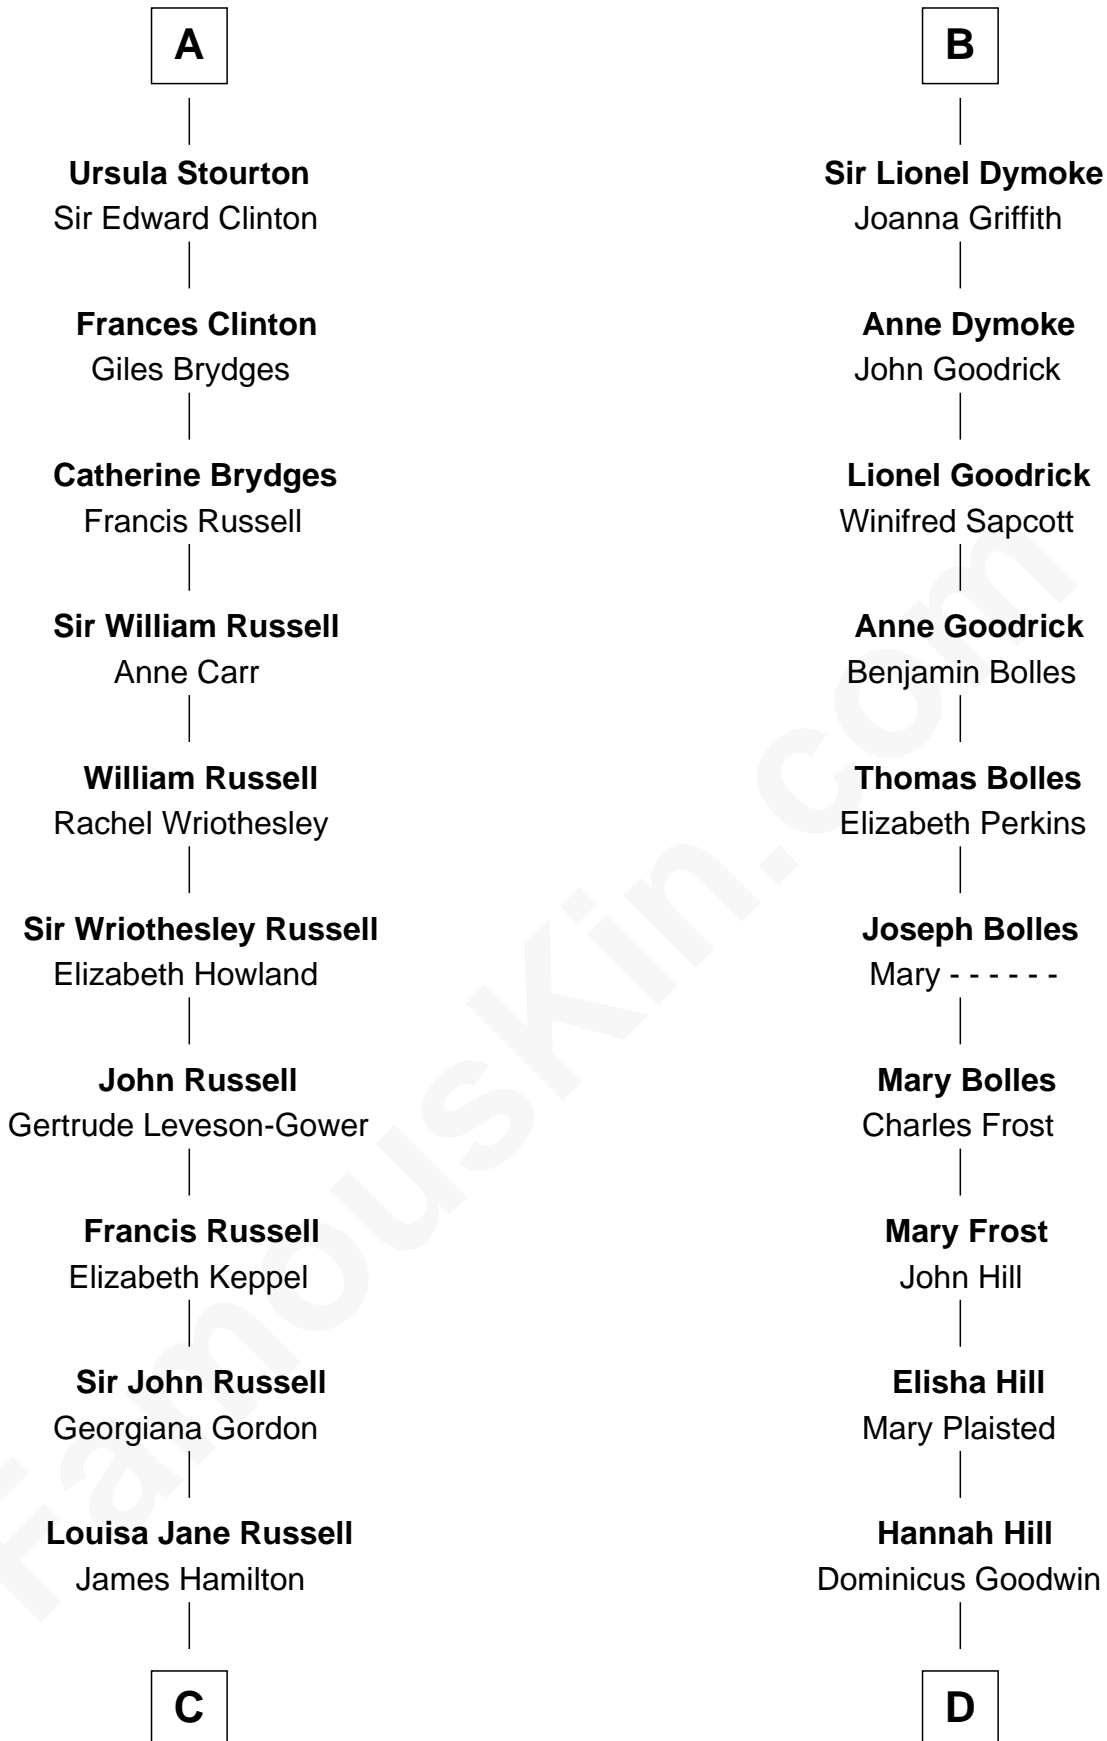

FamousKin.com Relationship Chart of

Sarah Ferguson

Duchess of York

18th cousin 3 times removed of

Ichabod Goodwin

27th Governor of New Hampshire

Sir Thomas de Berkeley

Joan de Ferrers

Eve la Zouche

Isabel de Berkeley

Sir Robert de Clifford

Sir Roger de Clifford

Maud de Beauchamp

Katherine de Clifford

Sir Ralph de Greystoke

Maud de Greystoke

Eudo de Welles

Sir Lionel de Welles

Joan de Waterton

Margaret de Welles

Sir Thomas Dymoke

B

C

Louisa Jane Hamilton

William Henry Walter Montagu-Douglas-Scott

Herbert Andrew Montagu-Douglas-Scott

Marie Josephine Edwards

Marian Louisa Montagu-Douglas-Scott

Andrew Henry Ferguson

Ronald Ivor Ferguson

Susan Mary Wright

Sarah Ferguson