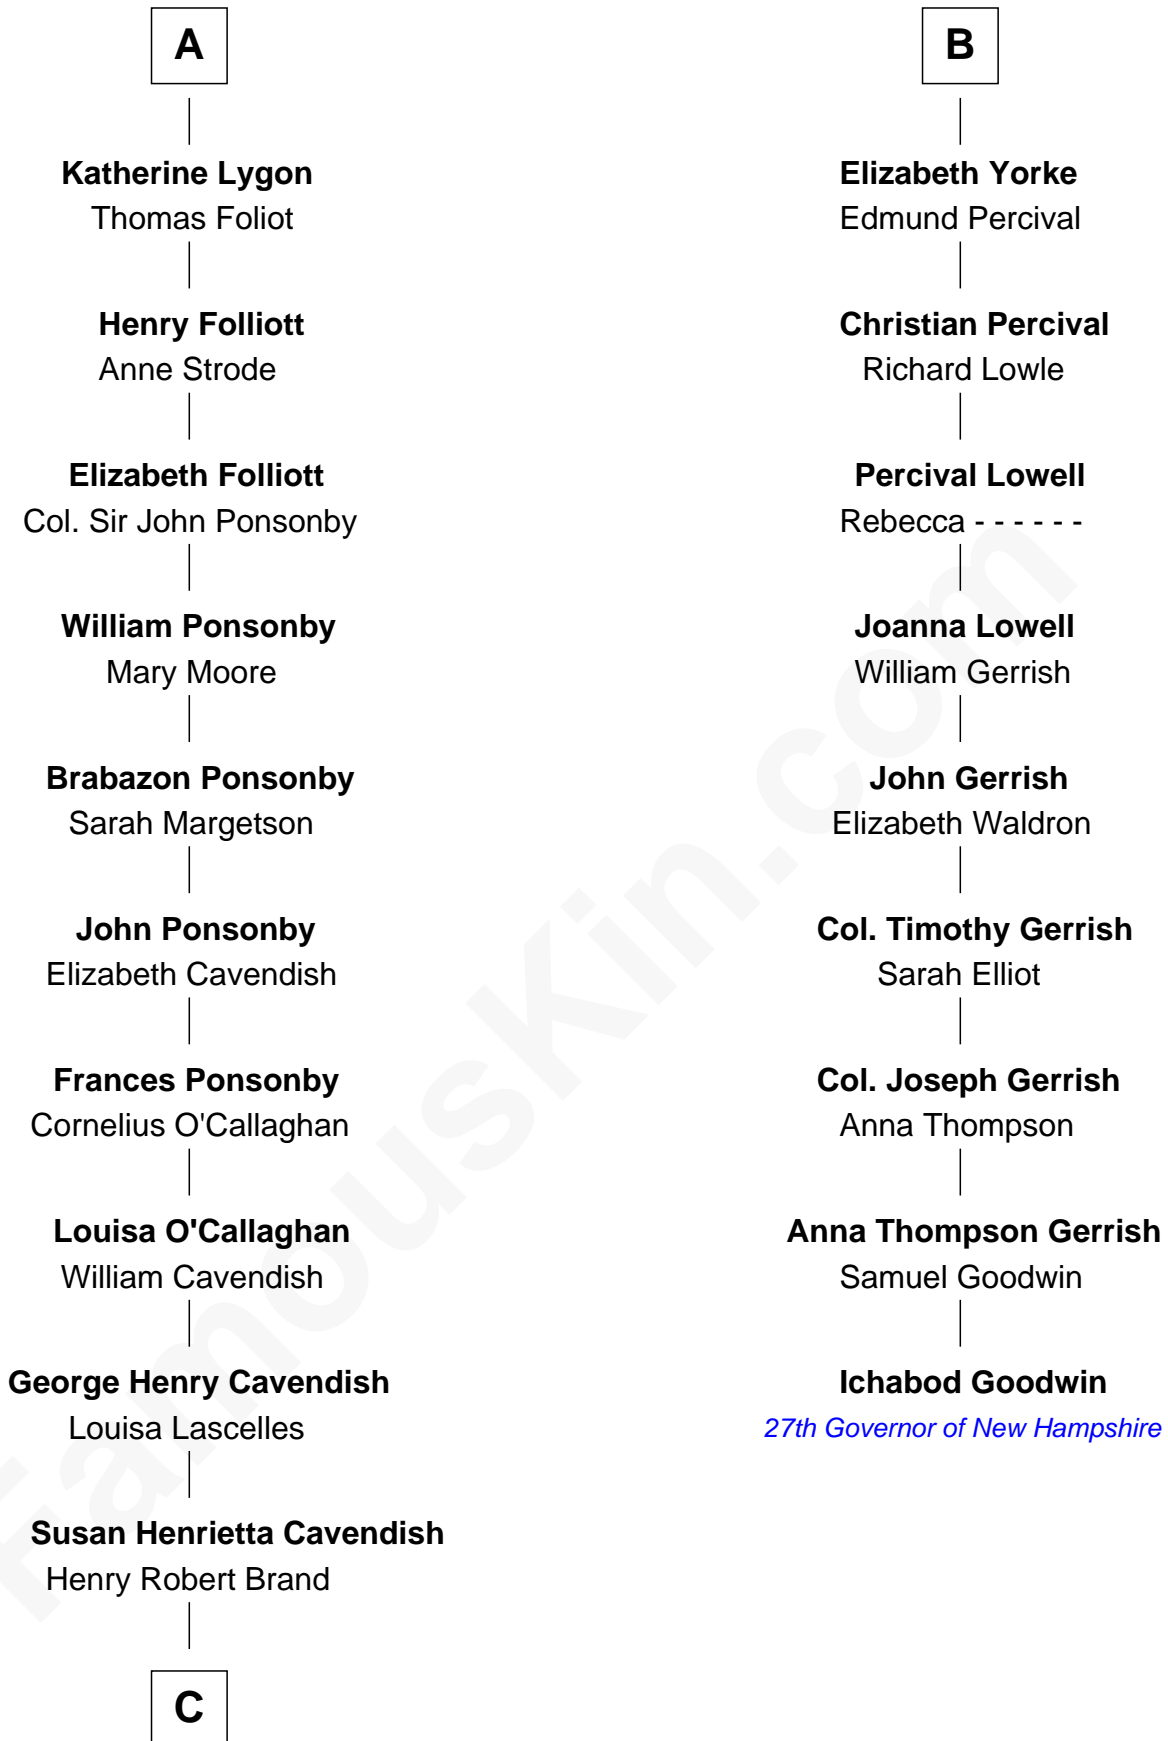

FamousKin.com Relationship Chart of

Sarah Ferguson

Duchess of York

15th cousin 5 times removed of

Ichabod Goodwin

27th Governor of New Hampshire

Humphrey de Bohun

Elizabeth Plantagenet

Sir William de Bohun
Elizabeth de Badlesmere

Elizabeth de Bohun
Sir Richard Fitzalan

Elizabeth Fitzalan
Sir Thomas Mowbray

Isabel Mowbray
Sir James Berkeley

Maurice Berkeley
Isabel Mead

Anne Berkeley
Sir William Dennis

Eleanor Dennis
William Lygon

A

Margaret de Bohun
Sir Hugh de Courtnay

Elizabeth de Courtnay
Sir Andrew Luttrell

Sir Hugh Luttrell
Catherine de Beaumont

Sir John Luttrell
Margaret Touchet

Sir James Luttrell
Elizabeth Courtnay

Sir Hugh Luttrell
Margaret Hill

Eleanor Luttrell
Roger Yorke

B

C

—
Margaret Brand

Algernon Francis Holford Ferguson

—
Andrew Henry Ferguson

Marian Louisa Montagu-Douglas-Scott