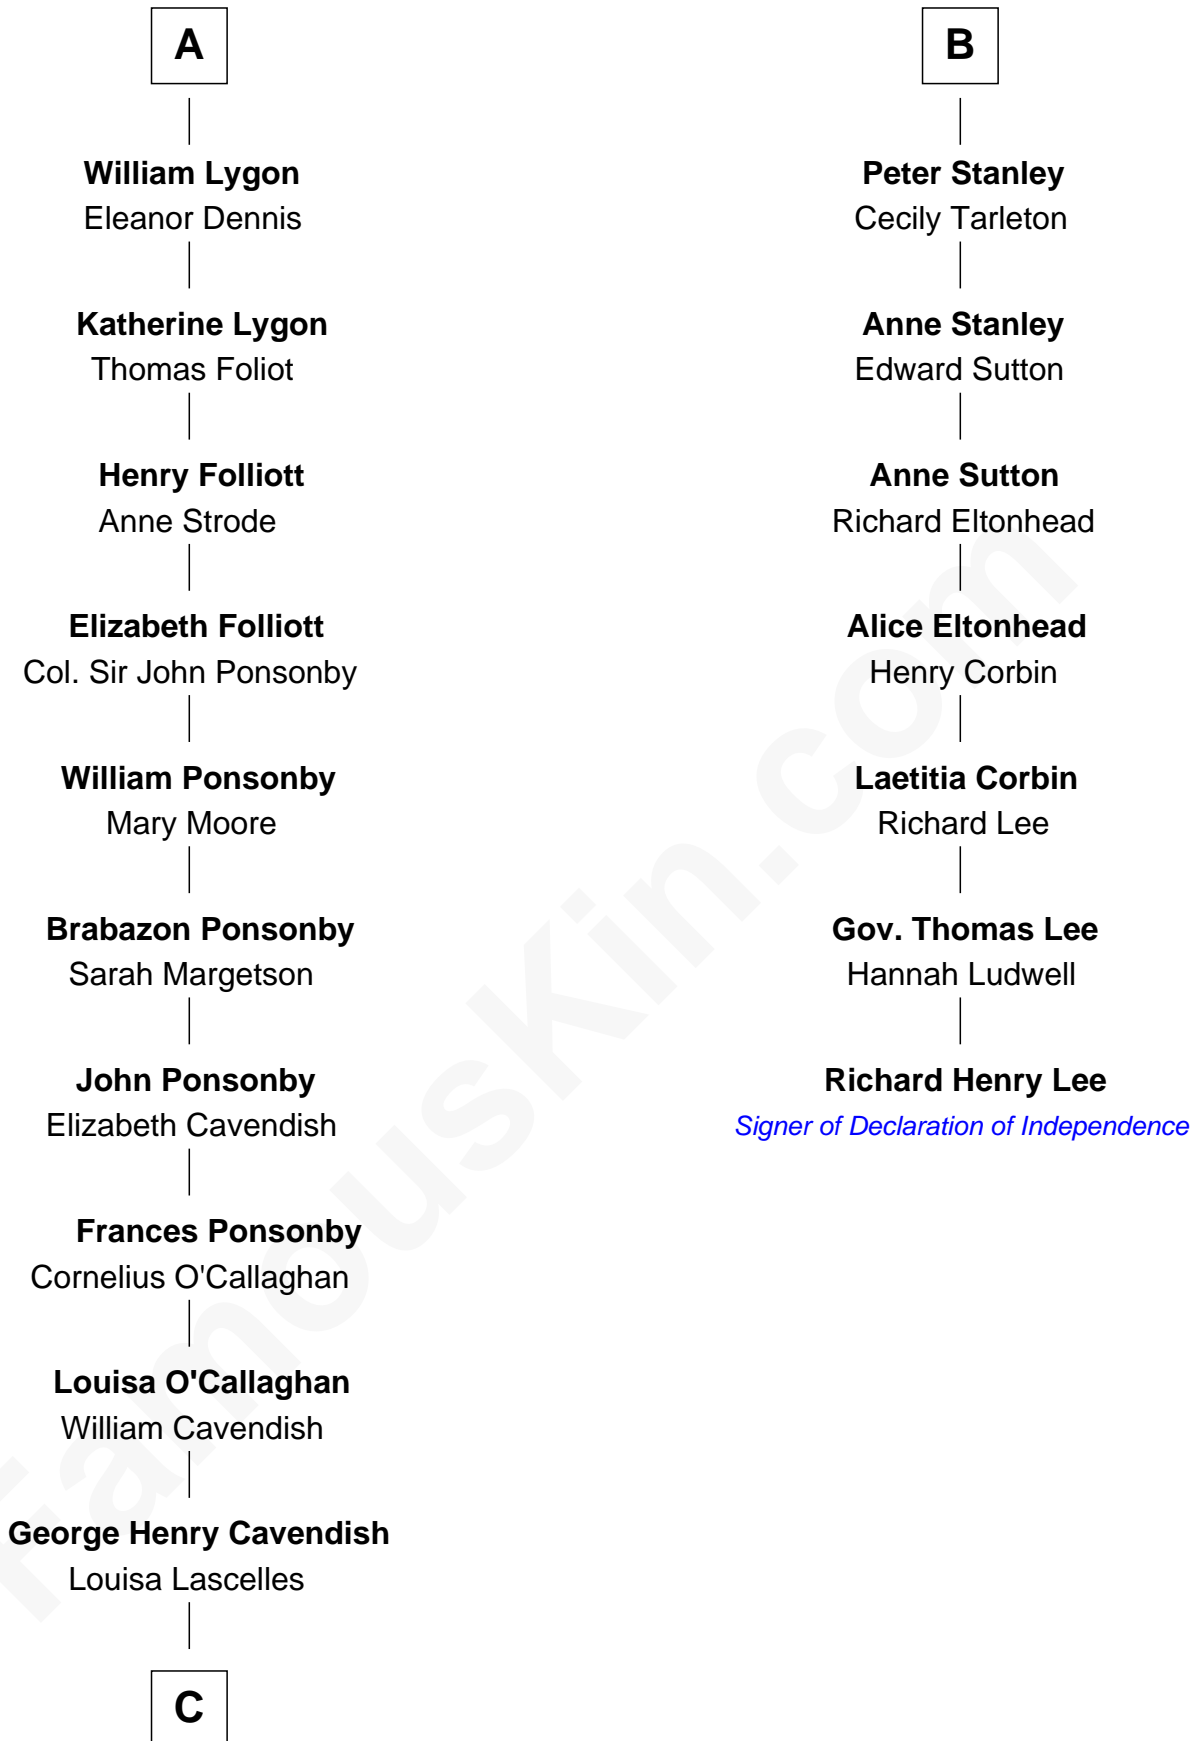

FamousKin.com Relationship Chart of

Sarah Ferguson

Duchess of York

13th cousin 8 times removed of

Richard Henry Lee

Signer of the Declaration of Independence

Katherine de Hastang

Ralph de Stafford

C

—
Susan Henrietta Cavendish

Henry Robert Brand

—
Margaret Brand

Algernon Francis Holford Ferguson

—
Andrew Henry Ferguson

Marian Louisa Montagu-Douglas-Scott

—
Ronald Ivor Ferguson

Susan Mary Wright

—
Sarah Ferguson

Duchess of York