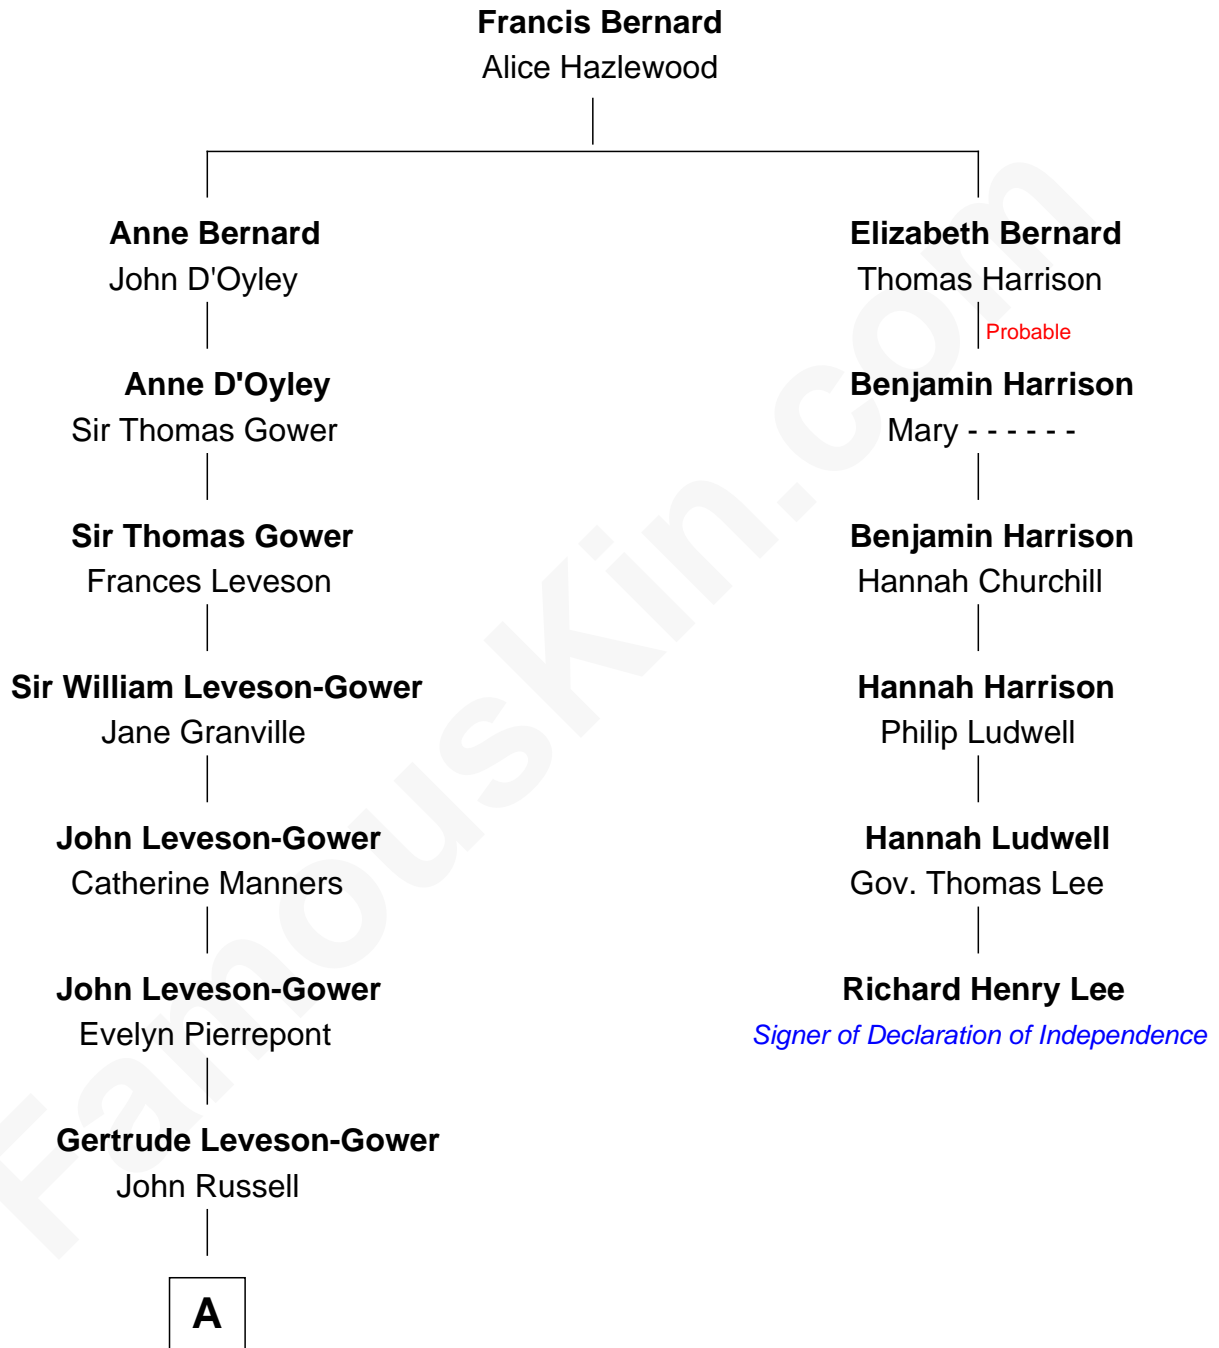

# FamousKin.com Relationship Chart of

**Sarah Ferguson**

*Duchess of York*

5th cousin 9 times removed of

**Richard Henry Lee**

*Signer of the Declaration of Independence*

**A**

**Francis Russell**

Elizabeth Keppel

**Sir John Russell**

Georgiana Gordon

**Louisa Jane Russell**

James Hamilton

**Louisa Jane Hamilton**

William Henry Walter Montagu-Douglas-Scott

**Herbert Andrew Montagu-Douglas-Scott**

Marie Josephine Edwards

**Marian Louisa Montagu-Douglas-Scott**

Andrew Henry Ferguson

**Ronald Ivor Ferguson**

Susan Mary Wright

**Sarah Ferguson**

*Duchess of York*