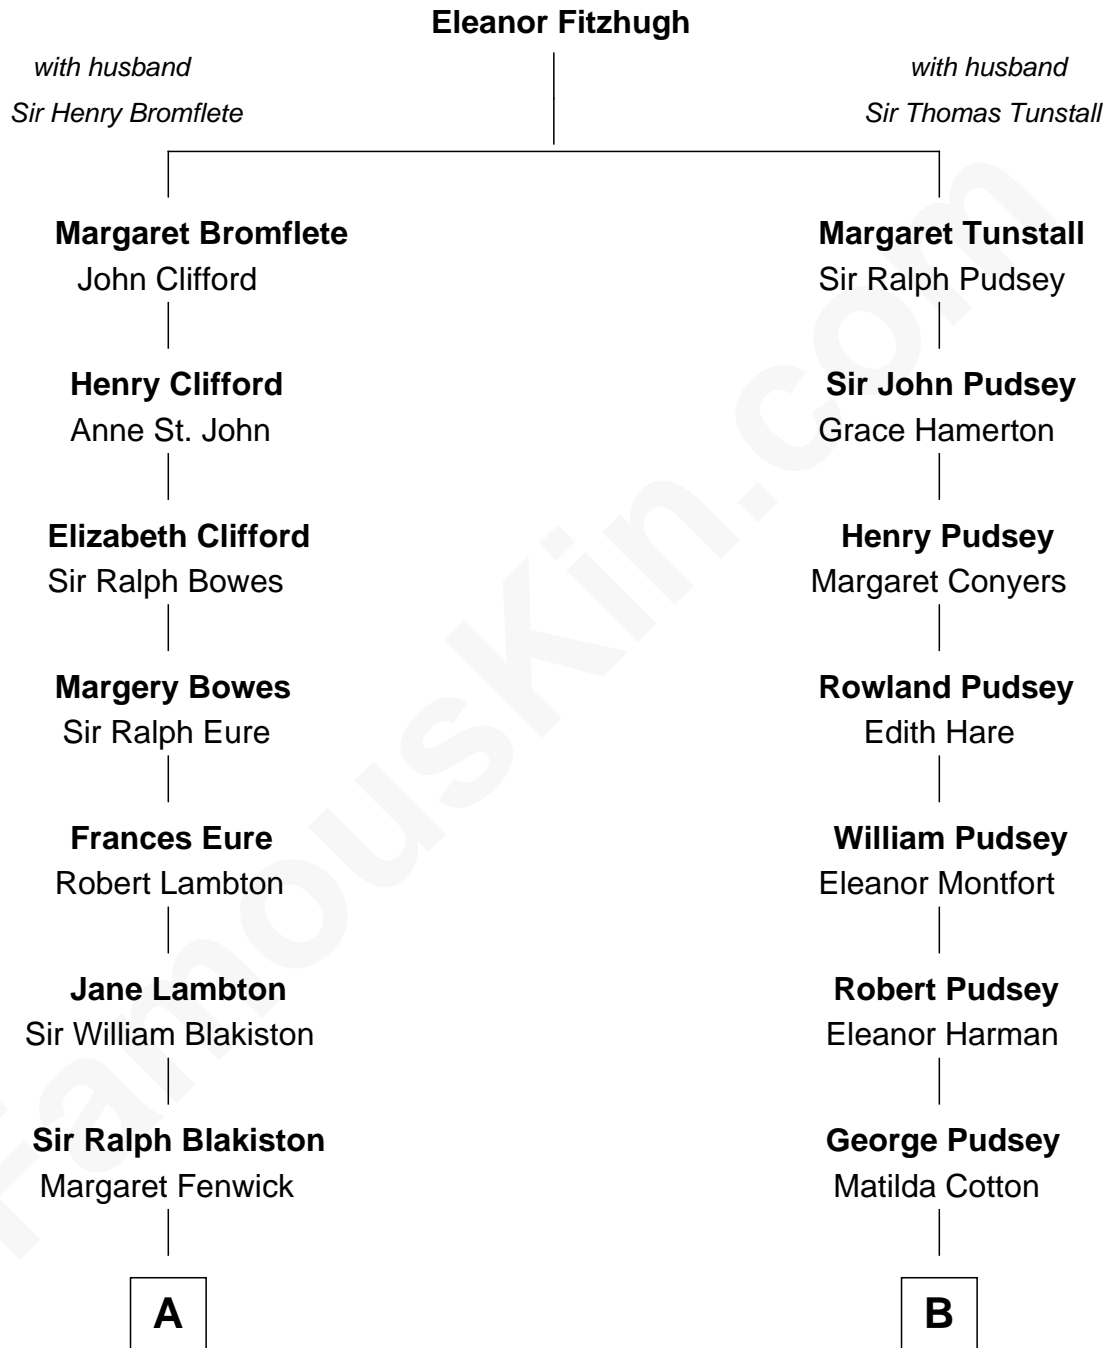

FamousKin.com

Relationship Chart of

Sarah Ferguson

Duchess of York

12th cousin 7 times removed of

Richard Henry Lee
Signer of the Declaration of Independence

A

Sir Francis Blakiston