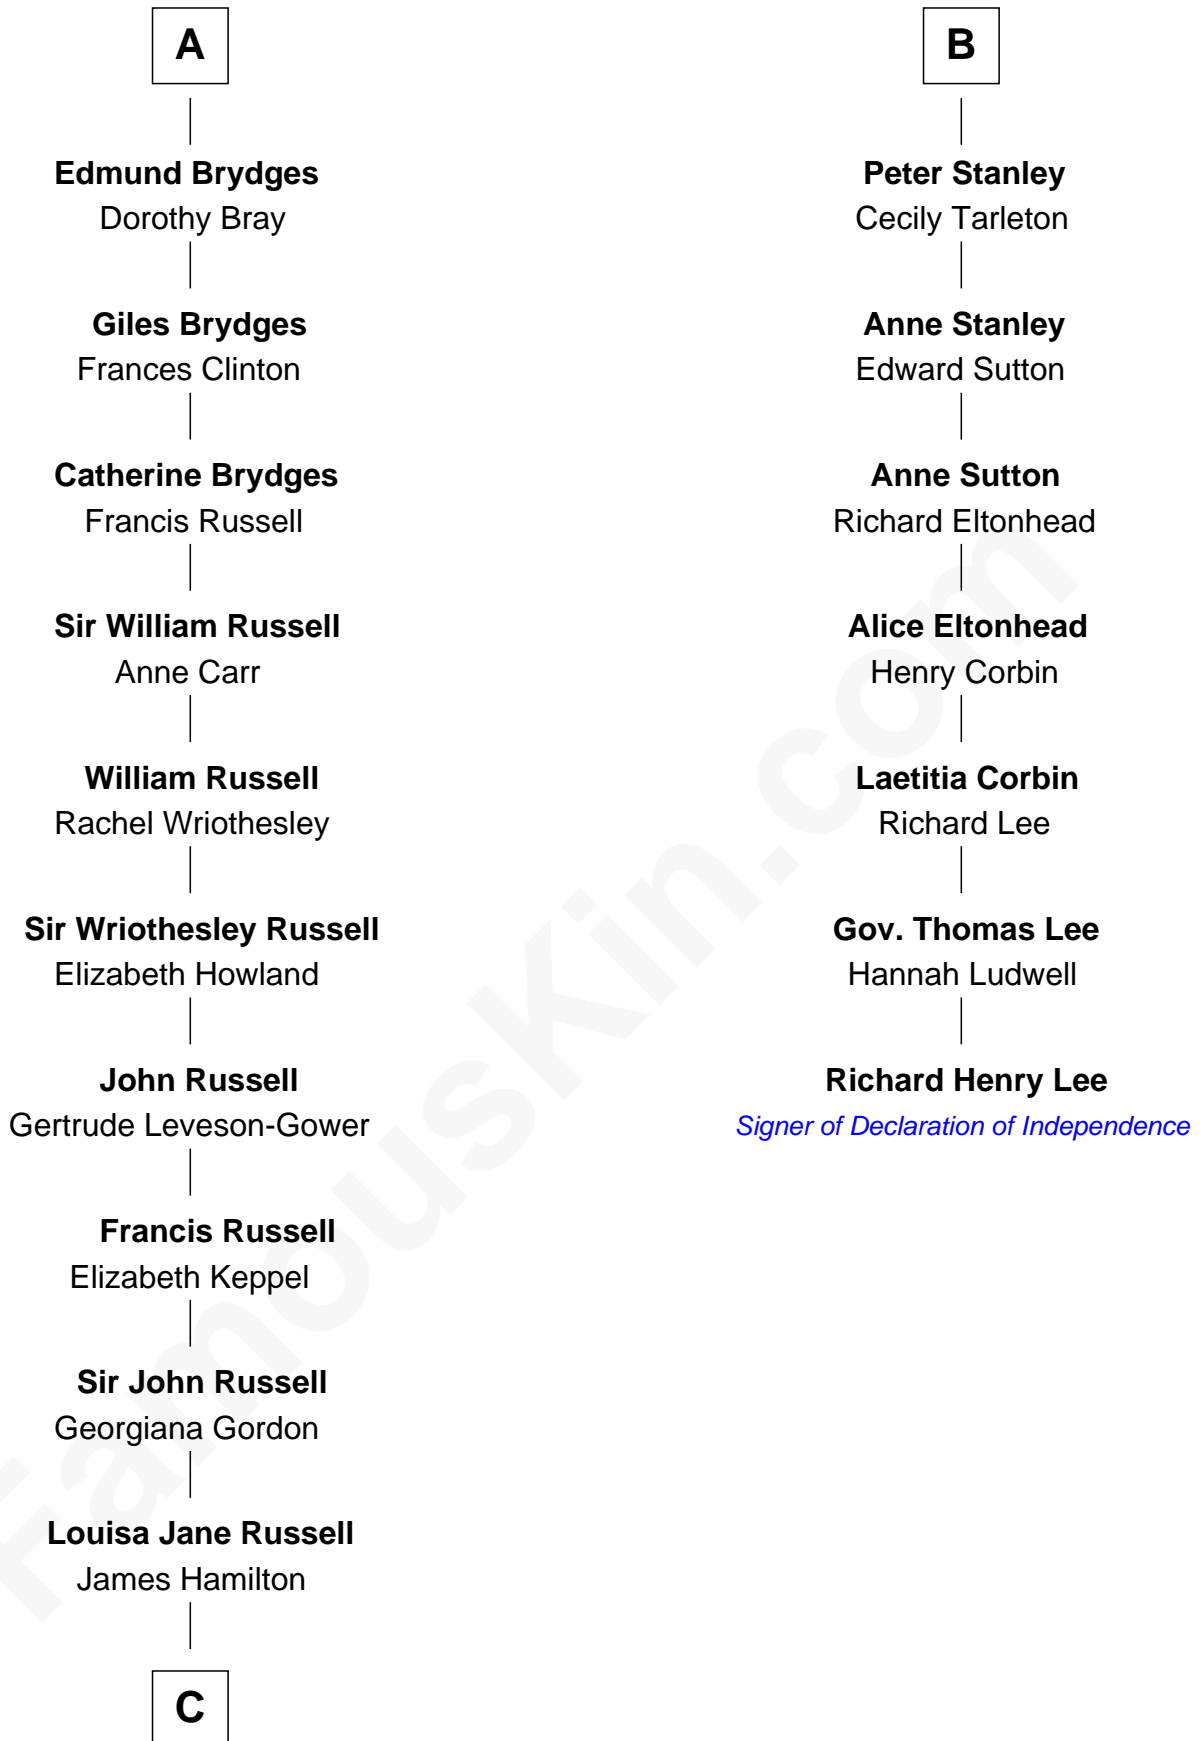

# FamousKin.com Relationship Chart of

**Sarah Ferguson**

*Duchess of York*

13th cousin 8 times removed of

**Richard Henry Lee**

*Signer of the Declaration of Independence*

**Sir Robert de Holland**

Maude la Zouche

Sir Thomas de Swinerton

**Sir Robert de Swinerton**

Elizabeth de Beke

**Maud de Swinerton**

Sir John Savage

**Mary Savage**

William Stanley

**William Stanley**

Alice Hoghton

**Sir William Stanley**

Agnes Grosvenor

**Sir William Stanley**

Anne Harington

**B**

**C**

**Louisa Jane Hamilton**

William Henry Walter Montagu-Douglas-Scott

**Herbert Andrew Montagu-Douglas-Scott**

Marie Josephine Edwards

**Marian Louisa Montagu-Douglas-Scott**

Andrew Henry Ferguson

**Ronald Ivor Ferguson**

Susan Mary Wright