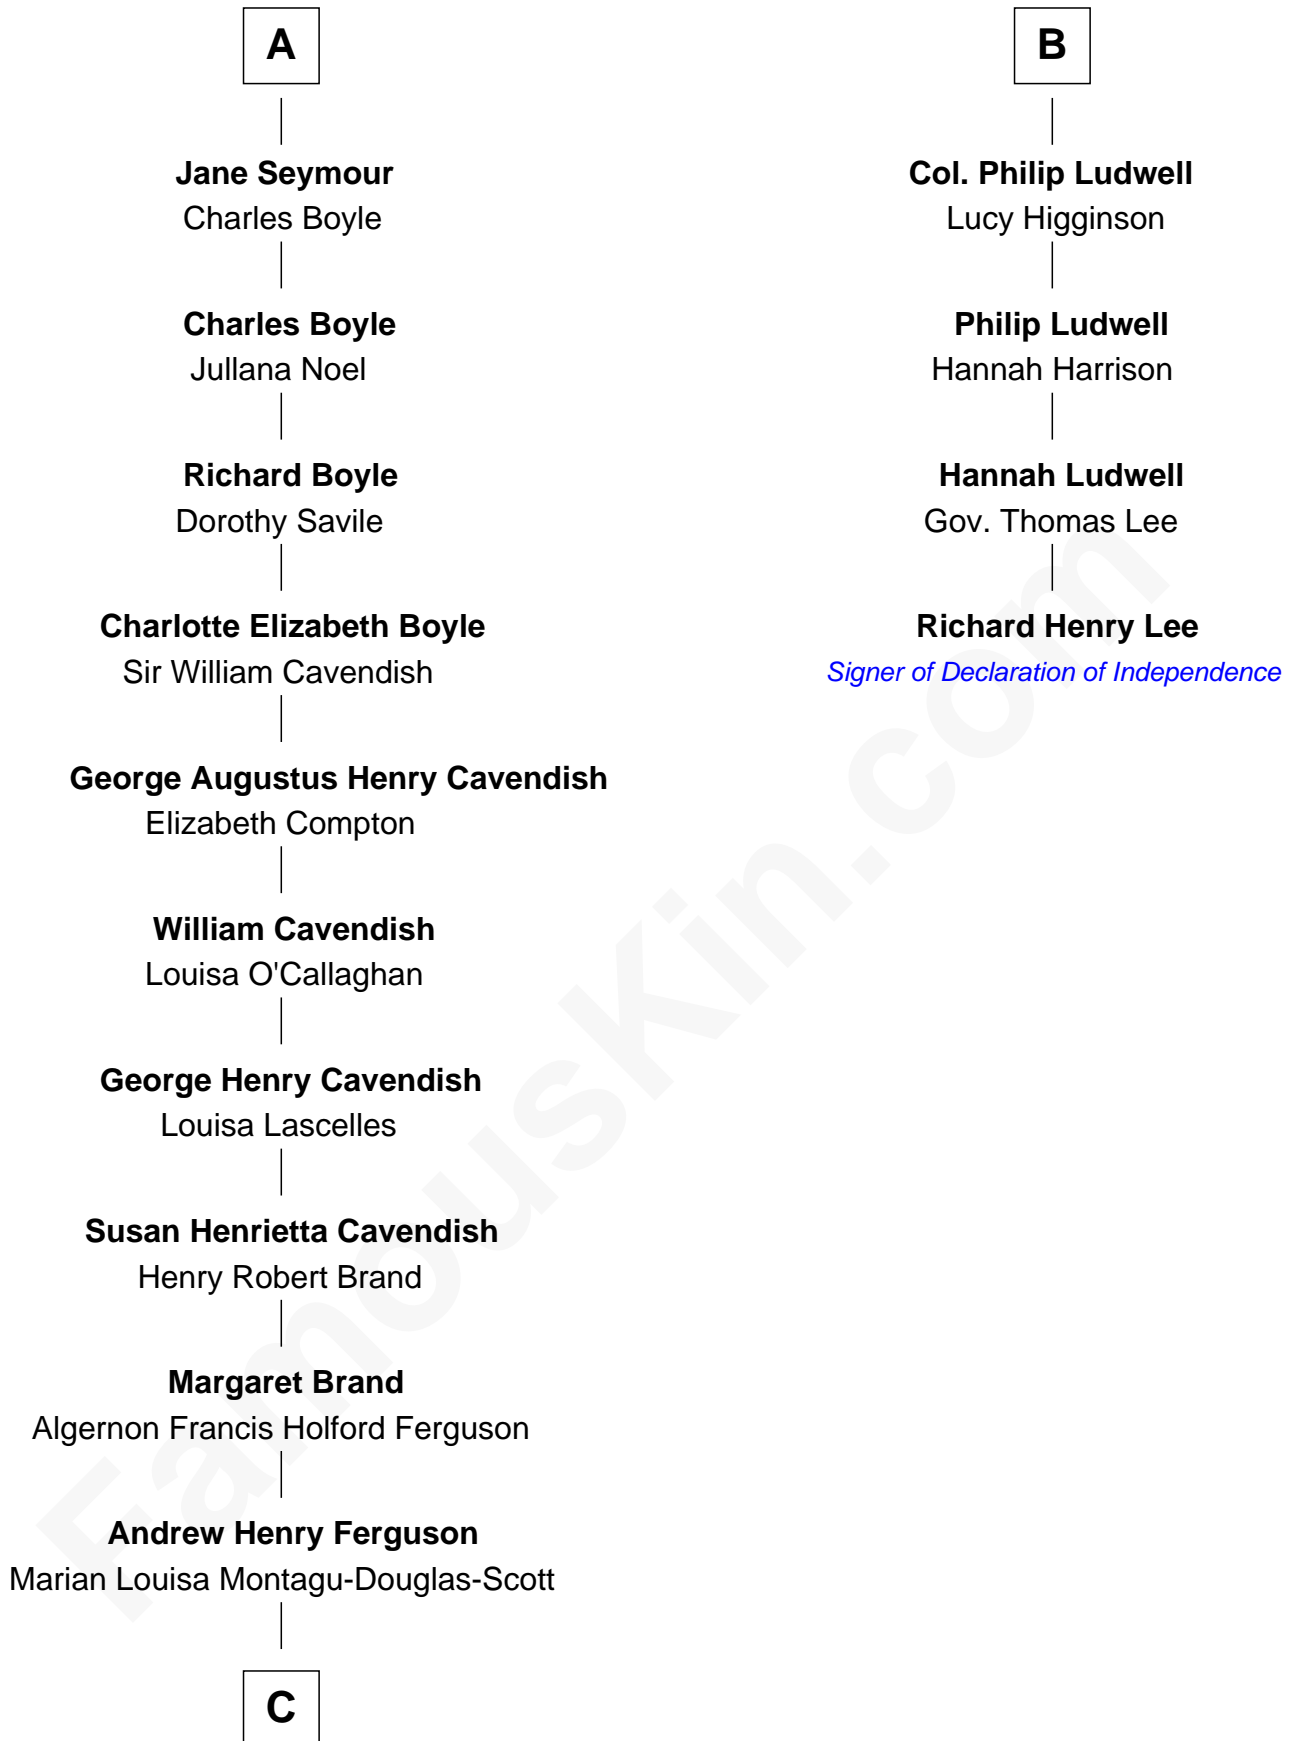

FamousKin.com
Relationship Chart of
Sarah Ferguson
Duchess of York

10th cousin 8 times removed of

Richard Henry Lee
Signer of the Declaration of Independence

C

—
Ronald Ivor Ferguson

Susan Mary Wright

—
Sarah Ferguson

Duchess of York

FamousKin.com