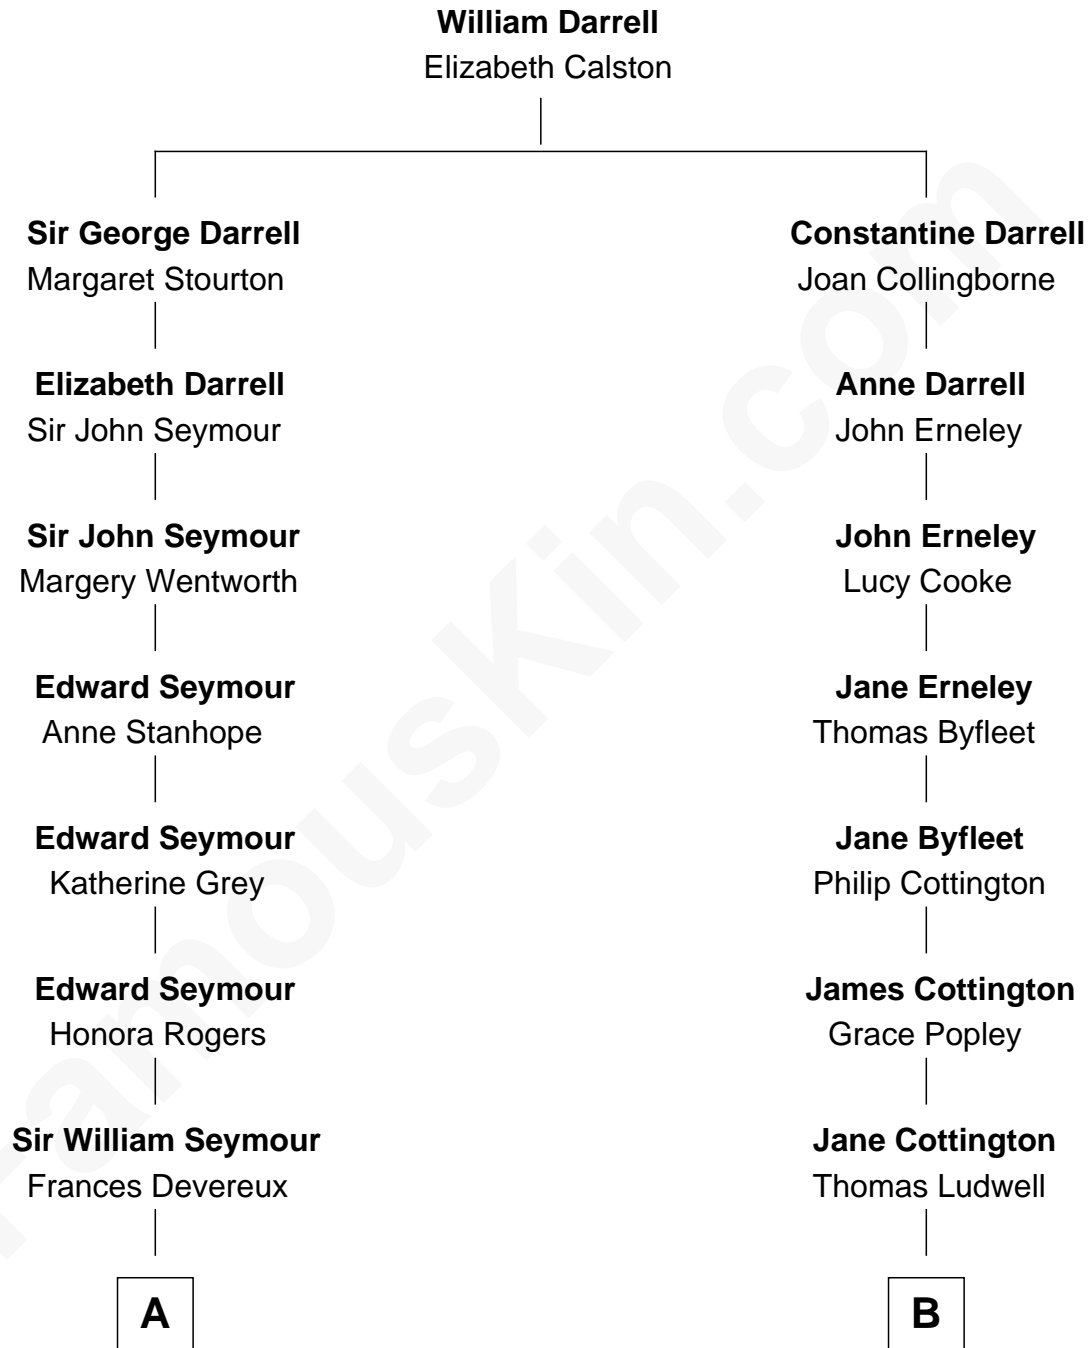

FamousKin.com
Relationship Chart of
Sarah Ferguson
Duchess of York

10th cousin 8 times removed of

Richard Henry Lee
Signer of the Declaration of Independence

C

—
Ronald Ivor Ferguson

Susan Mary Wright

—
Sarah Ferguson

Duchess of York

FamousKin.com