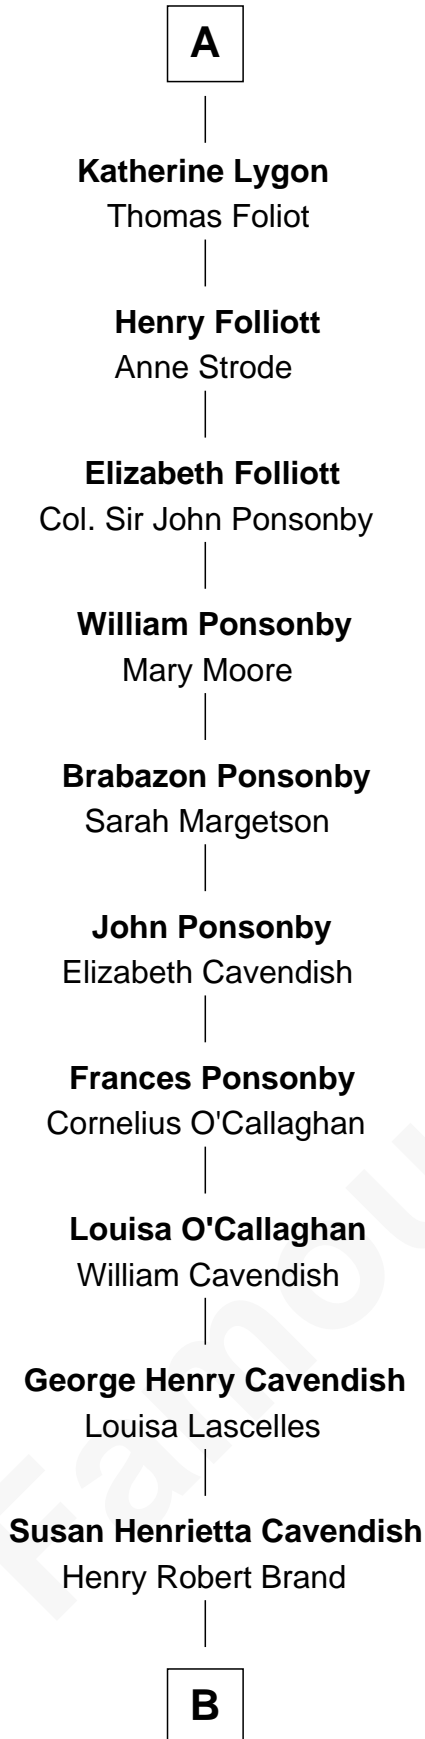

# FamousKin.com Relationship Chart of

**Sarah Ferguson**

*Duchess of York*

7th cousin 13 times removed of

**Anne Boleyn**

*2nd Wife of King Henry VIII*

**Stephen de Segrave**

Alice de Arundel

**John de Segrave**  
Margaret Plantagenet

**Elizabeth de Segrave**  
John de Mowbray

**Sir Thomas Mowbray**  
Elizabeth Fitzalan

**Isabel Mowbray**  
Sir James Berkeley

**Maurice Berkeley**  
Isabel Mead

**Anne Berkeley**  
Sir William Dennis

**Eleanor Dennis**  
William Lygon

**A**

**John de Segrave**  
Margaret Plantagenet

**Elizabeth de Segrave**  
John de Mowbray

**Sir Thomas Mowbray**  
Elizabeth Fitzalan

**Margaret Mowbray**  
Sir Robert Howard

**Sir John Howard**  
Katherine Moleyns

**Sir Thomas Howard**  
Elizabeth Tilney

**Elizabeth Howard**  
Thomas Boleyn

**Anne Boleyn**  
*Wife of King Henry VIII*

**B**