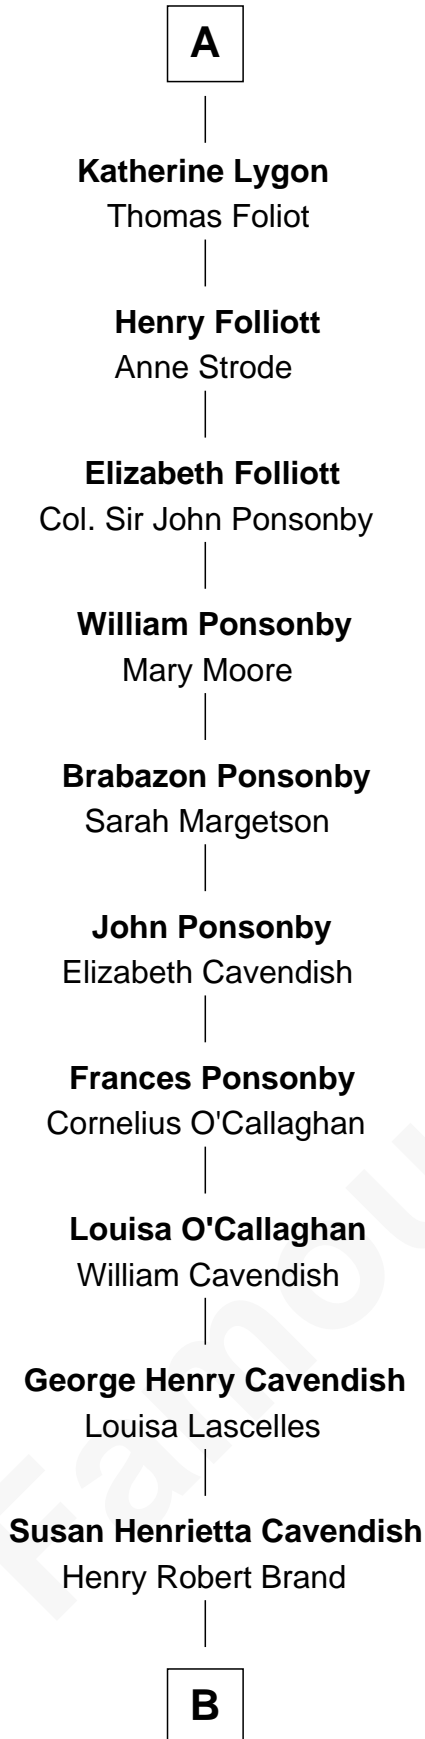

# FamousKin.com Relationship Chart of

**Sarah Ferguson**

*Duchess of York*

7th cousin 13 times removed of

**Anne Boleyn**

*2nd Wife of King Henry VIII*

**Henry Plantagenet**

Maud de Chaworth

**Joan of Lancaster**

John de Mowbray

**John de Mowbray**

Elizabeth de Segrave

**Sir Thomas Mowbray**

Elizabeth Fitzalan

**Isabel Mowbray**

Sir James Berkeley

Richard Fitzalan

**Sir Richard Fitzalan**

Elizabeth de Bohun

**Joan Fitzalan**

Sir William Beauchamp

**Joan Beauchamp**

James Butler

**Sir Thomas Butler**

Anne Hankeford

**Margaret Butler**

Sir William Boleyn

**Thomas Boleyn**

Elizabeth Howard

**Anne Boleyn**

*Wife of King Henry VIII*

**B**