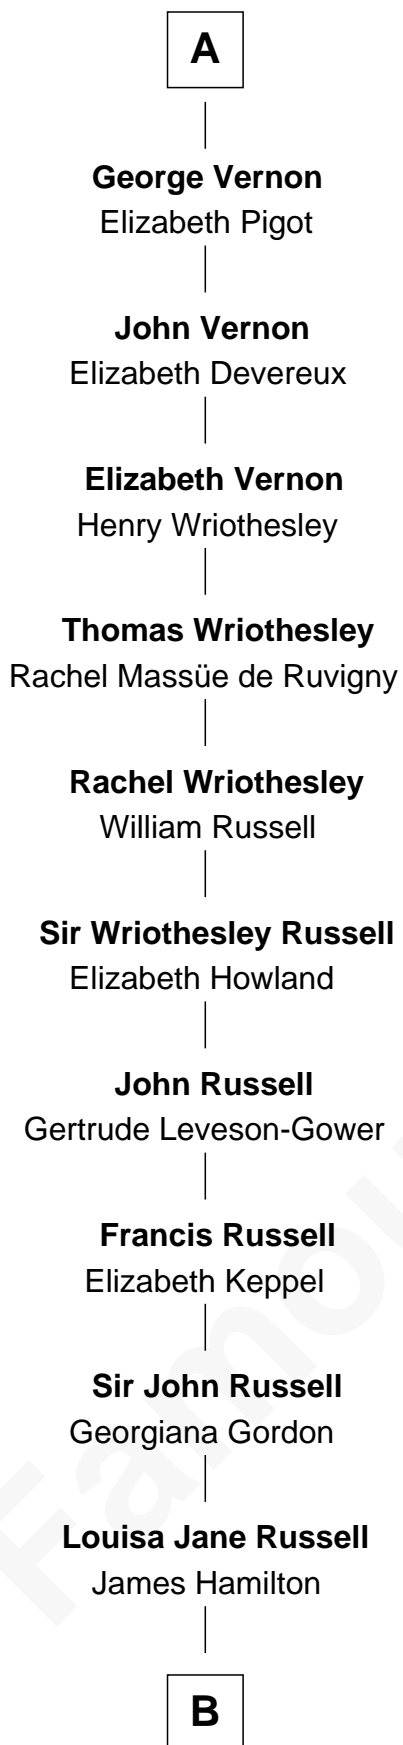

# FamousKin.com Relationship Chart of

**Sarah Ferguson**

*Duchess of York*

7th cousin 14 times removed of

**Anne Boleyn**

*2nd Wife of King Henry VIII*

**William de Beauchamp**

Maud FitzJohn

**B**

—  
**Louisa Jane Hamilton**

William Henry Walter Montagu-Douglas-Scott

—  
**Herbert Andrew Montagu-Douglas-Scott**

Marie Josephine Edwards

—  
**Marian Louisa Montagu-Douglas-Scott**

Andrew Henry Ferguson

—  
**Ronald Ivor Ferguson**

Susan Mary Wright

—  
**Sarah Ferguson**

*Duchess of York*