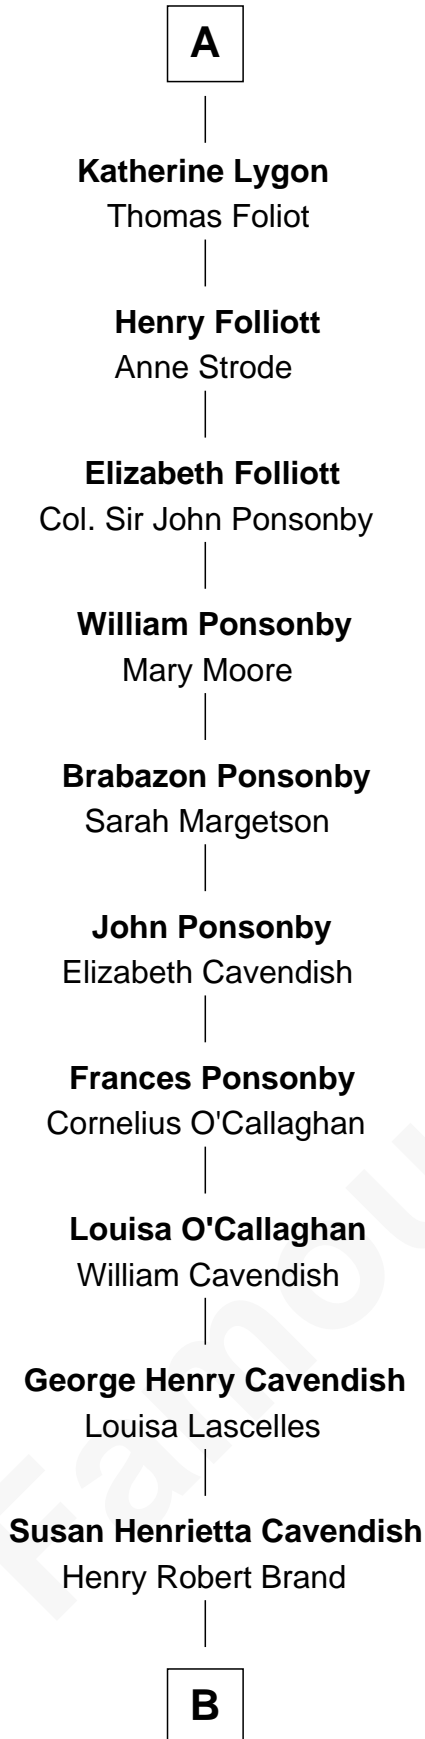

FamousKin.com Relationship Chart of

Sarah Ferguson

Duchess of York

7th cousin 13 times removed of

Anne Boleyn

2nd Wife of King Henry VIII

Edmund Fitzalan

Alice de Warenne

Richard Fitzalan
Eleanor Plantagenet

Sir Richard Fitzalan
Elizabeth de Bohun

Elizabeth Fitzalan
Sir Thomas Mowbray

Isabel Mowbray
Sir James Berkeley

Maurice Berkeley
Isabel Mead

Anne Berkeley
Sir William Dennis

Eleanor Dennis
William Lygon

A

Richard Fitzalan
Eleanor Plantagenet

Sir Richard Fitzalan
Elizabeth de Bohun

Joan Fitzalan
Sir William Beauchamp

Joan Beauchamp
James Butler

Sir Thomas Butler
Anne Hankeford

Margaret Butler
Sir William Boleyn

Thomas Boleyn
Elizabeth Howard

Anne Boleyn
Wife of King Henry VIII

B

—
Margaret Brand

Algernon Francis Holford Ferguson

—
Andrew Henry Ferguson

Marian Louisa Montagu-Douglas-Scott

—
Ronald Ivor Ferguson