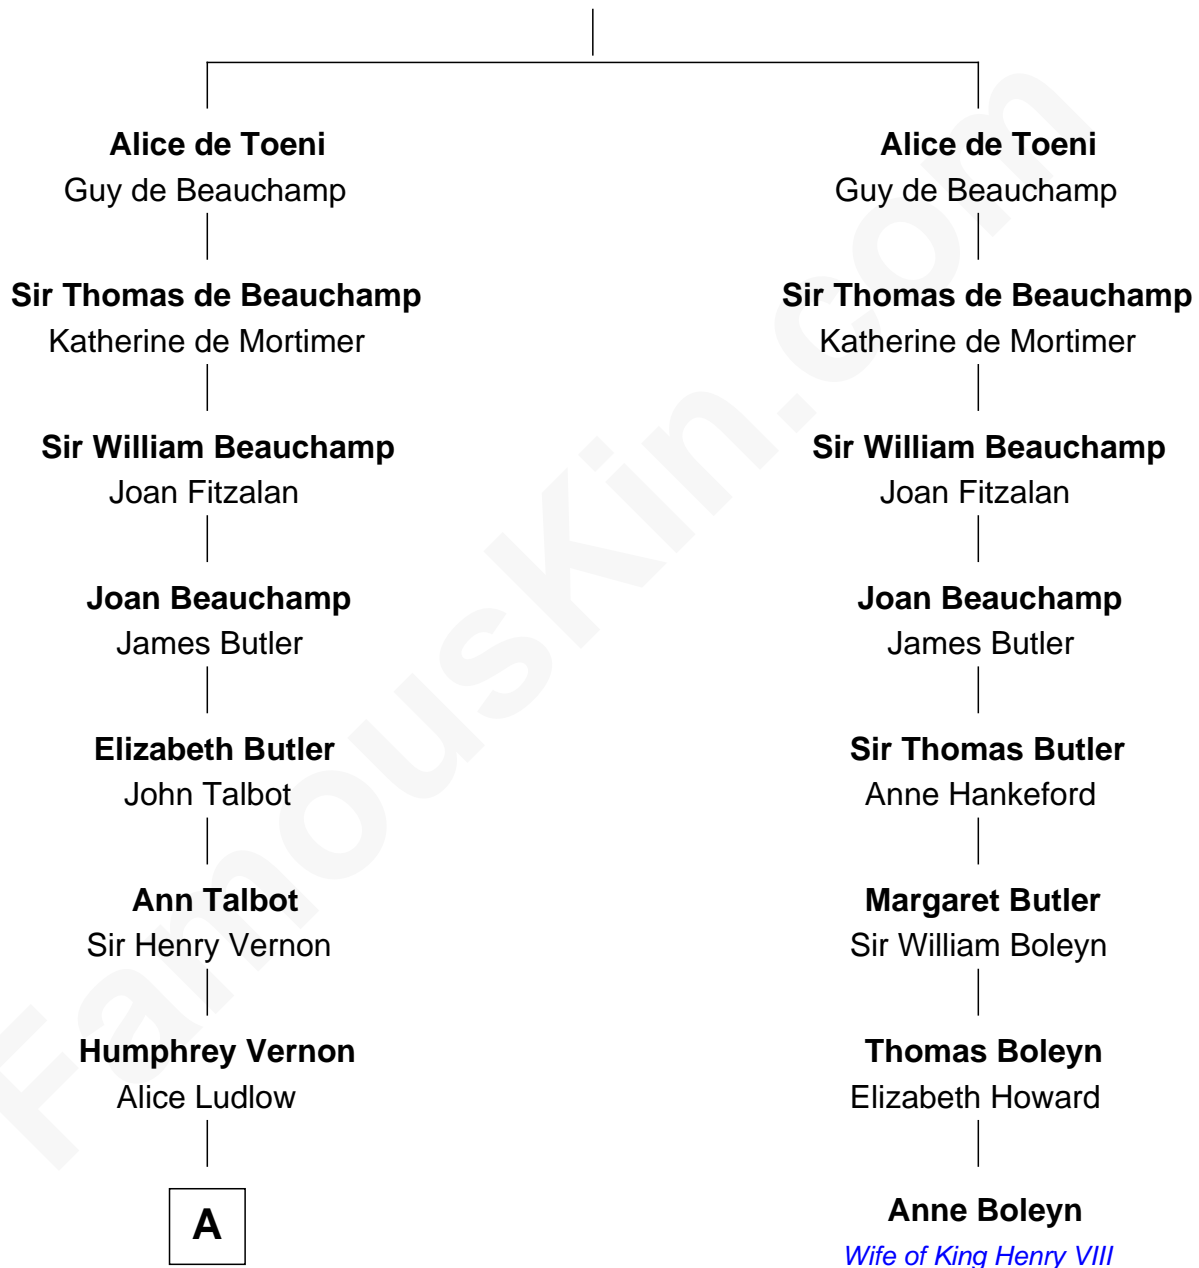

# FamousKin.com Relationship Chart of

**Sarah Ferguson**

*Duchess of York*

7th cousin 14 times removed of

**Anne Boleyn**

*2nd Wife of King Henry VIII*

**Ralph VII de Toeni**

Mary - - - - -

**B**

—  
**Louisa Jane Hamilton**

William Henry Walter Montagu-Douglas-Scott

—  
**Herbert Andrew Montagu-Douglas-Scott**

Marie Josephine Edwards

—  
**Marian Louisa Montagu-Douglas-Scott**

Andrew Henry Ferguson

—  
**Ronald Ivor Ferguson**

Susan Mary Wright

—  
**Sarah Ferguson**

*Duchess of York*