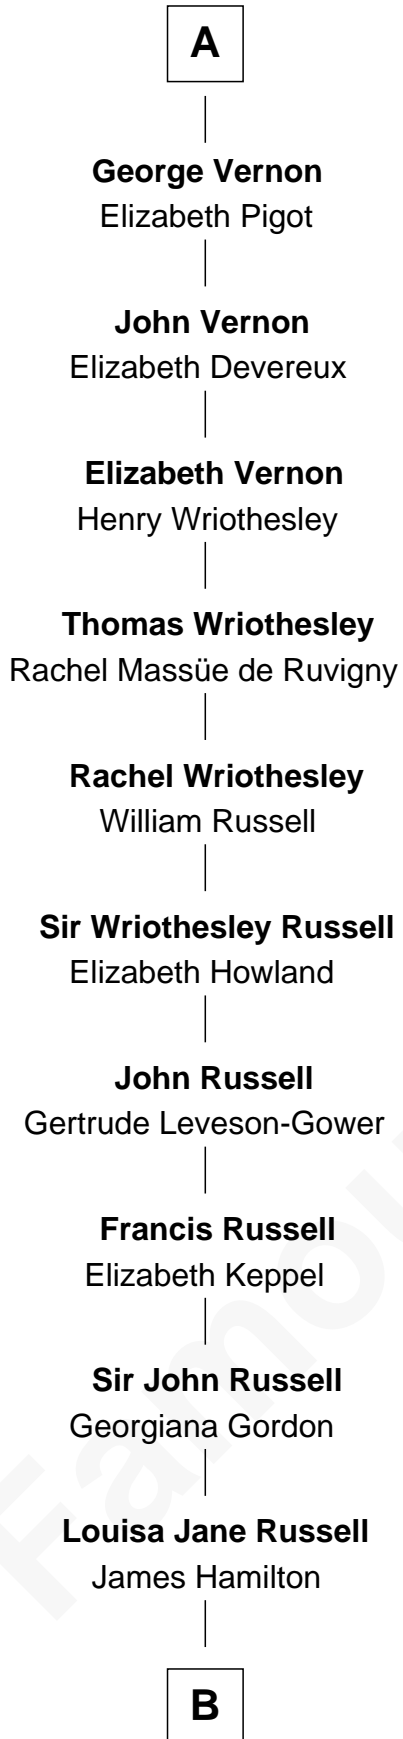

# FamousKin.com Relationship Chart of

**Sarah Ferguson**

*Duchess of York*

7th cousin 14 times removed of

**Anne Boleyn**

*2nd Wife of King Henry VIII*

**Ralph VII de Toeni**

Mary - - - - -

**B**

—  
**Louisa Jane Hamilton**

William Henry Walter Montagu-Douglas-Scott

—  
**Herbert Andrew Montagu-Douglas-Scott**

Marie Josephine Edwards

—  
**Marian Louisa Montagu-Douglas-Scott**

Andrew Henry Ferguson