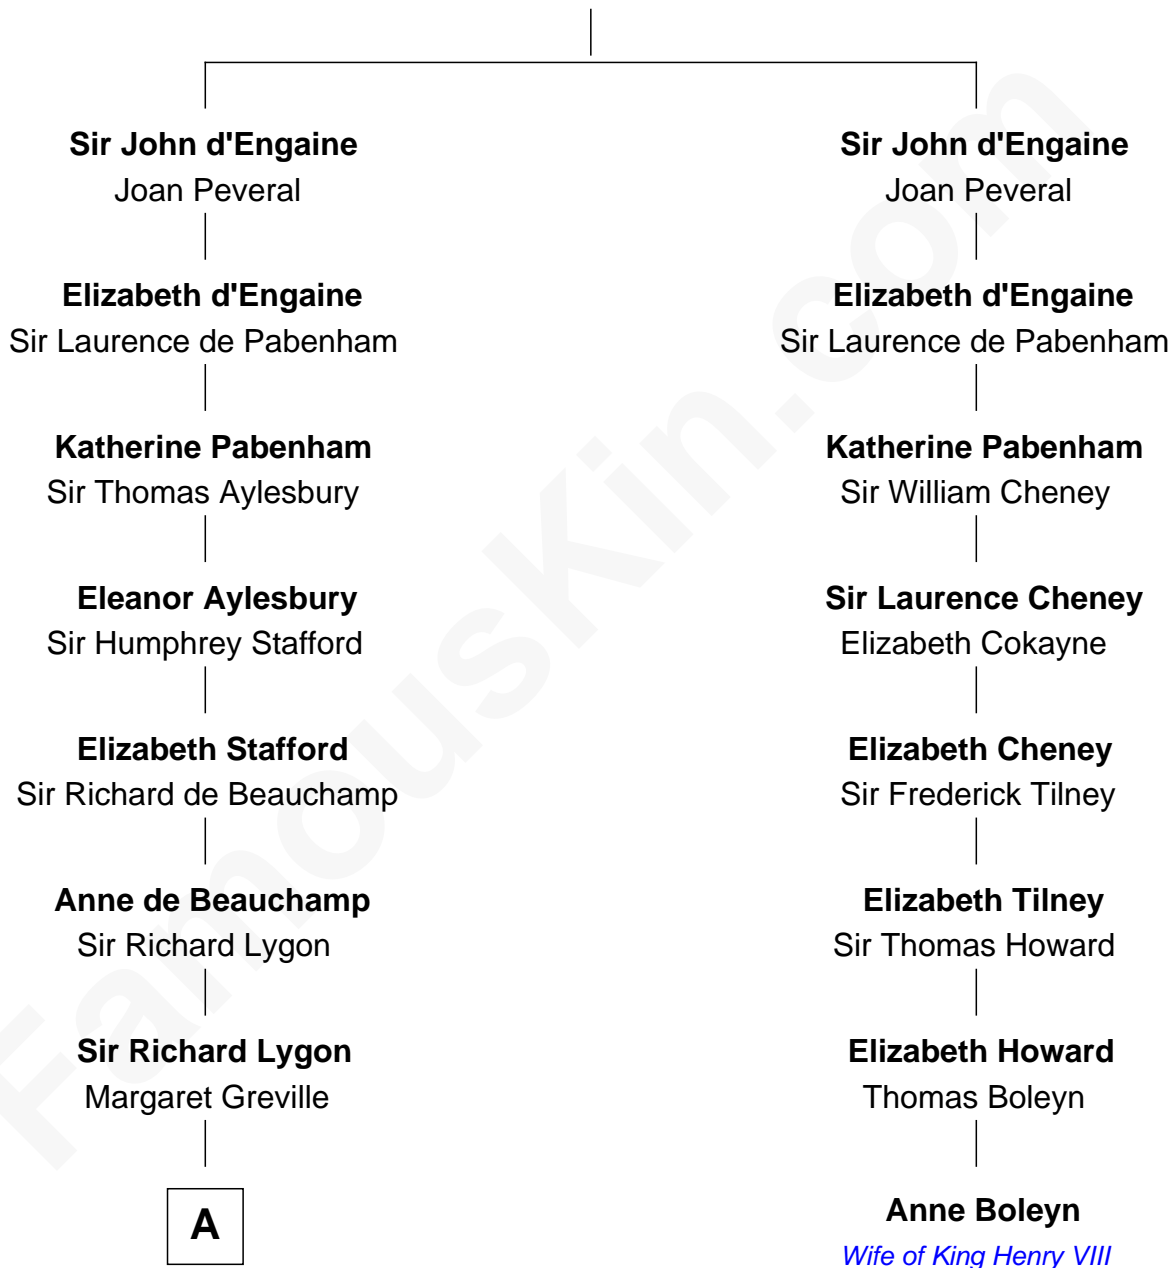

# FamousKin.com Relationship Chart of

**Sarah Ferguson**

*Duchess of York*

7th cousin 14 times removed of

**Anne Boleyn**

*2nd Wife of King Henry VIII*

**Sir Nicholas Engaine**

Anice de Fauconberge

**B**

—  
**Susan Henrietta Cavendish**

Henry Robert Brand

—  
**Margaret Brand**

Algernon Francis Holford Ferguson

—  
**Andrew Henry Ferguson**

Marian Louisa Montagu-Douglas-Scott

—  
**Ronald Ivor Ferguson**

Susan Mary Wright

—  
**Sarah Ferguson**

*Duchess of York*