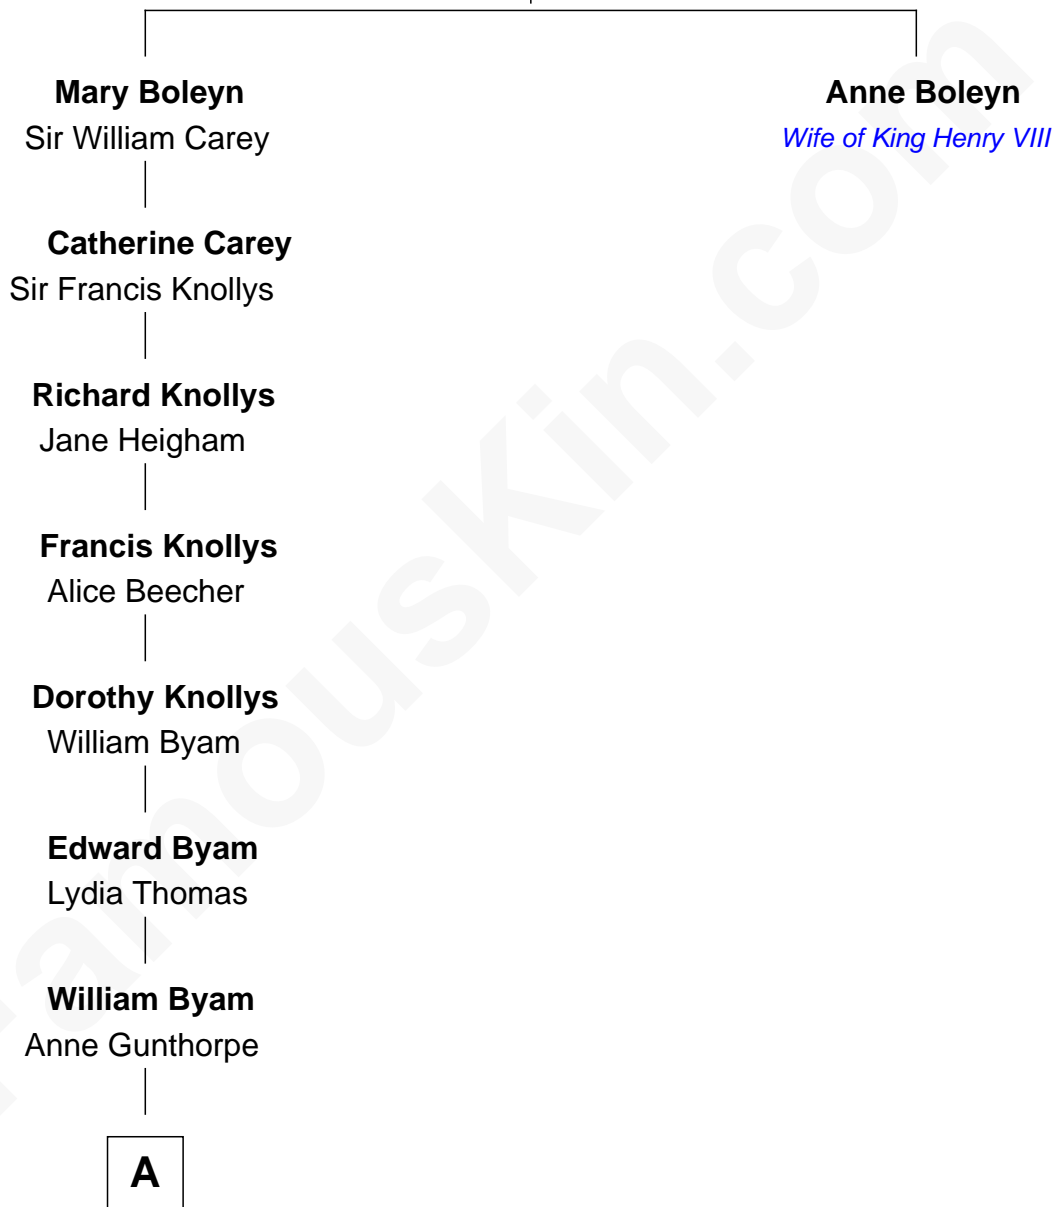

FamousKin.com Relationship Chart of

Sarah Ferguson

Duchess of York

13th great-grandniece of

Anne Boleyn

2nd Wife of King Henry VIII

Thomas Boleyn
Elizabeth Howard

A

Alice Byam
Samuel Eliot

Elizabeth Eliot
Thomas Stapleton

Maria Frances Catherine Stapleton
Robert Jocelyn

Elizabeth Frances Charlotte Jocelyn
Richard Wingfield

Mervyn Wingfield
Julia Coke

Mervyn Richard Wingfield
Sybil Pleydell-Bouverie

Doreen Julia Wingfield
FitzHerbert Wright

Susan Mary Wright
Ronald Ivor Ferguson

Sarah Ferguson
Duchess of York