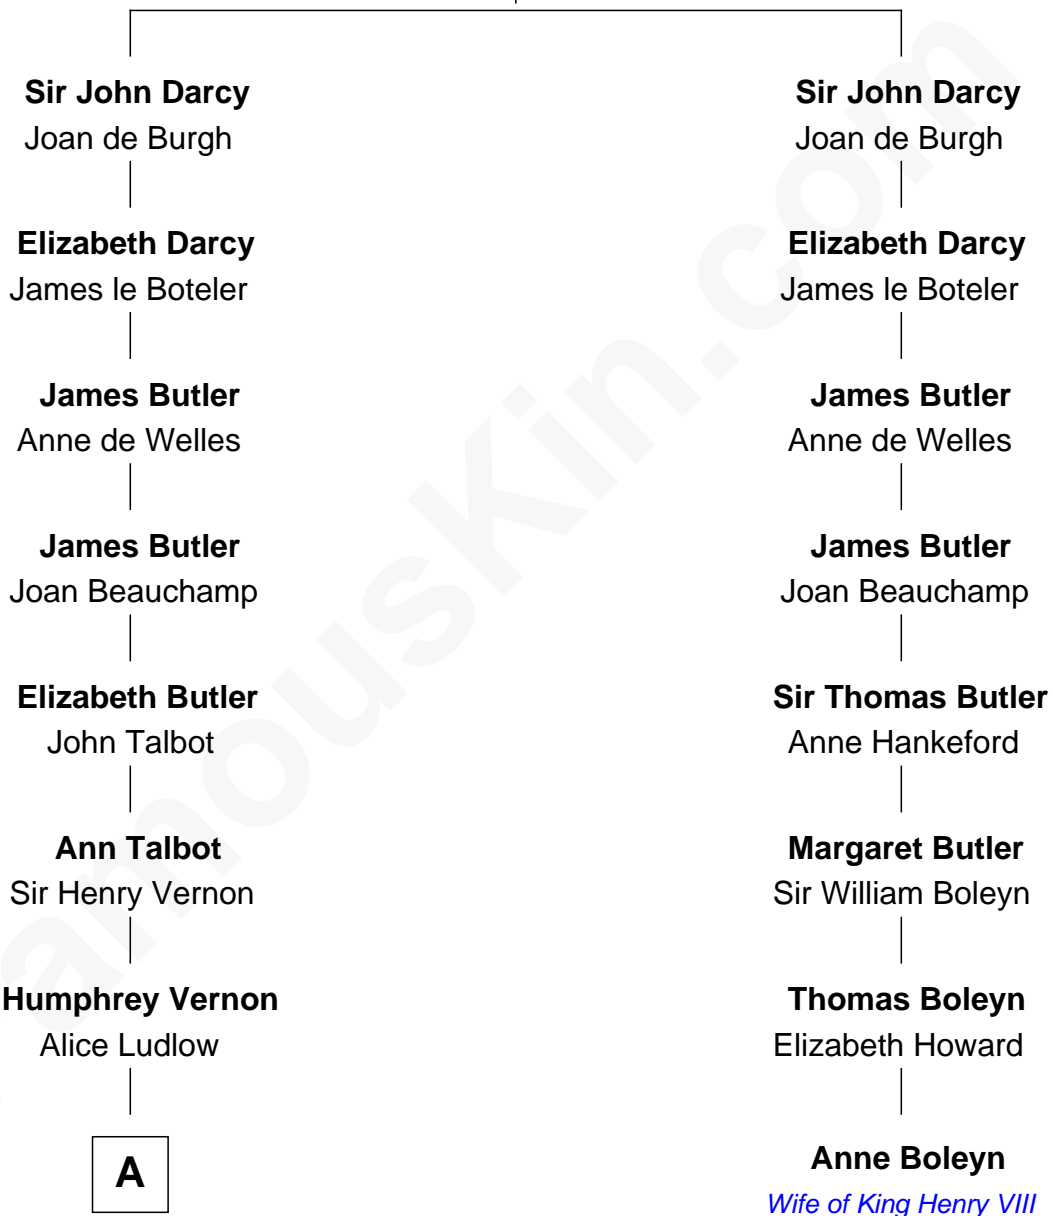

# FamousKin.com Relationship Chart of

**Sarah Ferguson**

*Duchess of York*

7th cousin 14 times removed of

**Anne Boleyn**

*2nd Wife of King Henry VIII*

**Sir Roger Darcy**

Isabel de Aton

**B**

—  
**Louisa Jane Hamilton**

William Henry Walter Montagu-Douglas-Scott

—  
**Herbert Andrew Montagu-Douglas-Scott**

Marie Josephine Edwards

—  
**Marian Louisa Montagu-Douglas-Scott**

Andrew Henry Ferguson

—  
**Ronald Ivor Ferguson**

Susan Mary Wright

—  
**Sarah Ferguson**

*Duchess of York*