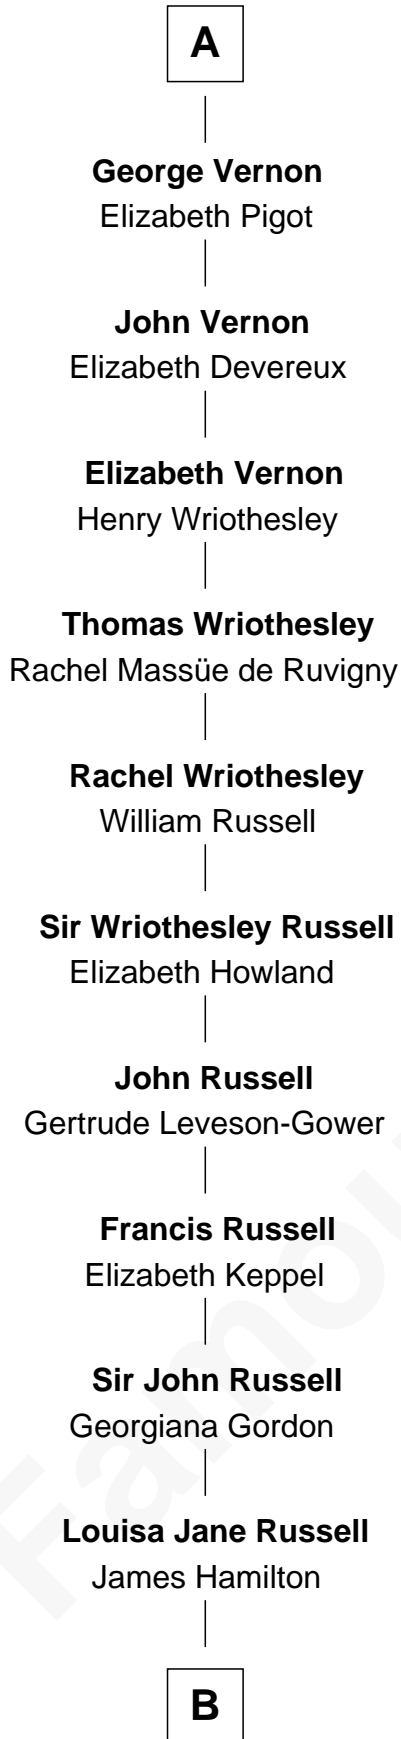

# FamousKin.com Relationship Chart of

**Sarah Ferguson**

*Duchess of York*

7th cousin 14 times removed of

**Anne Boleyn**

*2nd Wife of King Henry VIII*

**Sir Roger Darcy**

Isabel de Aton

**B**

—  
**Louisa Jane Hamilton**

William Henry Walter Montagu-Douglas-Scott

—  
**Herbert Andrew Montagu-Douglas-Scott**

Marie Josephine Edwards

—  
**Marian Louisa Montagu-Douglas-Scott**

Andrew Henry Ferguson

—  
**Ronald Ivor Ferguson**

Susan Mary Wright

—  
**Sarah Ferguson**

*Duchess of York*