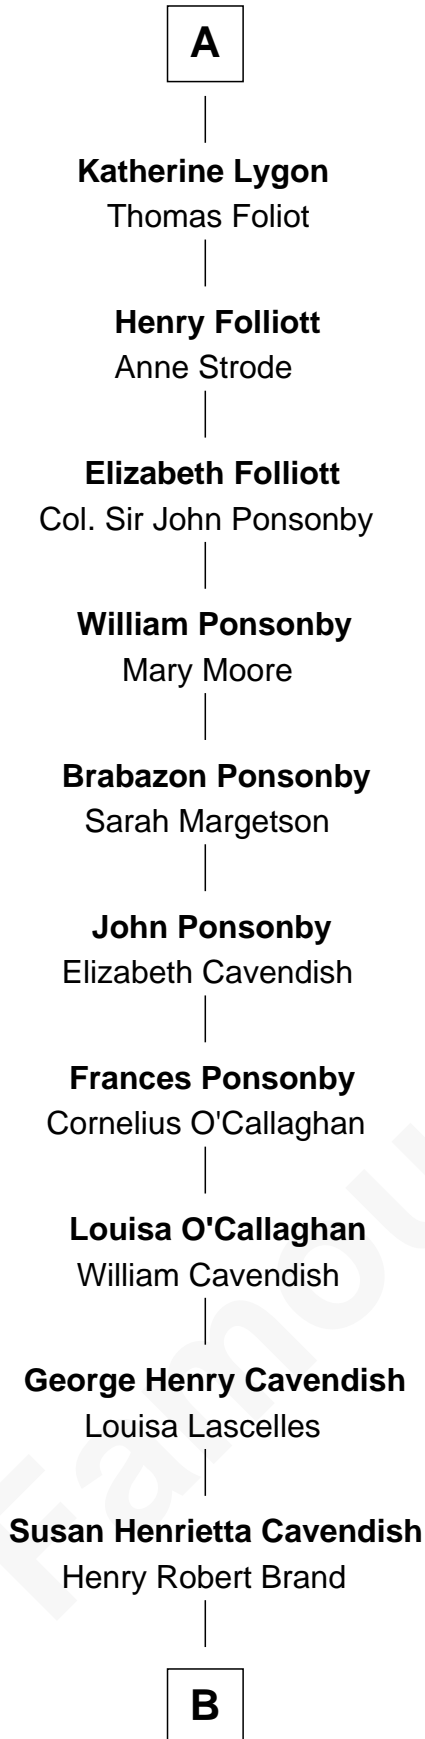

FamousKin.com Relationship Chart of

Sarah Ferguson

Duchess of York

7th cousin 13 times removed of

Anne Boleyn

2nd Wife of King Henry VIII

Humphrey de Bohun

Elizabeth Plantagenet

Sir William de Bohun
Elizabeth de Badlesmere

Elizabeth de Bohun
Sir Richard Fitzalan

Elizabeth Fitzalan
Sir Thomas Mowbray

Isabel Mowbray
Sir James Berkeley

Maurice Berkeley
Isabel Mead

Anne Berkeley
Sir William Dennis

Eleanor Dennis
William Lygon

A

Eleanor de Bohun
Sir James le Boteler

James le Boteler
Elizabeth Darcy

James Butler
Anne de Welles

James Butler
Joan Beauchamp

Sir Thomas Butler
Anne Hankeford

Margaret Butler
Sir William Boleyn

Thomas Boleyn
Elizabeth Howard

Anne Boleyn
Wife of King Henry VIII

B

—
Margaret Brand

Algernon Francis Holford Ferguson

—
Andrew Henry Ferguson

Marian Louisa Montagu-Douglas-Scott

—
Ronald Ivor Ferguson