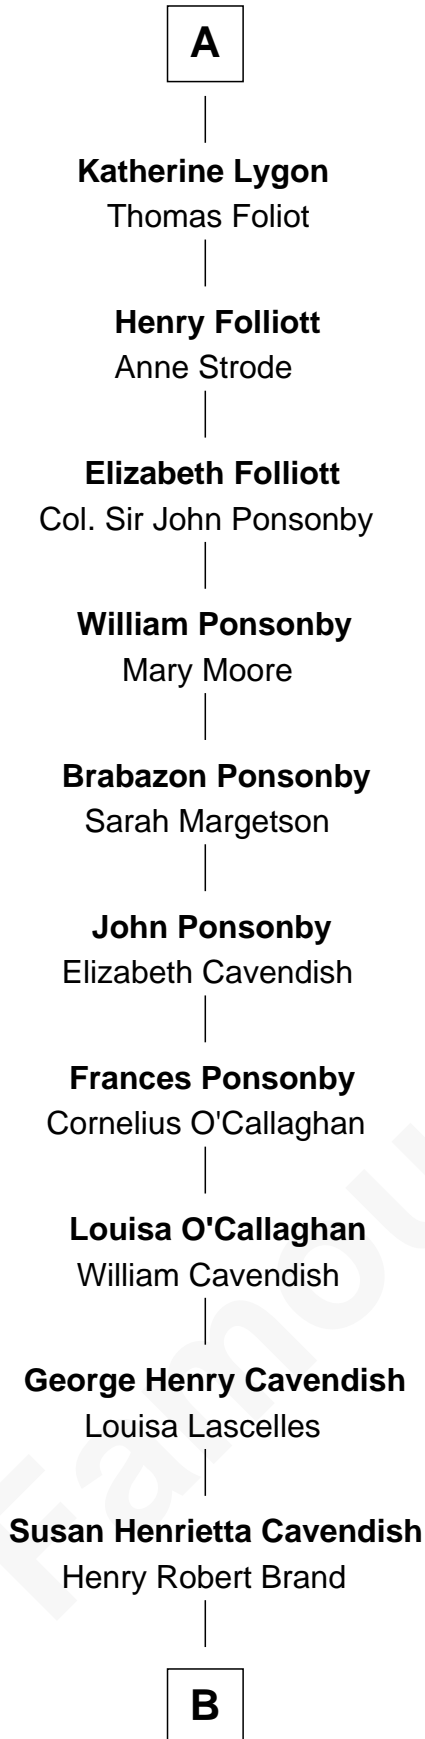

# FamousKin.com Relationship Chart of

**Sarah Ferguson**

*Duchess of York*

7th cousin 13 times removed of

**Anne Boleyn**

*2nd Wife of King Henry VIII*

**Thomas of Brotherton**

Alice de Hales

**Margaret Plantagenet**

John de Segrave

**Elizabeth de Segrave**

John de Mowbray

**Sir Thomas Mowbray**

Elizabeth Fitzalan

**Isabel Mowbray**

Sir James Berkeley

John de Segrave

**Elizabeth de Segrave**

John de Mowbray

**Sir Thomas Mowbray**

Elizabeth Fitzalan

**Margaret Mowbray**

Sir Robert Howard

**Sir John Howard**

Katherine Moleyns

**Sir Thomas Howard**

Elizabeth Tilney

**Elizabeth Howard**

Thomas Boleyn

**Anne Boleyn**

*Wife of King Henry VIII*

**B**