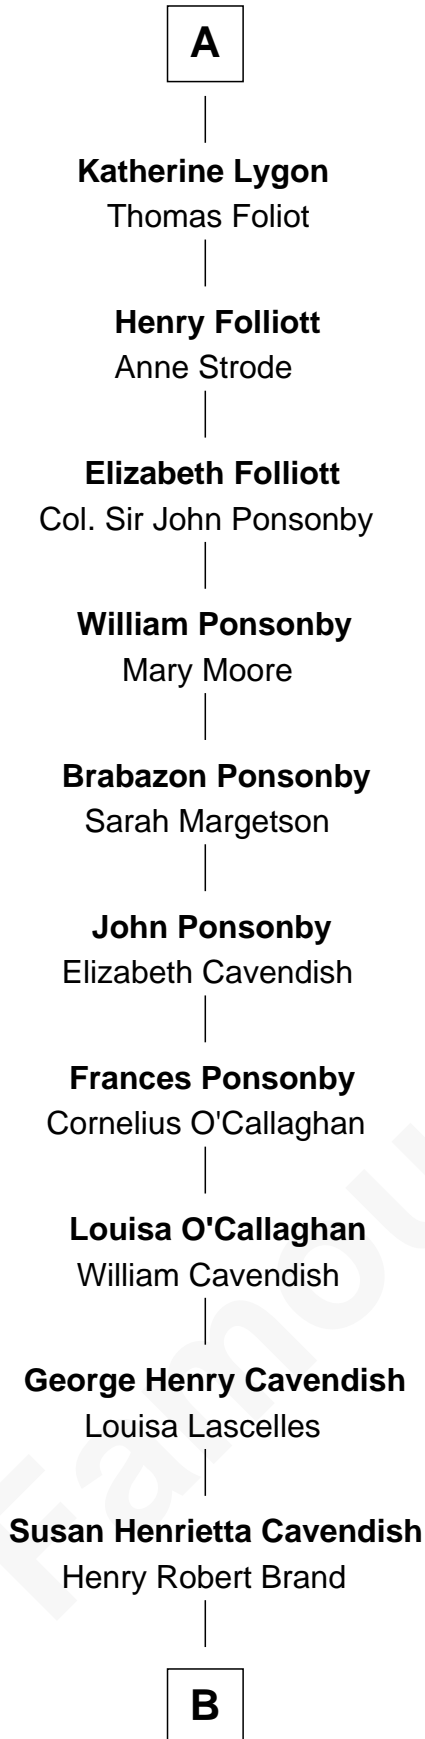

# FamousKin.com Relationship Chart of

**Sarah Ferguson**

*Duchess of York*

7th cousin 13 times removed of

**Anne Boleyn**

*2nd Wife of King Henry VIII*

**Sir John de Mowbray**

Aline de Braiose

**John de Mowbray**

Joan of Lancaster

**John de Mowbray**

Elizabeth de Segrave

**Sir Thomas Mowbray**

Elizabeth Fitzalan

**Isabel Mowbray**

Sir James Berkeley

Joan of Lancaster

**John de Mowbray**

Elizabeth de Segrave

**Sir Thomas Mowbray**

Elizabeth Fitzalan

**Margaret Mowbray**

Sir Robert Howard

**Sir John Howard**

Katherine Moleyns

**Sir Thomas Howard**

Elizabeth Tilney

**Elizabeth Howard**

Thomas Boleyn

**Anne Boleyn**

*Wife of King Henry VIII*

**B**