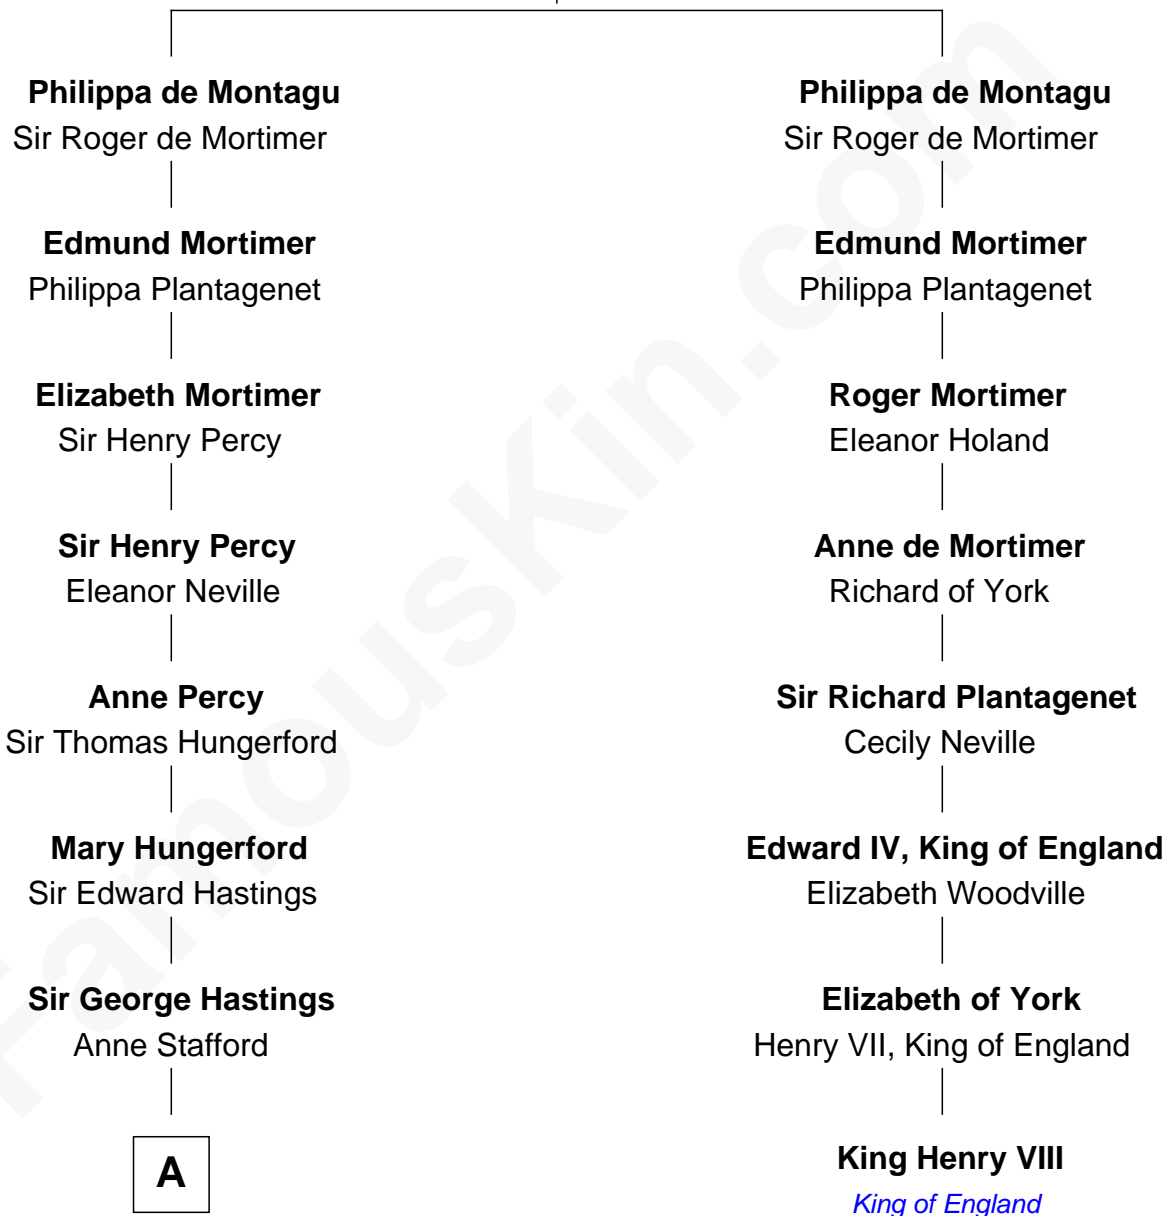

# FamousKin.com Relationship Chart of

**Sarah Ferguson**

*Duchess of York*

7th cousin 14 times removed of

**King Henry VIII**

*King of England*

**William de Montagu**  
Katherine de Grandison

**B**

—  
**Louisa Jane Hamilton**

William Henry Walter Montagu-Douglas-Scott

—  
**Herbert Andrew Montagu-Douglas-Scott**

Marie Josephine Edwards

—  
**Marian Louisa Montagu-Douglas-Scott**

Andrew Henry Ferguson

—  
**Ronald Ivor Ferguson**

Susan Mary Wright

—  
**Sarah Ferguson**

*Duchess of York*