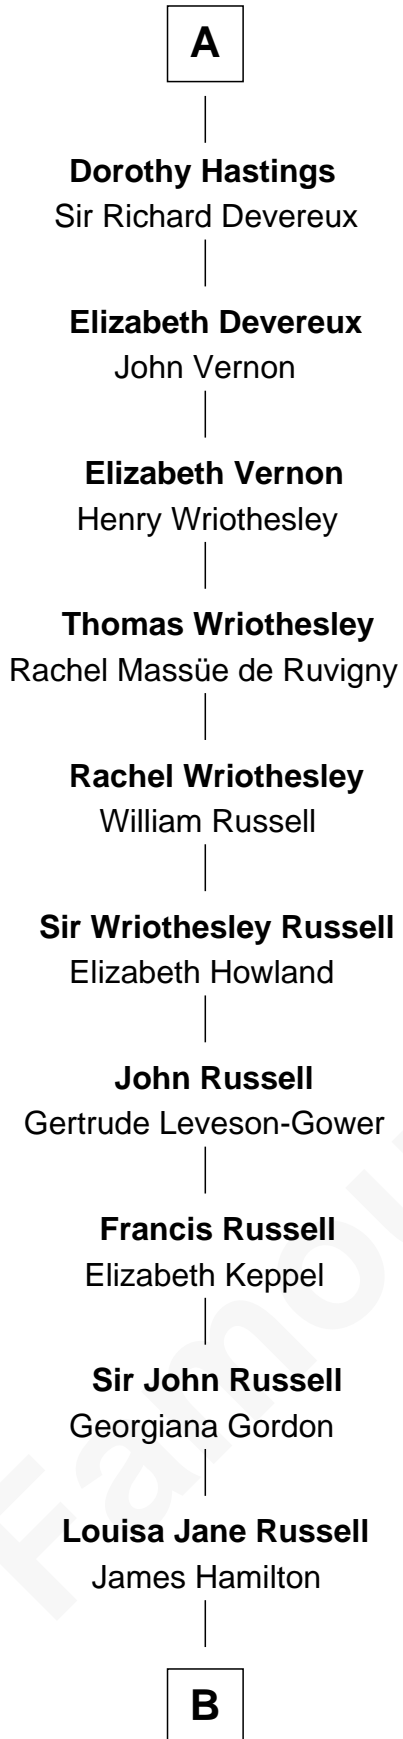

# FamousKin.com Relationship Chart of

**Sarah Ferguson**

*Duchess of York*

7th cousin 14 times removed of

**King Henry VIII**

*King of England*

**William de Montagu**  
Katherine de Grandison

**B**

—  
**Louisa Jane Hamilton**

William Henry Walter Montagu-Douglas-Scott

—  
**Herbert Andrew Montagu-Douglas-Scott**

Marie Josephine Edwards

—  
**Marian Louisa Montagu-Douglas-Scott**

Andrew Henry Ferguson

—  
**Ronald Ivor Ferguson**

Susan Mary Wright

—  
**Sarah Ferguson**

*Duchess of York*