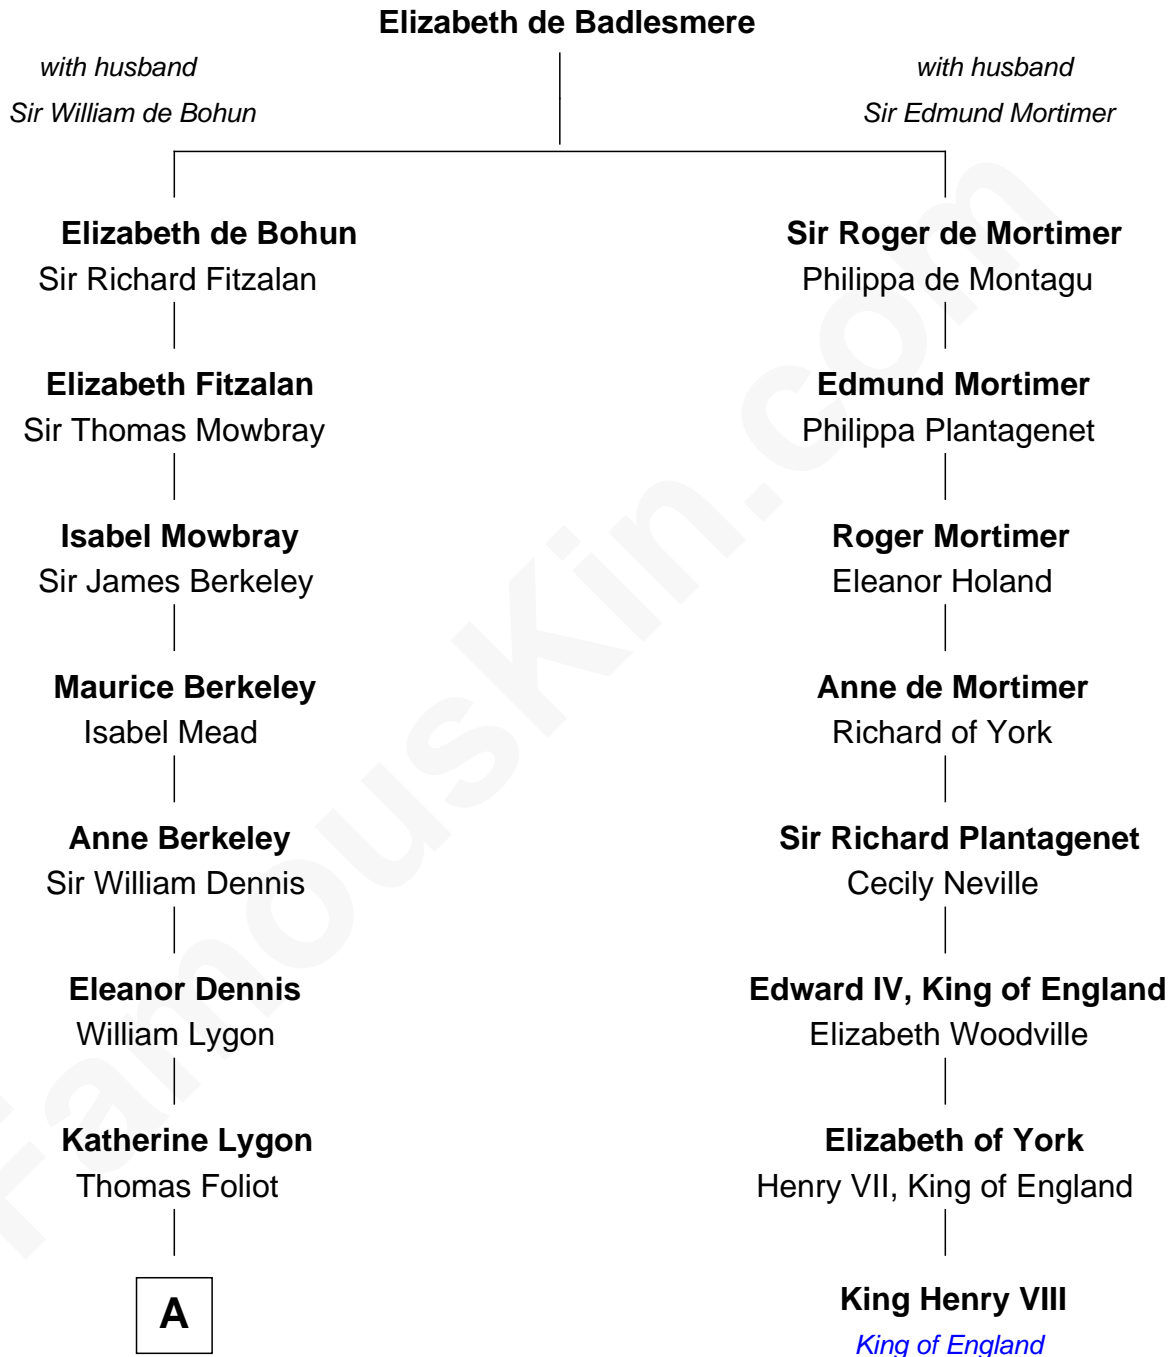

FamousKin.com Relationship Chart of

Sarah Ferguson

Duchess of York

7th cousin 12 times removed of

King Henry VIII

King of England

B

Andrew Henry Ferguson

Marian Louisa Montagu-Douglas-Scott

Ronald Ivor Ferguson

Susan Mary Wright

Sarah Ferguson

Duchess of York

FamousKin.com